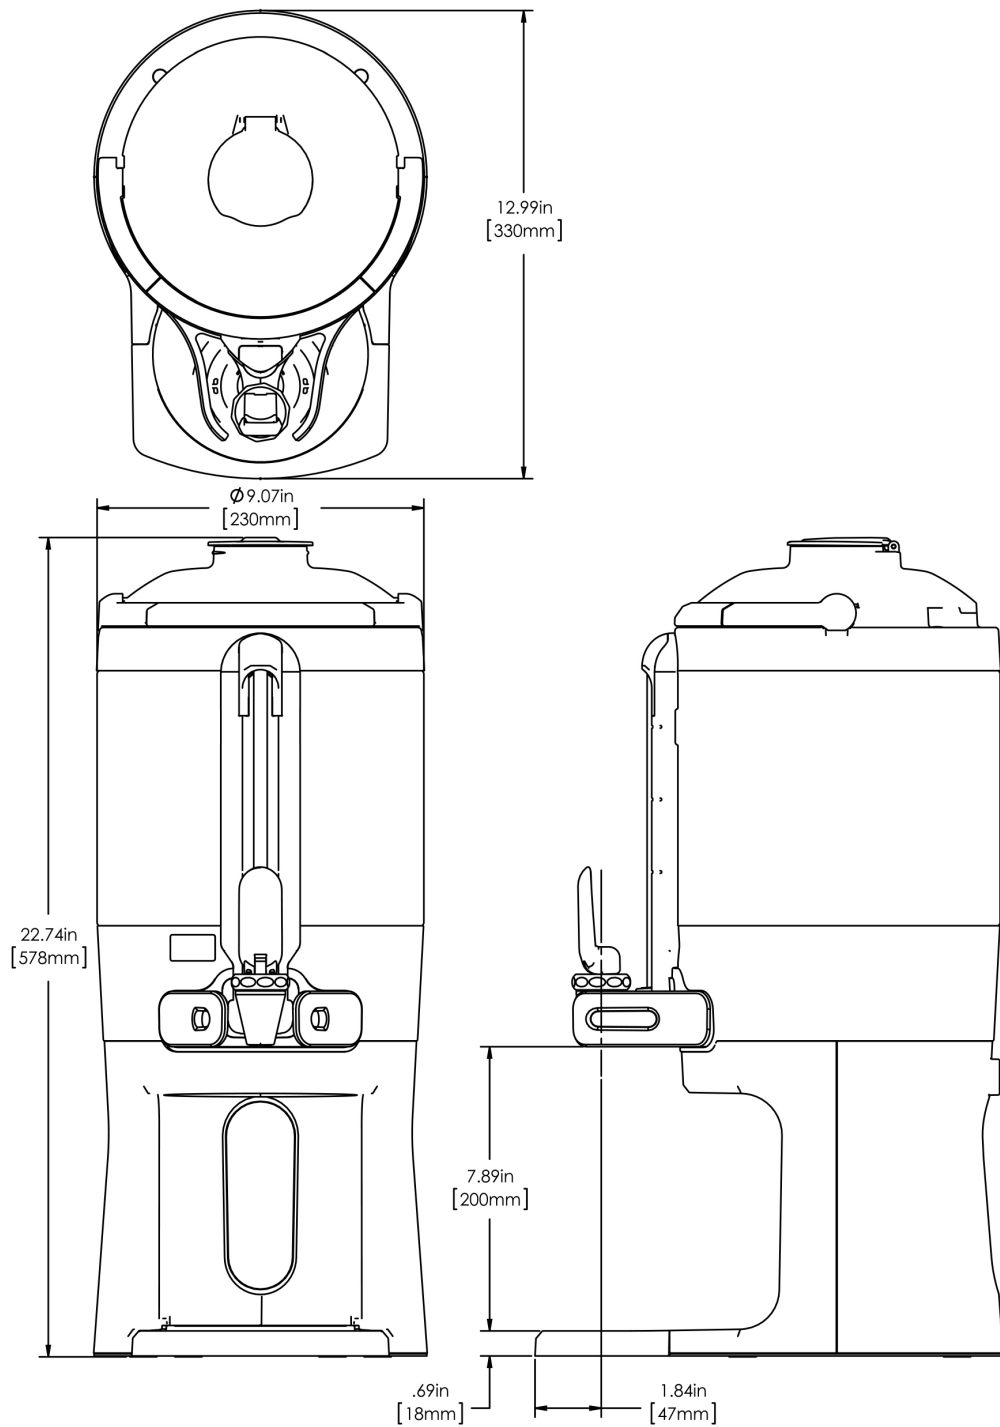

1.5Gal(5.7L) TF Srvr w/Base, MSG GEN3

Height: 22.7" Width: 9.2" Depth: 13.0"
(57.7cm) (23.4cm) (33.0cm)

- Vacuum insulated to keep coffee hot for hours
- Ideal for use with Twin or Single Infusion Series Brewers
- Brew-through design with flip lid cover
- Soft-grip bail handle for easy transportation
- Self-locking stand allows for multiple brewing and serving options
- Large cup clearance allows for dispensing into cups, decanters and thermal carafes
- Integrated sight gauge assembly allows for easy cleaning
- Sturdy aluminum faucet guard keeps faucet area clean and protected
- Drip tray is easily removed for cleaning or to provide extra clearance for dispensing into pitchers
- Fast flow faucet

Agency:

Specifications

Product #: 44050.0200

Lid Color: Black

Handle: Bail Handle

Liner: Stainless Steel

Dispense: Lever Action

Additional Features

Last Updated:
05/11/2021

	Unit			Shipping				
	Height	Width	Depth	Height	Width	Depth	Weight	Volume
English	22.7 in.	9.2 in.	13.0 in.	15.3 in.	11.9 in.	25.2 in.	14.300 lbs	2.654 ft ³
Metric	57.7 cm	23.4 cm	33.0 cm	38.7 cm	30.3 cm	64.0 cm	6.486 kgs	0.075 m ³