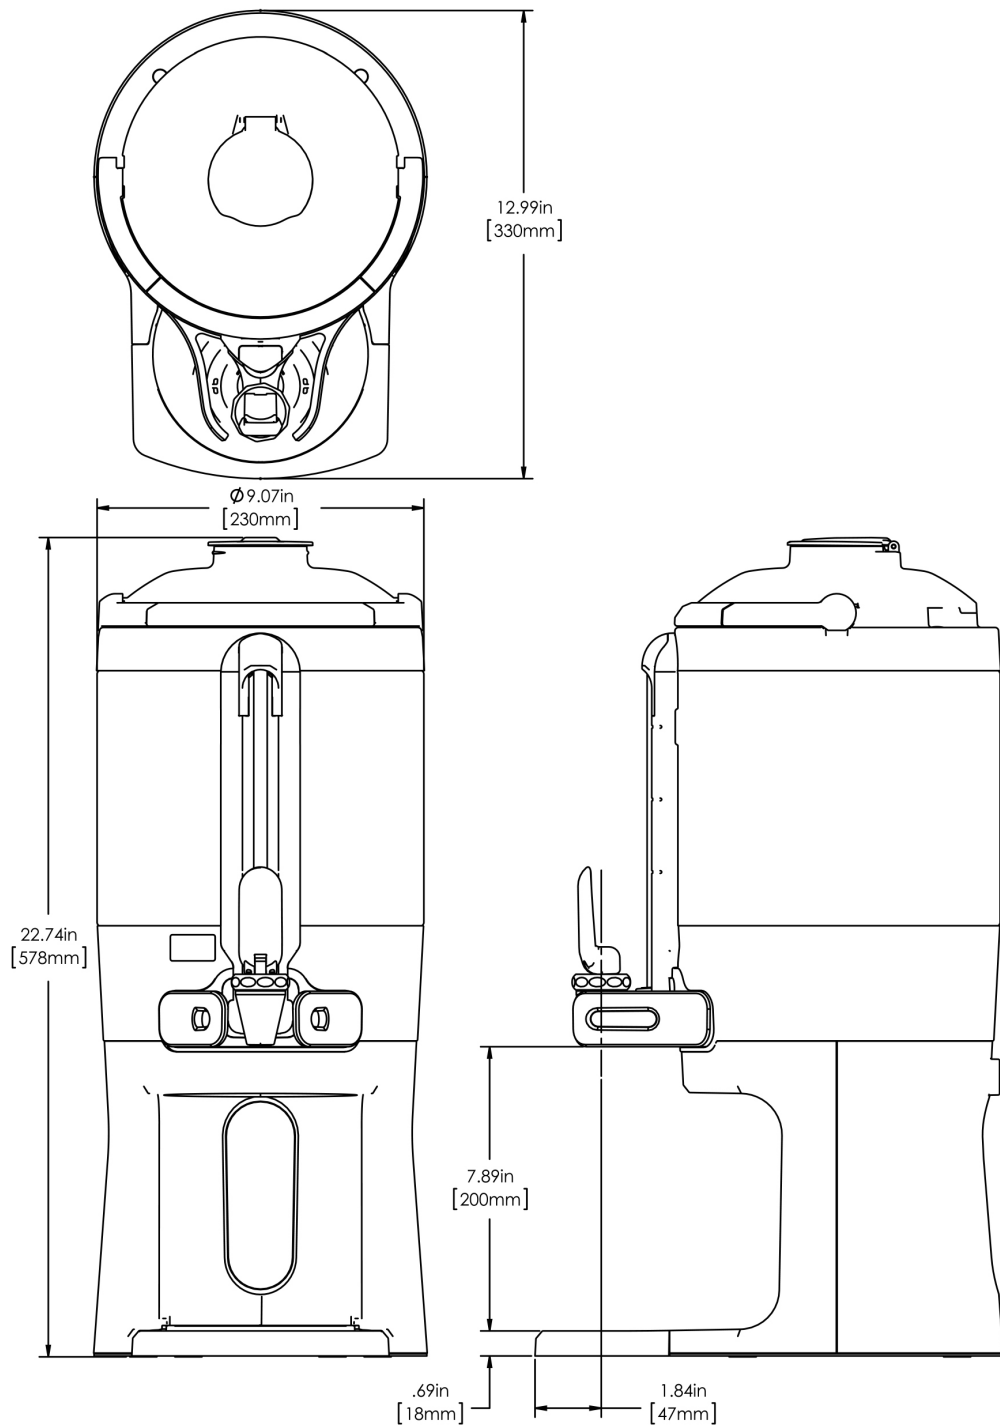

# 1.5Gal(5.7L) TF Srvr w/Base, MSG GEN3

Height: 22.7" Width: 9.2" Depth: 13.0"  
(57.7cm) (23.4cm) (33.0cm)

- Vacuum insulated to keep coffee hot for hours
- Ideal for use with Twin or Single Infusion Series Brewers
- Brew-through design with flip lid cover
- Soft-grip bail handle for easy transportation
- Self-locking stand allows for multiple brewing and serving options
- Large cup clearance allows for dispensing into cups, decanters and thermal carafes
- Integrated sight gauge assembly allows for easy cleaning
- Sturdy aluminum faucet guard keeps faucet area clean and protected
- Drip tray is easily removed for cleaning or to provide extra clearance for dispensing into pitchers
- Fast flow faucet

Last Updated:  
04/08/2021

	Unit			Shipping				
	Height	Width	Depth	Height	Width	Depth	Weight	Volume
English	22.7 in.	9.2 in.	13.0 in.	15.3 in.	11.9 in.	25.2 in.	14.300 lbs	2.654 ft <sup>3</sup>
Metric	57.7 cm	23.4 cm	33.0 cm	38.7 cm	30.3 cm	64.0 cm	6.486 kgs	0.075 m <sup>3</sup>