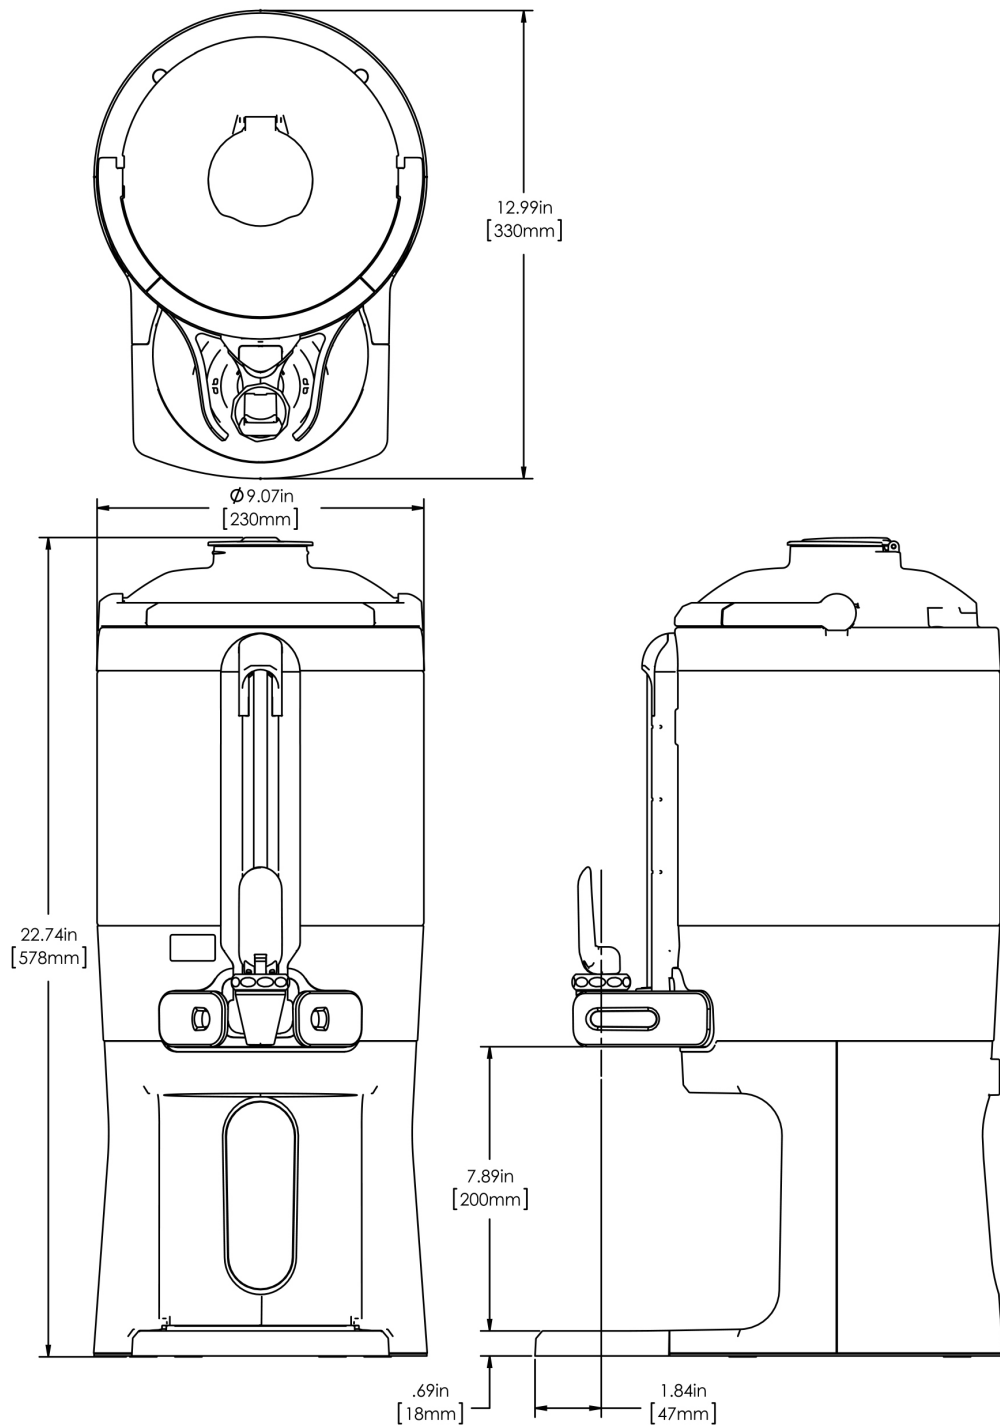

1.5Gal(5.7L) TF Srvr w/Base, MSG GEN3

Height: 22.7" Width: 9.2" Depth: 13.0"
(57.7cm) (23.4cm) (33.0cm)

- Vacuum insulated to keep coffee hot for hours
- Ideal for use with Twin or Single Infusion Series Brewers
- Brew-through design with flip lid cover
- Soft-grip bail handle for easy transportation
- Self-locking stand allows for multiple brewing and serving options
- Large cup clearance allows for dispensing into cups, decanters and thermal carafes
- Integrated sight gauge assembly allows for easy cleaning
- Sturdy aluminum faucet guard keeps faucet area clean and protected
- Drip tray is easily removed for cleaning or to provide extra clearance for dispensing into pitchers
- Fast flow faucet

Agency:

Specifications

Product #: 44050.0200

Lid Color: Black

Handle: Bail Handle

Liner: Stainless Steel

Dispense: Lever Action

Additional Features

Last Updated:
11/20/2020

	Unit			Shipping				
	Height	Width	Depth	Height	Width	Depth	Weight	Volume
English	22.7 in.	9.2 in.	13.0 in.	15.3 in.	11.9 in.	25.2 in.	14.300 lbs	2.654 ft ³
Metric	57.7 cm	23.4 cm	33.0 cm	38.7 cm	30.3 cm	64.0 cm	6.486 kgs	0.075 m ³