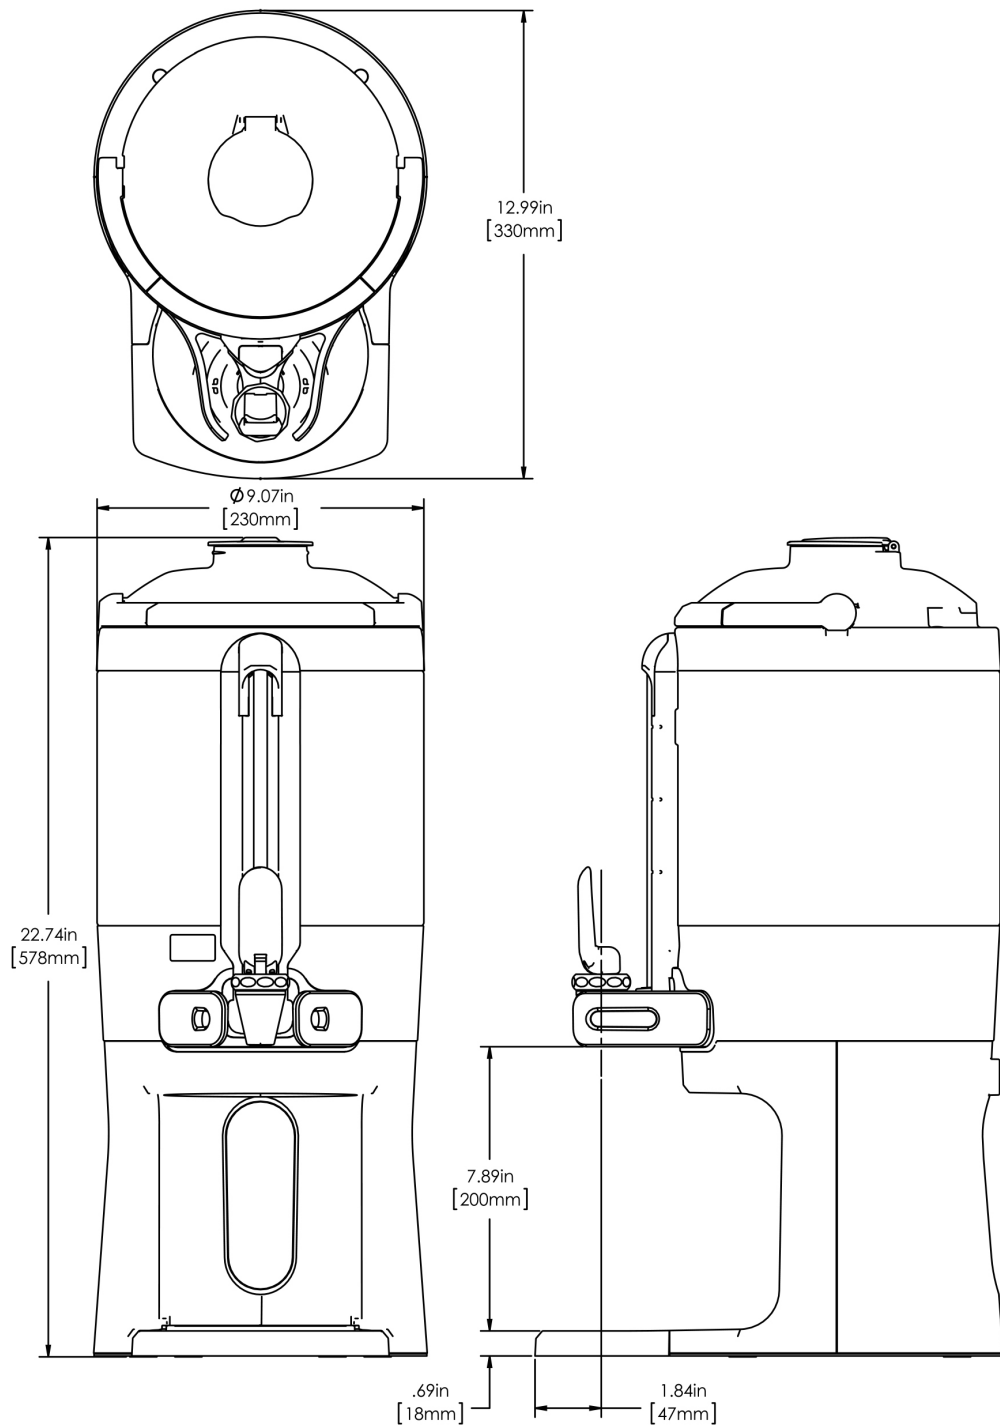

1.5Gal(5.7L) TF Srvr w/Base, MSG GEN3

Height: 22.7" Width: 9.2" Depth: 13.0"
(57.7cm) (23.4cm) (33.0cm)

- Vacuum insulated to keep coffee hot for hours
- Ideal for use with Twin or Single Infusion Series Brewers
- Brew-through design with flip lid cover
- Soft-grip bail handle for easy transportation
- Self-locking stand allows for multiple brewing and serving options
- Large cup clearance allows for dispensing into cups, decanters and thermal carafes
- Integrated sight gauge assembly allows for easy cleaning
- Sturdy aluminum faucet guard keeps faucet area clean and protected
- Drip tray is easily removed for cleaning or to provide extra clearance for dispensing into pitchers
- Fast flow faucet

Agency:

Specifications

Product #: 44050.0200

Lid Color: Black

Handle: Bail Handle

Liner: Stainless Steel

Dispense: Lever Action

Additional Features

Last Updated:
09/17/2020

	Unit			Shipping				
	Height	Width	Depth	Height	Width	Depth	Weight	Volume
English	22.7 in.	9.2 in.	13.0 in.	15.3 in.	11.9 in.	25.2 in.	14.300 lbs	2.654 ft ³
Metric	57.7 cm	23.4 cm	33.0 cm	38.7 cm	30.3 cm	64.0 cm	6.486 kgs	0.075 m ³