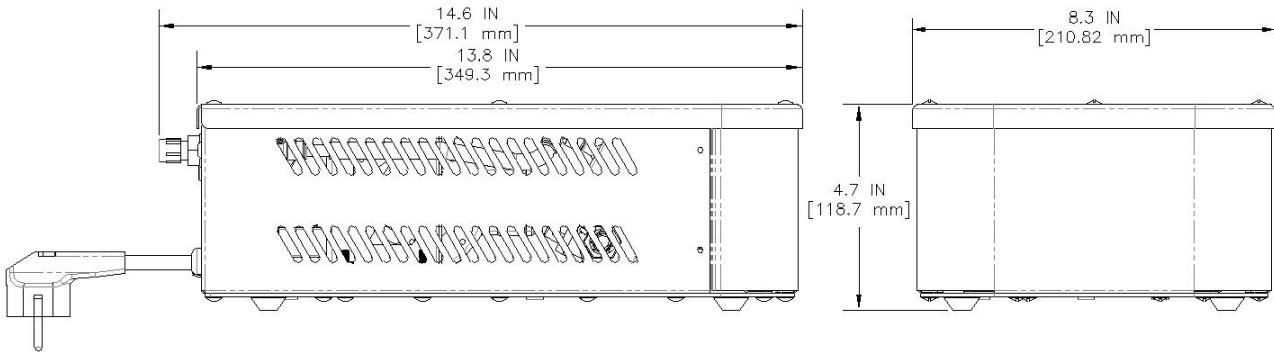

Last Updated:  
12/30/2025

	Unit			Shipping				
	Height	Width	Depth	Height	Width	Depth	Weight	Volume
English	4.7 in.	8.3 in.	14.6 in.	6.6 in.	6.8 in.	9.0 in.	17.500 lbs	0.233 ft <sup>3</sup>
Metric	11.9 cm	21.1 cm	37.1 cm	16.8 cm	17.1 cm	22.9 cm	7.938 kgs	0.007 m <sup>3</sup>