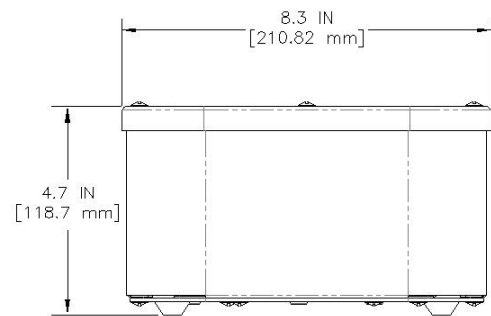

Last Updated:
12/30/2025

	Unit			Shipping				
	Height	Width	Depth	Height	Width	Depth	Weight	Volume
English	4.7 in.	8.3 in.	14.6 in.	6.6 in.	6.8 in.	9.0 in.	17.500 lbs	0.233 ft ³
Metric	11.9 cm	21.1 cm	37.1 cm	16.8 cm	17.1 cm	22.9 cm	7.938 kgs	0.007 m ³