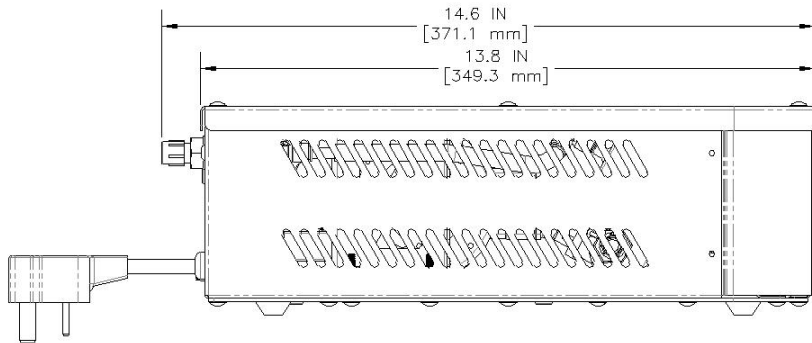

Last Updated:
12/30/2025

	Unit			Shipping				
	Height	Width	Depth	Height	Width	Depth	Weight	Volume
English	4.7 in.	8.3 in.	14.6 in.	6.6 in.	6.8 in.	9.0 in.	17.500 lbs	0.233 ft ³
Metric	11.9 cm	21.1 cm	37.1 cm	16.8 cm	17.1 cm	22.9 cm	7.938 kgs	0.007 m ³