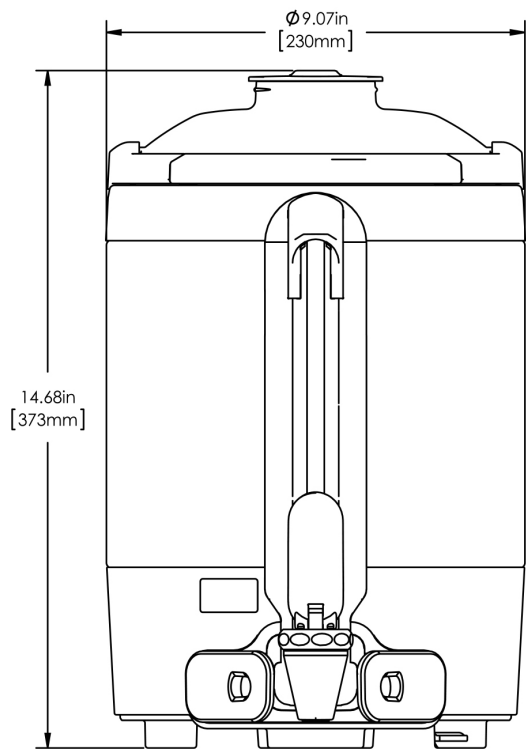

TF Server - Mechanical No Base GEN3

Height: 14.7" Width: 9.1" Depth: 11.9"
(37.3cm) (23.1cm) (30.2cm)

- Vacuum insulated to keep coffee hot for hours
- Brew-through design with flip lid cover
- Soft-grip bail handle for easy transportation
- Integrated sight gauge assembly allows for easy cleaning
- Sturdy aluminum faucet guard keeps faucet area clean and protected
- Fast flow faucet
- Ideal for use with Twin or Single Infusion Series Brewers

Last Updated:
04/13/2021

	Unit			Shipping				
	Height	Width	Depth	Height	Width	Depth	Weight	Volume
English	14.7 in.	9.1 in.	11.9 in.	16.6 in.	11.9 in.	15.3 in.	10.050 lbs	1.752 ft ³
Metric	37.3 cm	23.1 cm	30.2 cm	42.2 cm	30.3 cm	38.7 cm	4.559 kgs	0.050 m ³