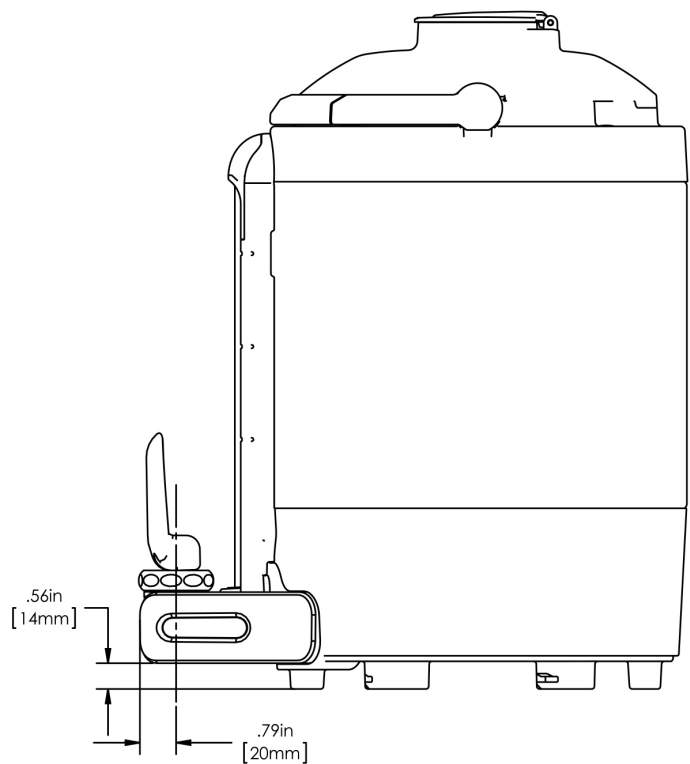

TF Server - Mechanical No Base GEN3

Height: 14.7" Width: 9.1" Depth: 11.9"
(37.3cm) (23.1cm) (30.2cm)

- Vacuum insulated to keep coffee hot for hours
- Brew-through design with flip lid cover
- Soft-grip bail handle for easy transportation
- Integrated sight gauge assembly allows for easy cleaning
- Sturdy aluminum faucet guard keeps faucet area clean and protected
- Fast flow faucet
- Ideal for use with Twin or Single Infusion Series Brewers

Agency:

Specifications

Product #: 44050.0251

Lid Color: Black

Handle: Bail Handle

Liner: Stainless Steel

Dispense: Lever Action

Additional Features

Last Updated:
04/13/2021

	Unit			Shipping				
	Height	Width	Depth	Height	Width	Depth	Weight	Volume
English	14.7 in.	9.1 in.	11.9 in.	16.6 in.	11.9 in.	15.3 in.	10.050 lbs	1.752 ft ³
Metric	37.3 cm	23.1 cm	30.2 cm	42.2 cm	30.3 cm	38.7 cm	4.559 kgs	0.050 m ³