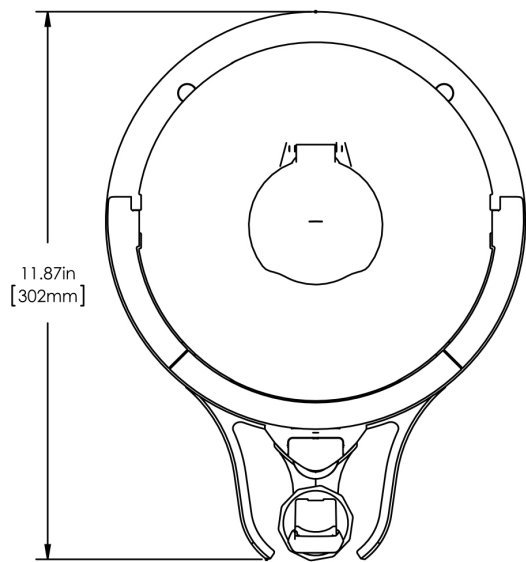

TF Server - Mechanical No Base GEN3

Height: 14.7" Width: 9.1" Depth: 11.9"
(37.3cm) (23.1cm) (30.2cm)

- Vacuum insulated to keep coffee hot for hours
- Brew-through design with flip lid cover
- Soft-grip bail handle for easy transportation
- Integrated sight gauge assembly allows for easy cleaning
- Sturdy aluminum faucet guard keeps faucet area clean and protected
- Fast flow faucet
- Ideal for use with Twin or Single Infusion Series Brewers

Agency:

Specifications

Product #: 44050.0251

Lid Color: Black

Handle: Bail Handle

Liner: Stainless Steel

Dispense: Lever Action

Additional Features

Holding Capacity

English	Metric
192 oz.	5.7 L

BUNN® reserves the right to change specifications and product design without notice. Such revisions do not entitle the buyer to corresponding changes, improvements, additions or replacements for previously purchased equipment. For most current specifications and other info visit bunn.com.

Last Updated:
04/13/2021

	Unit			Shipping				
	Height	Width	Depth	Height	Width	Depth	Weight	Volume
English	14.7 in.	9.1 in.	11.9 in.	16.6 in.	11.9 in.	15.3 in.	10.050 lbs	1.752 ft ³
Metric	37.3 cm	23.1 cm	30.2 cm	42.2 cm	30.3 cm	38.7 cm	4.559 kgs	0.050 m ³