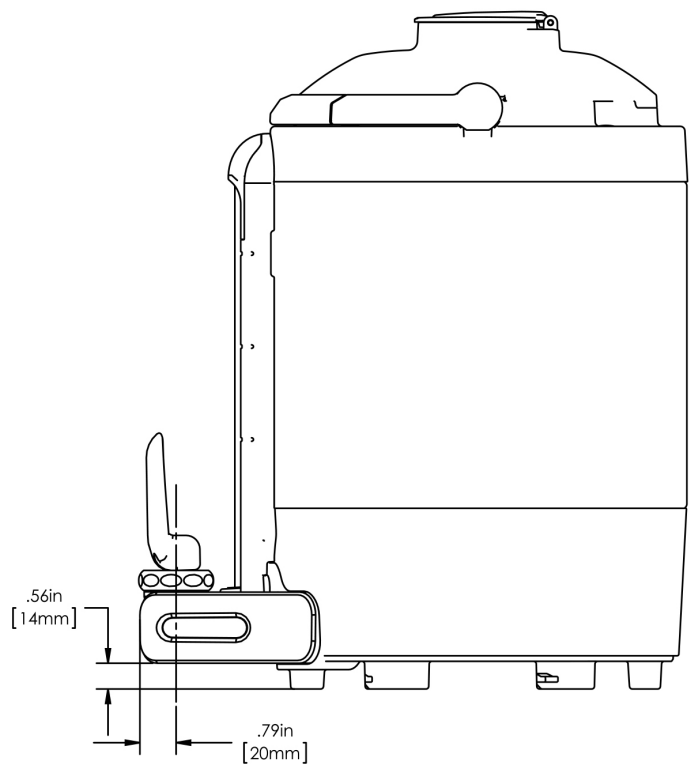

TF Server - Mechanical No Base GEN3

Height: 14.7" Width: 9.1" Depth: 11.9"
(37.3cm) (23.1cm) (30.2cm)

- Vacuum insulated to keep coffee hot for hours
- Brew-through design with flip lid cover
- Soft-grip bail handle for easy transportation
- Integrated sight gauge assembly allows for easy cleaning
- Sturdy aluminum faucet guard keeps faucet area clean and protected
- Fast flow faucet
- Ideal for use with Twin or Single Infusion Series Brewers

Agency:

Specifications

Product #: 44050.0251

Lid Color: Black

Handle: Bail Handle

Liner: Stainless Steel

Dispense: Lever Action

Additional Features

Last Updated:
10/02/2020

	Unit			Shipping				
	Height	Width	Depth	Height	Width	Depth	Weight	Volume
English	14.7 in.	9.1 in.	11.9 in.	16.6 in.	11.9 in.	15.3 in.	10.050 lbs	1.752 ft ³
Metric	37.3 cm	23.1 cm	30.2 cm	42.2 cm	30.3 cm	38.7 cm	4.559 kgs	0.050 m ³