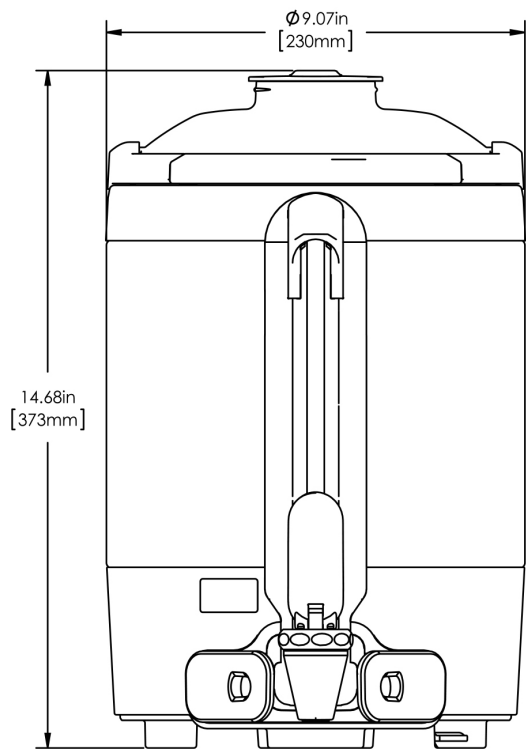

TF Server - Mechanical No Base GEN3

Height: 14.7" Width: 9.1" Depth: 11.9"
(37.3cm) (23.1cm) (30.2cm)

- Vacuum insulated to keep coffee hot for hours
- Brew-through design with flip lid cover
- Soft-grip bail handle for easy transportation
- Integrated sight gauge assembly allows for easy cleaning
- Sturdy aluminum faucet guard keeps faucet area clean and protected
- Fast flow faucet
- Ideal for use with Twin or Single Infusion Series Brewers

Last Updated:
10/02/2020

	Unit			Shipping				
	Height	Width	Depth	Height	Width	Depth	Weight	Volume
English	14.7 in.	9.1 in.	11.9 in.	16.6 in.	11.9 in.	15.3 in.	10.050 lbs	1.752 ft ³
Metric	37.3 cm	23.1 cm	30.2 cm	42.2 cm	30.3 cm	38.7 cm	4.559 kgs	0.050 m ³