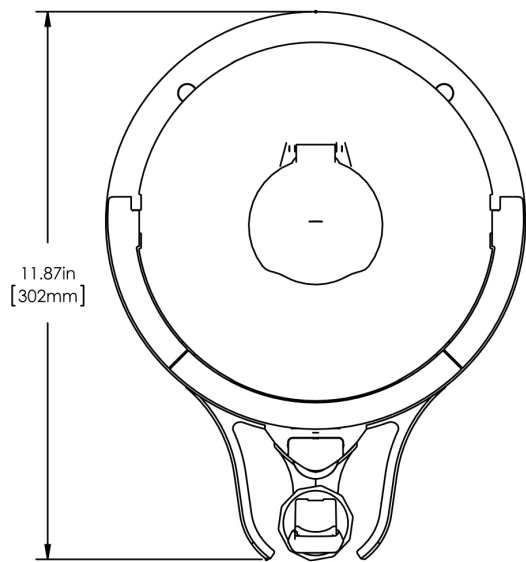

TF Server - Mechanical No Base GEN3

Height: 14.7" Width: 9.1" Depth: 11.9"
(37.3cm) (23.1cm) (30.2cm)

- Vacuum insulated to keep coffee hot for hours
- Brew-through design with flip lid cover
- Soft-grip bail handle for easy transportation
- Integrated sight gauge assembly allows for easy cleaning
- Sturdy aluminum faucet guard keeps faucet area clean and protected
- Fast flow faucet
- Ideal for use with Twin or Single Infusion Series Brewers

Agency:

Specifications

Product #: 44050.0251

Lid Color: Black

Handle: Bail Handle

Liner: Stainless Steel

Dispense: Lever Action

Additional Features

Holding Capacity

English	Metric
192 oz.	5.7 L

BUNN® reserves the right to change specifications and product design without notice. Such revisions do not entitle the buyer to corresponding changes, improvements, additions or replacements for previously purchased equipment. For most current specifications and other info visit bunn.com.

Last Updated:
10/02/2020

	Unit			Shipping				
	Height	Width	Depth	Height	Width	Depth	Weight	Volume
English	14.7 in.	9.1 in.	11.9 in.	16.6 in.	11.9 in.	15.3 in.	10.050 lbs	1.752 ft ³
Metric	37.3 cm	23.1 cm	30.2 cm	42.2 cm	30.3 cm	38.7 cm	4.559 kgs	0.050 m ³