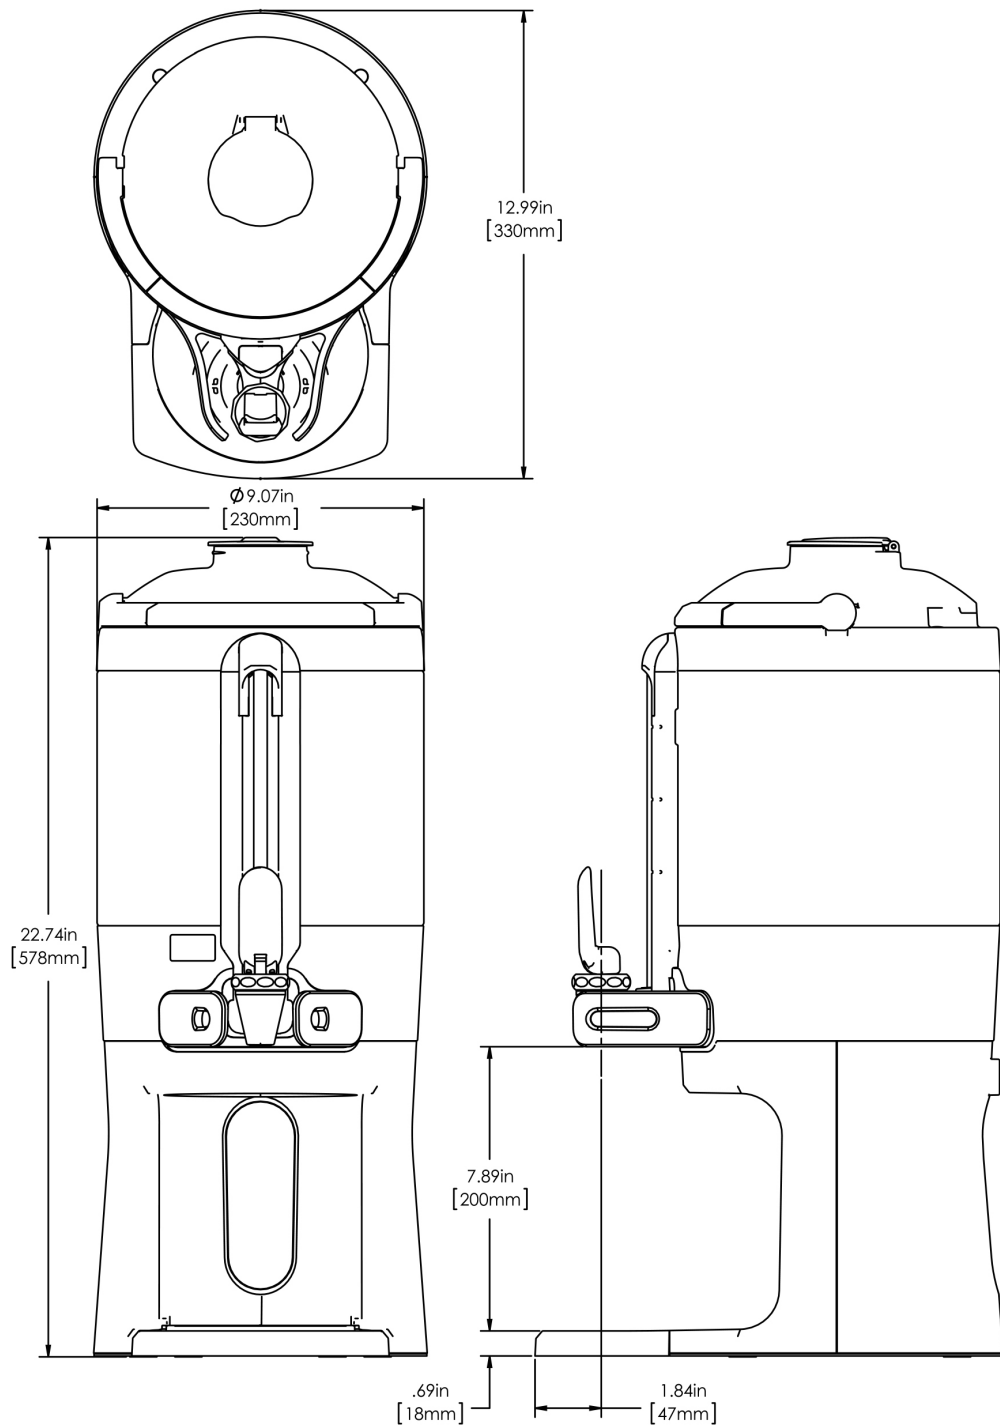

**Last Updated:**  
12/30/2025

	Unit			Shipping				
	Height	Width	Depth	Height	Width	Depth	Weight	Volume
English	22.7 in.	9.1 in.	13.0 in.	15.3 in.	11.9 in.	25.2 in.	14.300 lbs	2.654 ft <sup>3</sup>
Metric	57.7 cm	23.1 cm	33.0 cm	38.7 cm	30.3 cm	64.0 cm	6.486 kgs	0.075 m <sup>3</sup>