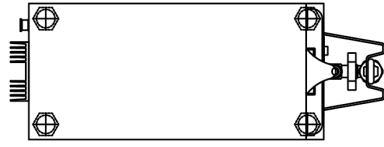

Last Updated:  
09/25/2020

Unit				Shipping				
	Height	Width	Depth	Height	Width	Depth	Weight	Volume
English	35.8 in.	9.3 in.	24.7 in.	39.8 in.	12.8 in.	27.1 in.	61.000 lbs	7.995 ft <sup>3</sup>
Metric	90.9 cm	23.6 cm	62.7 cm	101.0 cm	32.5 cm	68.9 cm	27.670 kgs	0.226 m <sup>3</sup>