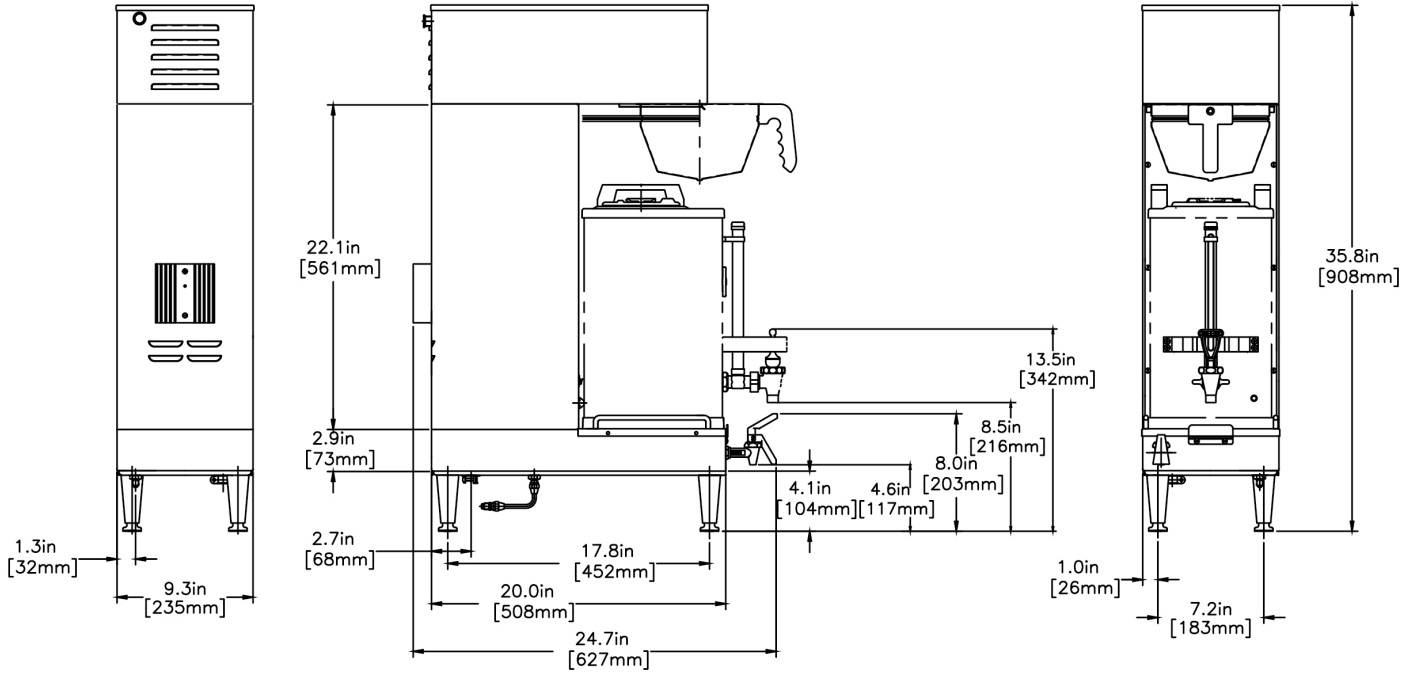

Last Updated:  
09/25/2020

Unit				Shipping				
	Height	Width	Depth	Height	Width	Depth	Weight	Volume
English	35.8 in.	9.3 in.	24.7 in.	39.8 in.	12.8 in.	27.1 in.	61.000 lbs	7.995 ft <sup>3</sup>
Metric	90.9 cm	23.6 cm	62.7 cm	101.0 cm	32.5 cm	68.9 cm	27.670 kgs	0.226 m <sup>3</sup>