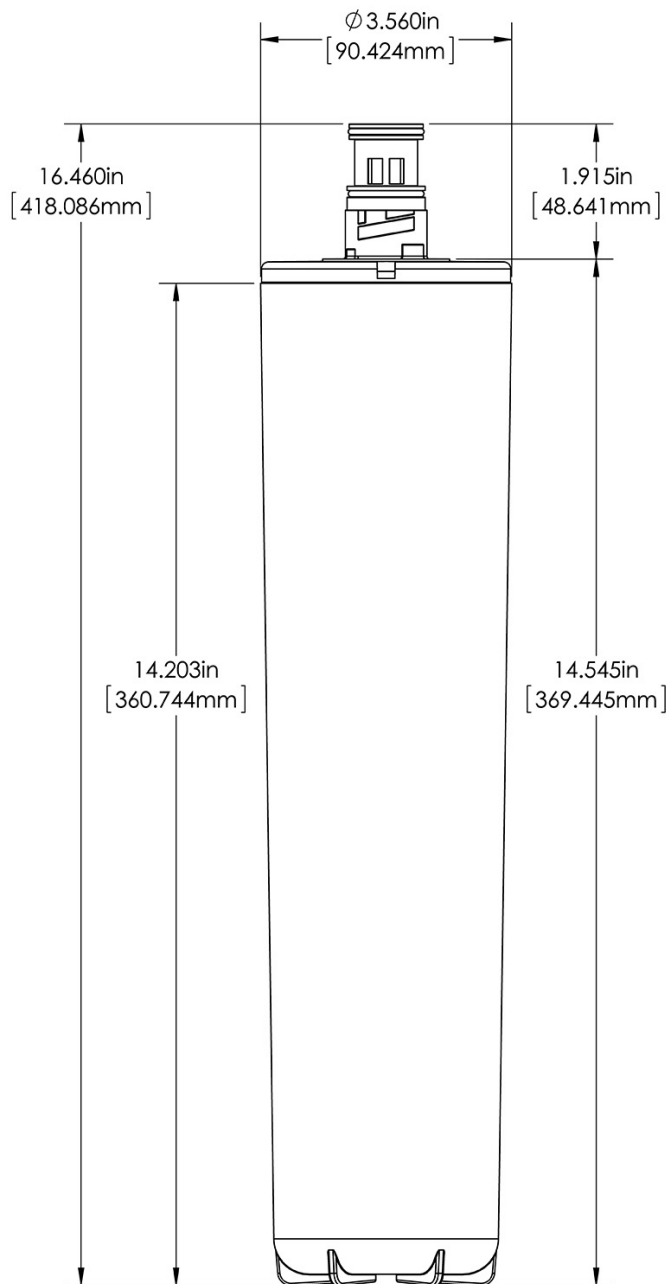

CARTRIDGE, WEQ-SFTN1500(1)10

Height: 16.46" Width: 3.56" Depth: 3.56"
(41.8cm) (9.0cm) (9.0cm)

- Perfect for low volume iced or hot tea brewers where hard water can affect tea clarity, taste, and stand time
- Integrated carbon block to reduce chlorine taste and odor
- Minimizes service maintenance and equipment downtime with 1,500 grains of hardness reduction

Plumbing Requirements

Inlet Connection	Outlet Connection	Min Operating Pressure	Max Operating Pressure	Min Operating Temperature	Max Operating Temperature
		20 psi (138 kPa)	125 psi (862 kPa)	40°F(4°C)	100°F(38°C)

Last Updated:
09/20/2022

	Dimensions of Filter System <i>(filter head with filter cartridge)</i>			Installed Dimensions <i>(Installation with wall mounting)</i>			Cartridge Dimensions <i>(filter cartridge only)</i>		
	Height	Width	Depth	Height	Width	Depth	Height	Width	Depth
English	-	-	-	-	-	-	16.46 in.	3.56 in.	3.56 in.
Metric	-	-	-	-	-	-	41.8 cm	9.0 cm	9.0 cm