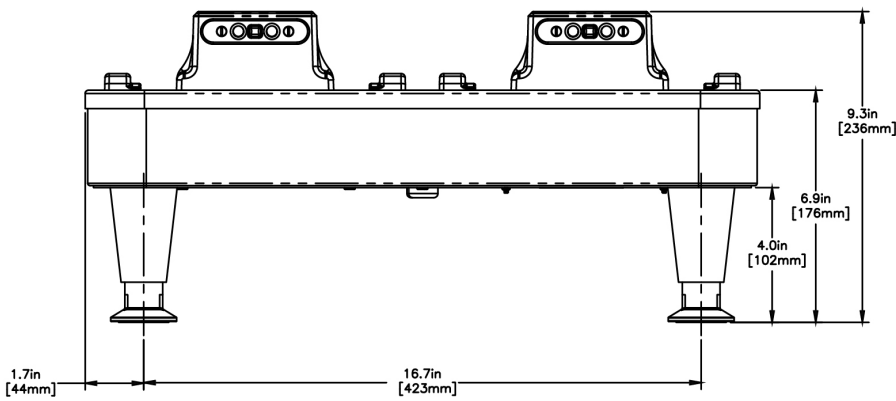

Agency:

Specifications

Product #: 27875.0300

Finish: Stainless

Legs: 4" Stainless Steel Legs

Additional Features

Electrical & Capacity

Volts*	Amps	Watts	Cord Attached	Plug Type	8oz cups/hr 236ml cups/hr	Input H ₂ O Temp.	Phase	# Wires plus Ground	Hertz
220-240	0.75-0.82	150-160	Yes	EURO 16A	-	60°F (15.5°C)	1	2	50-60

Last Updated:
08/19/2024

	Unit			Shipping				
	Height	Width	Depth	Height	Width	Depth	Weight	Volume
English	9.3 in.	20.2 in.	11.8 in.	12.1 in.	14.4 in.	23.0 in.	22.000 lbs	2.320 ft ³
Metric	23.6 cm	51.3 cm	30.0 cm	30.8 cm	36.5 cm	58.4 cm	9.979 kgs	0.066 m ³