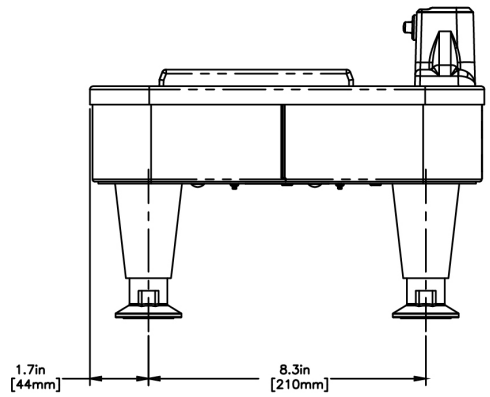

Agency:

Specifications

Product #: 27875.0300

Finish: Stainless

Legs: 4" Stainless Steel Legs

Additional Features

Electrical & Capacity

Volts*	Amps	Watts	Cord Attached	Plug Type	8oz cups/hr 236ml cups/hr	Input H ₂ O Temp.	Phase	# Wires plus Ground	Hertz
220-240	0.75-0.82	150-160	Yes	EURO 16A	-	60°F (15.5°C)	1	2	50-60

Last Updated:
08/19/2024

	Unit			Shipping				
	Height	Width	Depth	Height	Width	Depth	Weight	Volume
English	9.3 in.	20.2 in.	11.8 in.	12.1 in.	14.4 in.	23.0 in.	22.000 lbs	2.320 ft ³
Metric	23.6 cm	51.3 cm	30.0 cm	30.8 cm	36.5 cm	58.4 cm	9.979 kgs	0.066 m ³