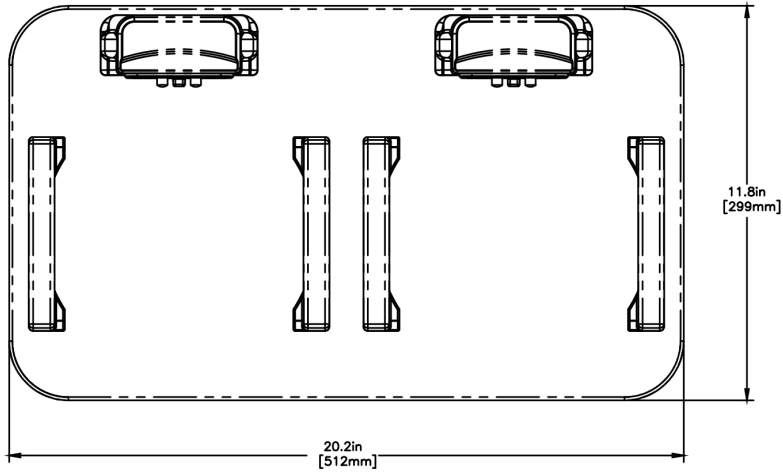

Agency:

Specifications

Product #: 27875.0300

Finish: Stainless

Legs: 4" Stainless Steel Legs

Additional Features

Electrical & Capacity

Volts*	Amps	Watts	Cord Attached	Plug Type	8oz cups/hr 236ml cups/hr	Input H ₂ O Temp.	Phase	# Wires plus Ground	Hertz
220-240	0.75-0.82	150-160	Yes	EURO 16A	-	60°F (15.5°C)	1	2	50-60

Last Updated:
08/19/2024

	Unit			Shipping				
	Height	Width	Depth	Height	Width	Depth	Weight	Volume
English	9.3 in.	20.2 in.	11.8 in.	12.1 in.	14.4 in.	23.0 in.	22.000 lbs	2.320 ft ³
Metric	23.6 cm	51.3 cm	30.0 cm	30.8 cm	36.5 cm	58.4 cm	9.979 kgs	0.066 m ³