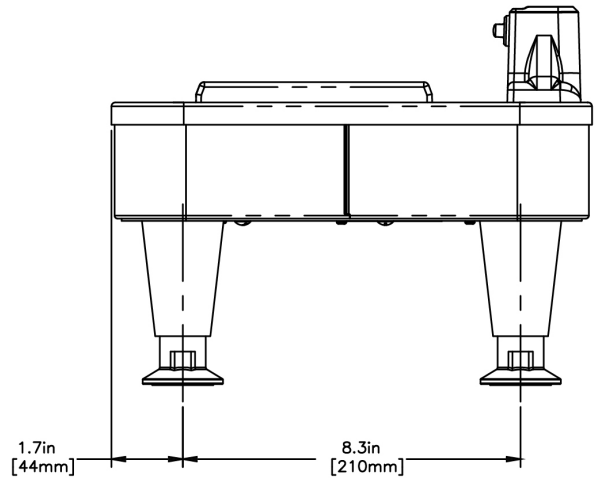

Last Updated:  
08/19/2024

	Unit			Shipping				
	Height	Width	Depth	Height	Width	Depth	Weight	Volume
English	9.3 in.	10.2 in.	11.8 in.	11.4 in.	13.0 in.	14.0 in.	17.000 lbs	1.198 ft <sup>3</sup>
Metric	23.6 cm	25.9 cm	30.0 cm	28.9 cm	33.0 cm	35.6 cm	7.711 kgs	0.034 m <sup>3</sup>