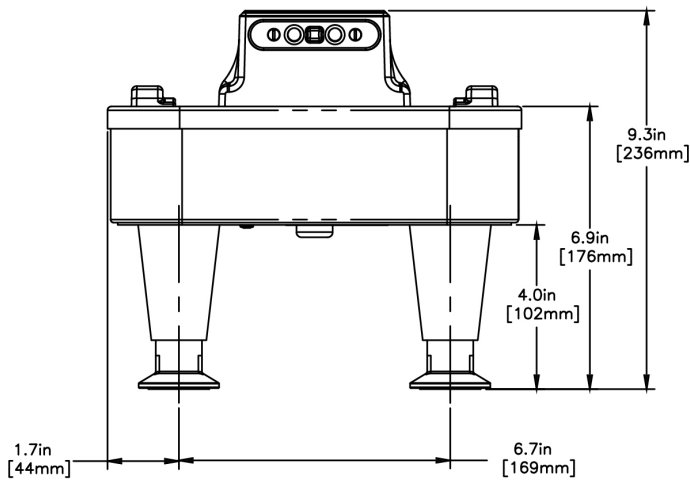

## Specifications

**Product #:** 27825.0300

**Finish:** Stainless

**Legs:** 4" Stainless Steel Legs

Last Updated:  
08/19/2024

	Unit			Shipping				
	Height	Width	Depth	Height	Width	Depth	Weight	Volume
English	9.3 in.	10.2 in.	11.8 in.	11.4 in.	13.0 in.	14.0 in.	17.000 lbs	1.198 ft <sup>3</sup>
Metric	23.6 cm	25.9 cm	30.0 cm	28.9 cm	33.0 cm	35.6 cm	7.711 kgs	0.034 m <sup>3</sup>