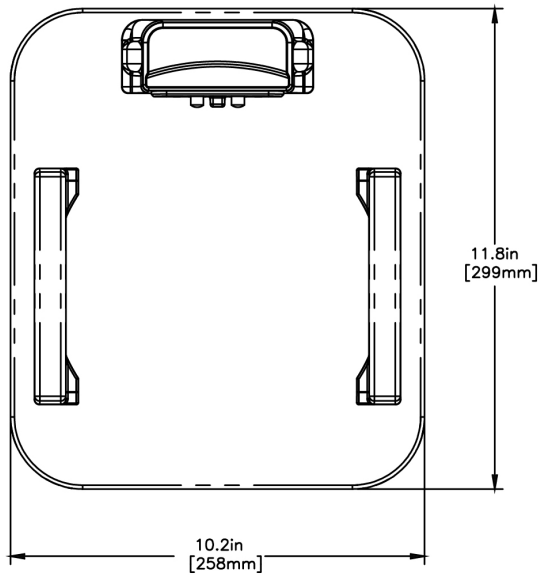

## Specifications

**Product #:** 27825.0300

**Finish:** Stainless

**Legs:** 4" Stainless Steel Legs

Last Updated:  
08/19/2024

	Unit			Shipping				
	Height	Width	Depth	Height	Width	Depth	Weight	Volume
English	9.3 in.	10.2 in.	11.8 in.	11.4 in.	13.0 in.	14.0 in.	17.000 lbs	1.198 ft <sup>3</sup>
Metric	23.6 cm	25.9 cm	30.0 cm	28.9 cm	33.0 cm	35.6 cm	7.711 kgs	0.034 m <sup>3</sup>