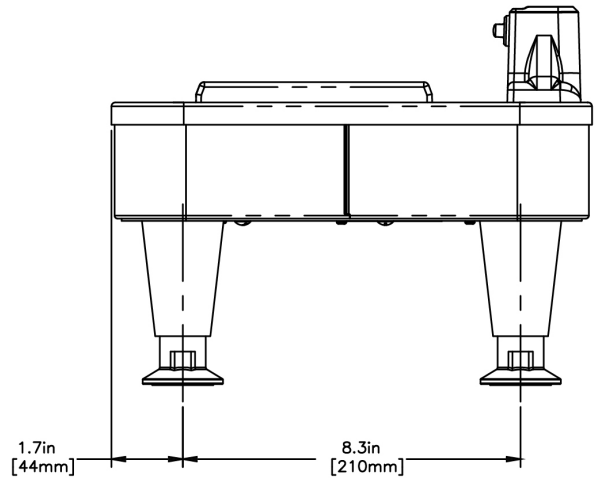

Agency:

Specifications

Product #: 27825.0300

Finish: Stainless

Legs: 4" Stainless Steel Legs

Additional Features

Electrical & Capacity

Volts*	Amps	Watts	Cord Attached	Plug Type	8oz cups/hr 236ml cups/hr	Input H ² O Temp.	Phase	# Wires plus Ground	Hertz
220-240	0.45-0.49	70-80	Yes	EURO 16A	-	60°F (15.5°C)	1	2	50-60

Last Updated:
04/08/2021

	Unit			Shipping				
	Height	Width	Depth	Height	Width	Depth	Weight	Volume
English	9.3 in.	10.2 in.	11.8 in.	11.4 in.	13.0 in.	14.0 in.	17.000 lbs	1.198 ft ³
Metric	23.6 cm	25.9 cm	30.0 cm	28.9 cm	33.0 cm	35.6 cm	7.711 kgs	0.034 m ³