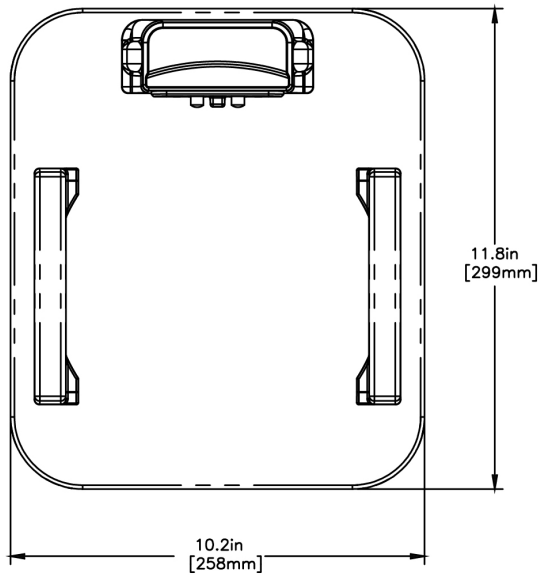

Agency:

Specifications

Product #: 27825.0300

Finish: Stainless

Legs: 4" Stainless Steel Legs

Additional Features

Electrical & Capacity

Volts*	Amps	Watts	Cord Attached	Plug Type	8oz cups/hr 236ml cups/hr	Input H ² O Temp.	Phase	# Wires plus Ground	Hertz
220-240	0.45-0.49	70-80	Yes	EURO 16A	-	60°F (15.5°C)	1	2	50-60

Last Updated:
04/08/2021

	Unit			Shipping				
	Height	Width	Depth	Height	Width	Depth	Weight	Volume
English	9.3 in.	10.2 in.	11.8 in.	11.4 in.	13.0 in.	14.0 in.	17.000 lbs	1.198 ft ³
Metric	23.6 cm	25.9 cm	30.0 cm	28.9 cm	33.0 cm	35.6 cm	7.711 kgs	0.034 m ³