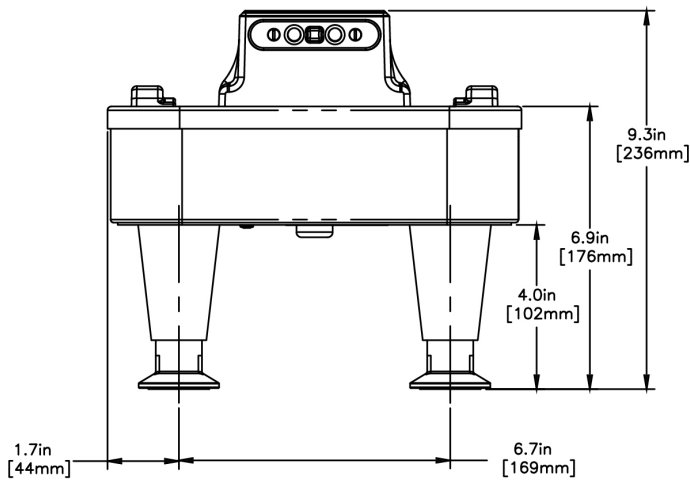

Agency:

Specifications

Product #: 27825.0300

Finish: Stainless

Legs: 4" Stainless Steel Legs

Additional Features

Electrical & Capacity

Volts*	Amps	Watts	Cord Attached	Plug Type	8oz cups/hr 236ml cups/hr	Input H ² O Temp.	Phase	# Wires plus Ground	Hertz
220-240	0.45-0.49	70-80	Yes	EURO 16A	-	60°F (15.5°C)	1	2	50-60

Last Updated:
04/08/2021

	Unit			Shipping				
	Height	Width	Depth	Height	Width	Depth	Weight	Volume
English	9.3 in.	10.2 in.	11.8 in.	11.4 in.	13.0 in.	14.0 in.	17.000 lbs	1.198 ft ³
Metric	23.6 cm	25.9 cm	30.0 cm	28.9 cm	33.0 cm	35.6 cm	7.711 kgs	0.034 m ³