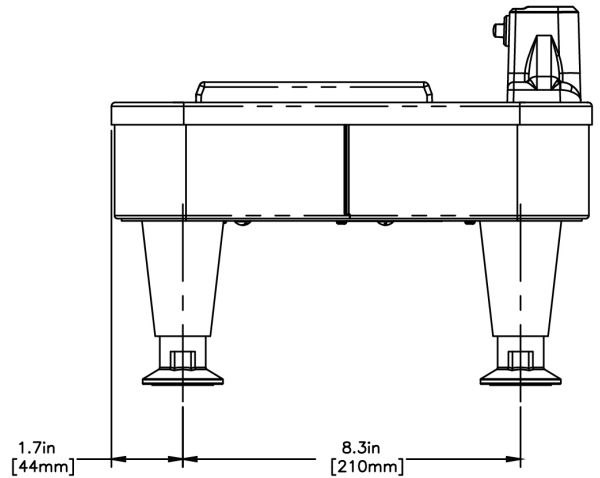

Agency:

Specifications

Product #: 27825.0300

Finish: Stainless

Legs: 4" Stainless Steel Legs

Additional Features

Electrical & Capacity

Volts*	Amps	Watts	Cord Attached	Plug Type	8oz cups/hr 236ml cups/hr	Input H ² O Temp.	Phase	# Wires plus Ground	Hertz
220-240	0.45-0.49	70-80	Yes	EURO 16A	-	60°F (15.5°C)	1	2	50-60

Last Updated:
11/13/2020

	Unit			Shipping				
	Height	Width	Depth	Height	Width	Depth	Weight	Volume
English	9.3 in.	10.2 in.	11.8 in.	11.4 in.	13.0 in.	14.0 in.	17.000 lbs	1.198 ft ³
Metric	23.6 cm	25.9 cm	30.0 cm	28.9 cm	33.0 cm	35.6 cm	7.711 kgs	0.034 m ³