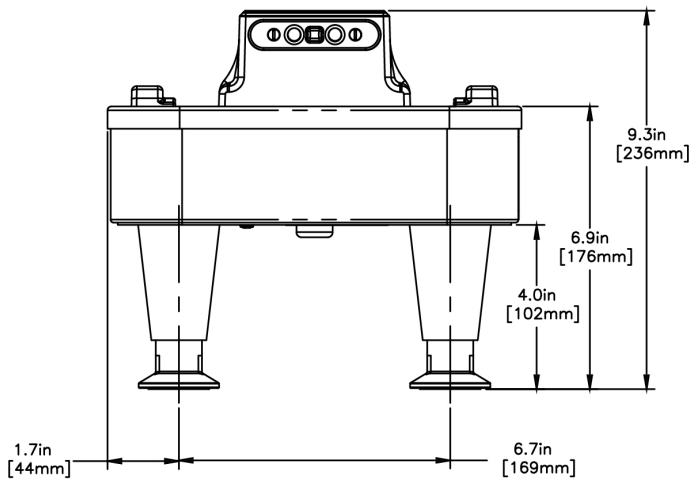

Agency:

Specifications

Product #: 27825.0300

Finish: Stainless

Legs: 4" Stainless Steel Legs

Additional Features

Electrical & Capacity

Volts*	Amps	Watts	Cord Attached	Plug Type	8oz cups/hr 236ml cups/hr	Input H ² O Temp.	Phase	# Wires plus Ground	Hertz
220-240	0.45-0.49	70-80	Yes	EURO 16A	-	60°F (15.5°C)	1	2	50-60

Last Updated:
11/13/2020

	Unit			Shipping				
	Height	Width	Depth	Height	Width	Depth	Weight	Volume
English	9.3 in.	10.2 in.	11.8 in.	11.4 in.	13.0 in.	14.0 in.	17.000 lbs	1.198 ft ³
Metric	23.6 cm	25.9 cm	30.0 cm	28.9 cm	33.0 cm	35.6 cm	7.711 kgs	0.034 m ³