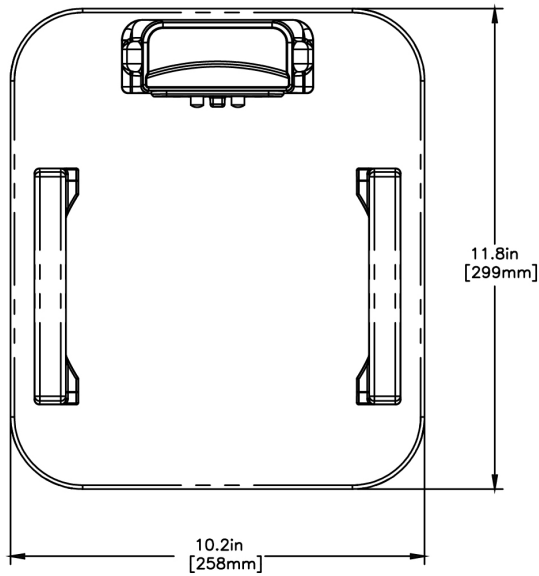

Agency:

Specifications

Product #: 27825.0300

Finish: Stainless

Legs: 4" Stainless Steel Legs

Additional Features

Electrical & Capacity

Volts*	Amps	Watts	Cord Attached	Plug Type	8oz cups/hr 236ml cups/hr	Input H ² O Temp.	Phase	# Wires plus Ground	Hertz
220-240	0.45-0.49	70-80	Yes	EURO 16A	-	60°F (15.5°C)	1	2	50-60

Last Updated:
11/13/2020

	Unit			Shipping				
	Height	Width	Depth	Height	Width	Depth	Weight	Volume
English	9.3 in.	10.2 in.	11.8 in.	11.4 in.	13.0 in.	14.0 in.	17.000 lbs	1.198 ft ³
Metric	23.6 cm	25.9 cm	30.0 cm	28.9 cm	33.0 cm	35.6 cm	7.711 kgs	0.034 m ³