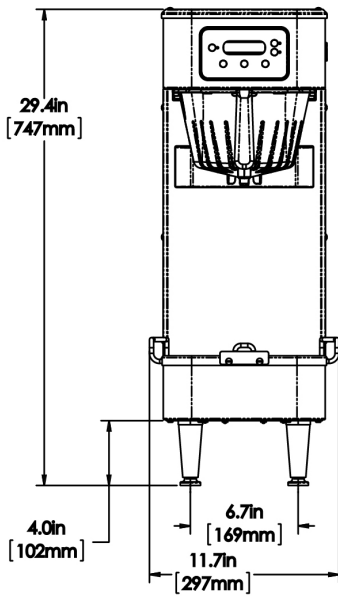

Agency:

Specifications

Product #: 52000.0001

Water Access: Plumbed

Finish: Stainless

Funnel: Translucent Tea Funnel

Legs: 4" Black Legs

Additional Features

Plumbing Requirements

PSI	kPa	Fitting Supplied	Water Flow Required (GPM)
20-90	138-621	1/4" Male Flare Fitting	1.25

CAD Drawings

2D	Revit	KLC
●		

WARNING: This product can expose you to chemicals including Bisphenol A (BPA), which is known to the State of California to cause birth defects or other reproductive harm. For more information go to www.P65Warnings.ca.gov

Last Updated:
09/10/2020

Unit			Shipping					
	Height	Width	Depth	Height	Width	Depth	Weight	Volume
English	29.4 in.	11.7 in.	21.8 in.	-	-	-	-	-
Metric	74.7 cm	29.7 cm	55.4 cm	-	-	-	-	-

BUNN® reserves the right to change specifications and product design without notice. Such revisions do not entitle the buyer to corresponding changes, improvements, additions or replacements for previously purchased equipment. For most current specifications and other info visit bunn.com.