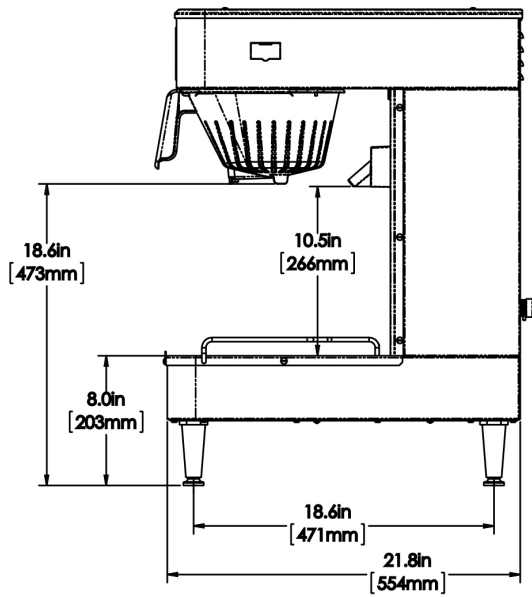

Agency:

Specifications

Product #: 52000.0001

Water Access: Plumbed

Finish: Stainless

Funnel: Translucent Tea Funnel

Legs: 4" Black Legs

Additional Features

Plumbing Requirements

PSI	kPa	Fitting Supplied	Water Flow Required (GPM)
20-90	138-621	1/4" Male Flare Fitting	1.25

CAD Drawings

2D	Revit	KLC
●		

WARNING: This product can expose you to chemicals including Bisphenol A (BPA), which is known to the State of California to cause birth defects or other reproductive harm. For more information go to www.P65Warnings.ca.gov

Last Updated:
09/10/2020

Unit			Shipping					
	Height	Width	Depth	Height	Width	Depth	Weight	Volume
English	29.4 in.	11.7 in.	21.8 in.	-	-	-	-	-
Metric	74.7 cm	29.7 cm	55.4 cm	-	-	-	-	-

BUNN® reserves the right to change specifications and product design without notice. Such revisions do not entitle the buyer to corresponding changes, improvements, additions or replacements for previously purchased equipment. For most current specifications and other info visit bunn.com.