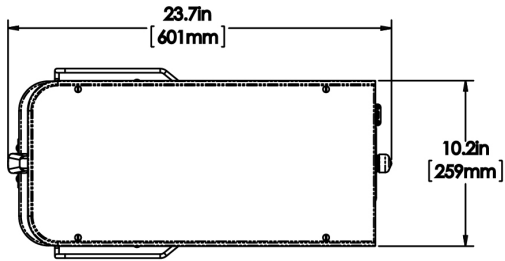

Last Updated:
09/10/2020

Unit			Shipping					
	Height	Width	Depth	Height	Width	Depth	Weight	Volume
English	29.4 in.	11.7 in.	21.8 in.	-	-	-	-	-
Metric	74.7 cm	29.7 cm	55.4 cm	-	-	-	-	-

BUNN® reserves the right to change specifications and product design without notice. Such revisions do not entitle the buyer to corresponding changes, improvements, additions or replacements for previously purchased equipment. For most current specifications and other info visit bunn.com.