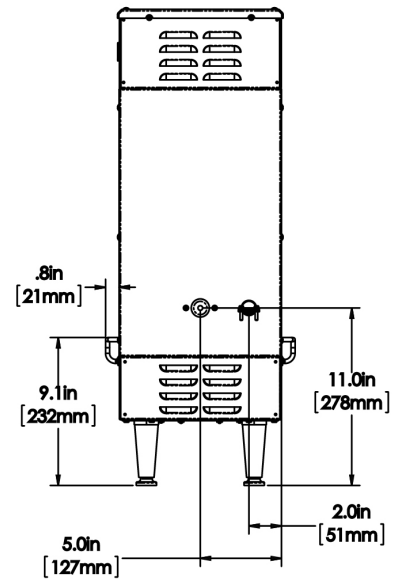

Agency:

Specifications

Product #: 52000.0001

Water Access: Plumbed

Finish: Stainless

Funnel: Translucent Tea Funnel

Legs: 4" Black Legs

Additional Features

Funnel Locks

Electrical & Capacity

Volts*	Amps	Watts	Cord Attached	Plug Type	8oz cups/hr 236ml cups/hr	Input H ₂ O Temp.	Phase	# Wires plus Ground	Hertz
-	-	-	-	-	336	60°F (15.5°C)	-	-	-

*When a BUNN is machine rated 120/208-240V, 120/208V or 120/240V, the higher voltage is the supply voltage needed to power the machine. The 120V is there to supply power to some components rated 120V in the machine, but it is not the supply voltage and would not power the machine if the machine is marked with the before mentioned ratings.

Plumbing Requirements

PSI	kPa	Fitting Supplied	Water Flow Required (GPM)
20-90	138-621	1/4" Male Flare Fitting	1.25

CAD Drawings

2D	Revit	KLC
●		

WARNING: This product can expose you to chemicals including Bisphenol A (BPA), which is known to the State of California to cause birth defects or other reproductive harm. For more information go to www.P65Warnings.ca.gov

Last Updated:
09/10/2020

Unit			Shipping					
	Height	Width	Depth	Height	Width	Depth	Weight	Volume
English	29.4 in.	11.7 in.	21.8 in.	-	-	-	-	-
Metric	74.7 cm	29.7 cm	55.4 cm	-	-	-	-	-

BUNN® reserves the right to change specifications and product design without notice. Such revisions do not entitle the buyer to corresponding changes, improvements, additions or replacements for previously purchased equipment. For most current specifications and other info visit bunn.com.