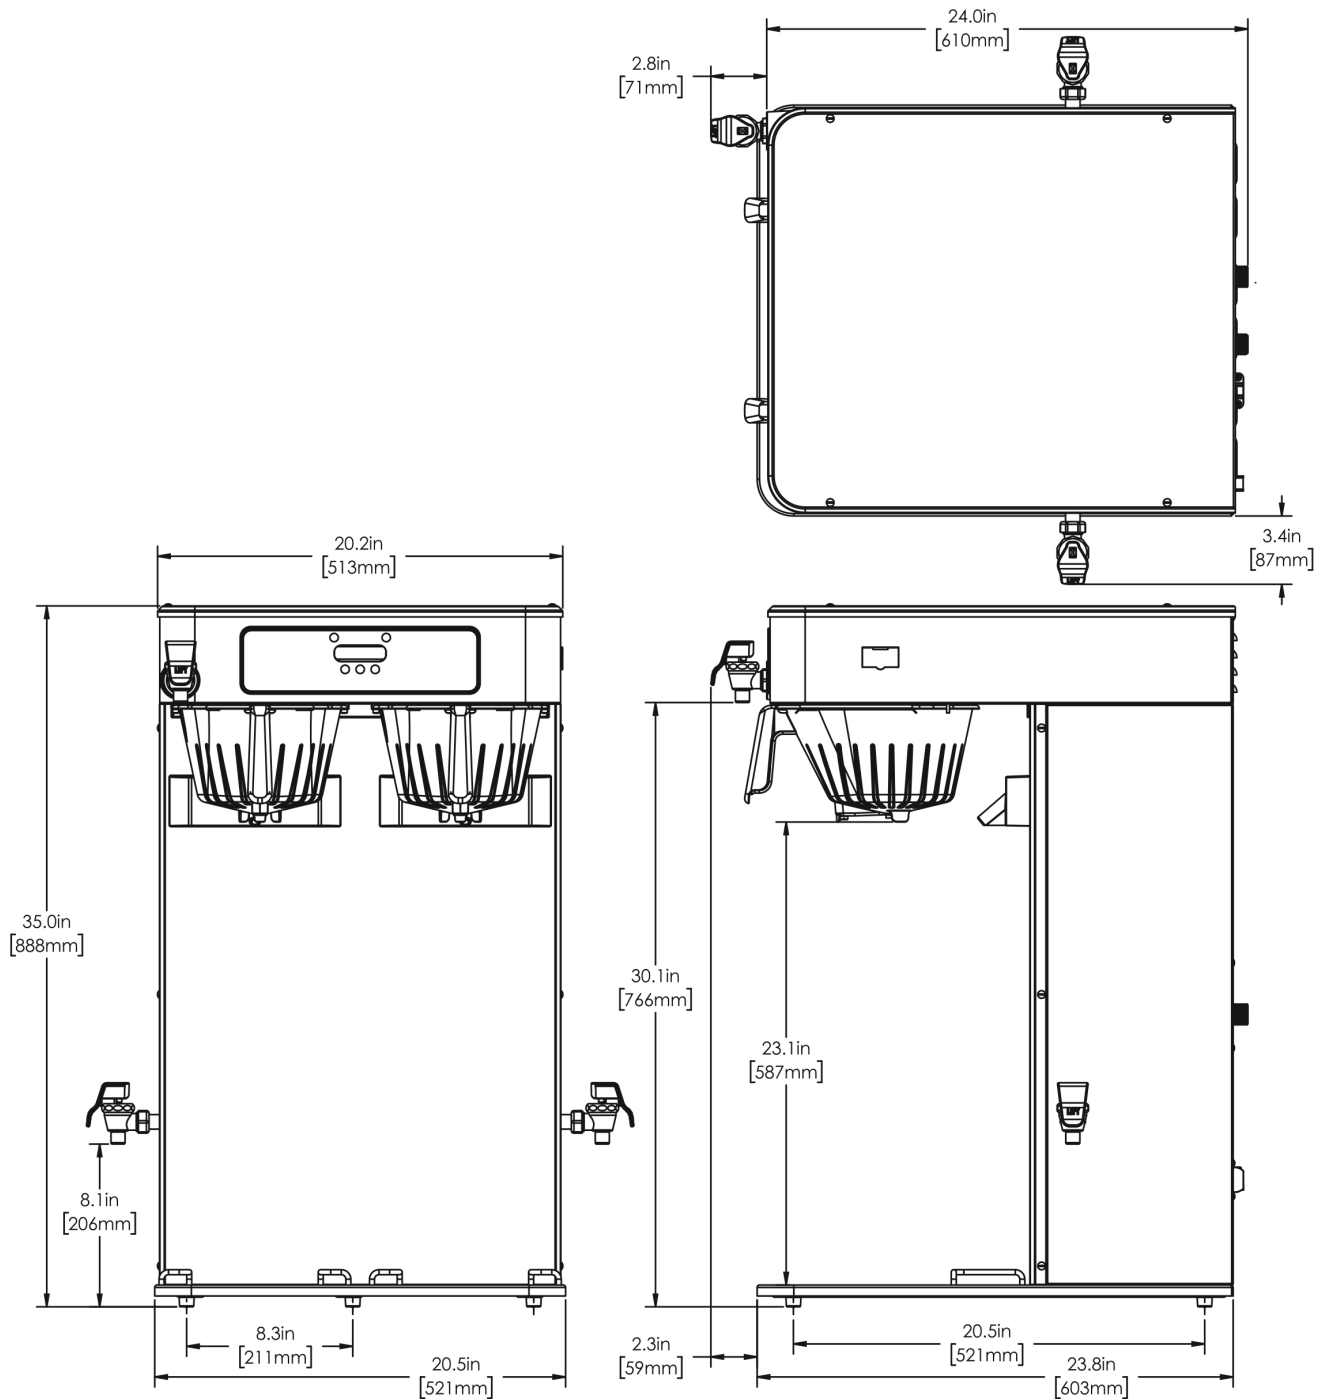

Last Updated:  
07/08/2025

	Unit			Shipping				
	Height	Width	Depth	Height	Width	Depth	Weight	Volume
English	35.0 in.	20.5 in.	23.8 in.	35.0 in.	20.5 in.	26.4 in.	95.360 lbs	10.962 ft³
Metric	88.9 cm	52.1 cm	60.5 cm	88.9 cm	52.1 cm	67.1 cm	43.255 kgs	0.310 m³