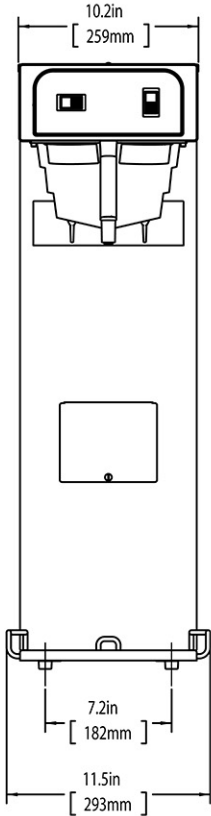

TB3Q, 29" Trunk

Height: 34.2" Width: 11.5" Depth: 22.5"
(86.9cm) (29.2cm) (57.2cm)

- Quickbrew has shorter brewing cycle
- Brews directly into any style portable server
- SplashGard® funnel deflects hot liquids away from the hand

Quickbrew Funnel Tip

Quick Brew

Electrical & Capacity

Volts*	Amps	Watts	Cord Attached	Plug Type	8oz cups/hr 236ml cups/hr	Input H ² O Temp.	Phase	# Wires plus Ground	Hertz
120	14.4	1730	Yes	NEMA 5-15P	336	60°F (15.5°C)	1	2	60

Plumbing Requirements

PSI	kPa	Fitting Supplied	Water Flow Required (GPM)
20-90	138-621	1/4" Male Flare Fitting	-

 **WARNING:**

CAD Drawings

2D	Revit	KLC
●		

BUNN® reserves the right to change specifications and product design without notice. Such revisions do not entitle the buyer to corresponding changes, improvements, additions or replacements for previously purchased equipment. For most current specifications and other info visit bunn.com.

Last Updated:
02/17/2025

	Unit			Shipping				
	Height	Width	Depth	Height	Width	Depth	Weight	Volume
English	34.2 in.	11.5 in.	22.5 in.	38.0 in.	13.3 in.	27.4 in.	38.950 lbs	7.976 ft ³
Metric	86.9 cm	29.2 cm	57.2 cm	96.5 cm	33.7 cm	69.5 cm	17.668 kgs	0.226 m ³