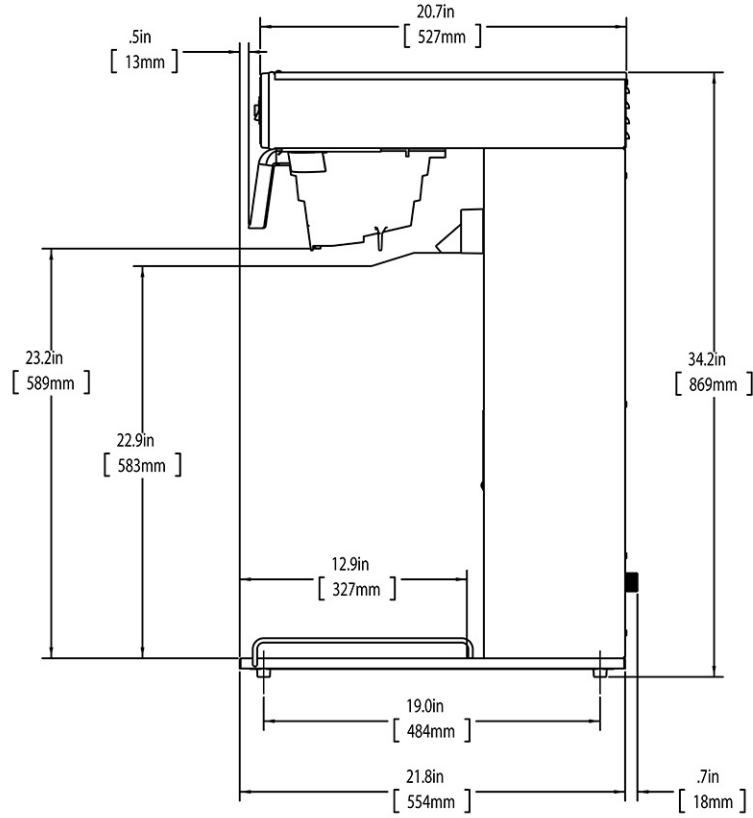

Plumbing Requirements

PSI	kPa	Fitting Supplied	Water Flow Required (GPM)
20-90	138-621	1/4" Male Flare Fitting	-

 **WARNING:**

CAD Drawings

2D	Revit	KLC
●		

BUNN® reserves the right to change specifications and product design without notice. Such revisions do not entitle the buyer to corresponding changes, improvements, additions or replacements for previously purchased equipment. For most current specifications and other info visit bunn.com.

Last Updated:
02/17/2025

	Unit			Shipping				
	Height	Width	Depth	Height	Width	Depth	Weight	Volume
English	34.2 in.	11.5 in.	22.5 in.	38.0 in.	13.3 in.	27.4 in.	38.950 lbs	7.976 ft ³
Metric	86.9 cm	29.2 cm	57.2 cm	96.5 cm	33.7 cm	69.5 cm	17.668 kgs	0.226 m ³