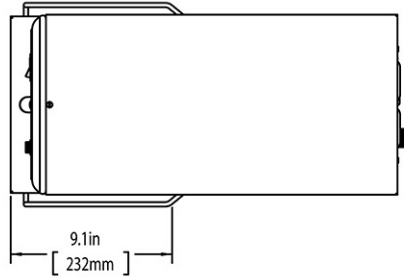

Last Updated:
02/17/2025

	Unit			Shipping				
	Height	Width	Depth	Height	Width	Depth	Weight	Volume
English	34.2 in.	11.5 in.	22.5 in.	38.0 in.	13.3 in.	27.4 in.	38.950 lbs	7.976 ft ³
Metric	86.9 cm	29.2 cm	57.2 cm	96.5 cm	33.7 cm	69.5 cm	17.668 kgs	0.226 m ³