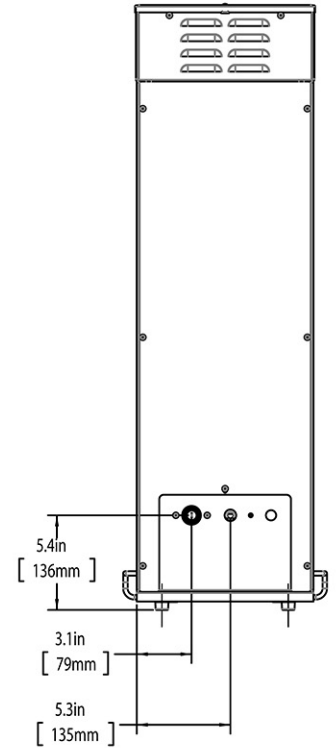

Plumbing Requirements

PSI	kPa	Fitting Supplied	Water Flow Required (GPM)
20-90	138-621	1/4" Male Flare Fitting	-

 **WARNING:**

CAD Drawings

2D	Revit	KLC
●		

BUNN® reserves the right to change specifications and product design without notice. Such revisions do not entitle the buyer to corresponding changes, improvements, additions or replacements for previously purchased equipment. For most current specifications and other info visit bunn.com.

Last Updated:
02/17/2025

	Unit			Shipping				
	Height	Width	Depth	Height	Width	Depth	Weight	Volume
English	34.2 in.	11.5 in.	22.5 in.	38.0 in.	13.3 in.	27.4 in.	38.950 lbs	7.976 ft ³
Metric	86.9 cm	29.2 cm	57.2 cm	96.5 cm	33.7 cm	69.5 cm	17.668 kgs	0.226 m ³