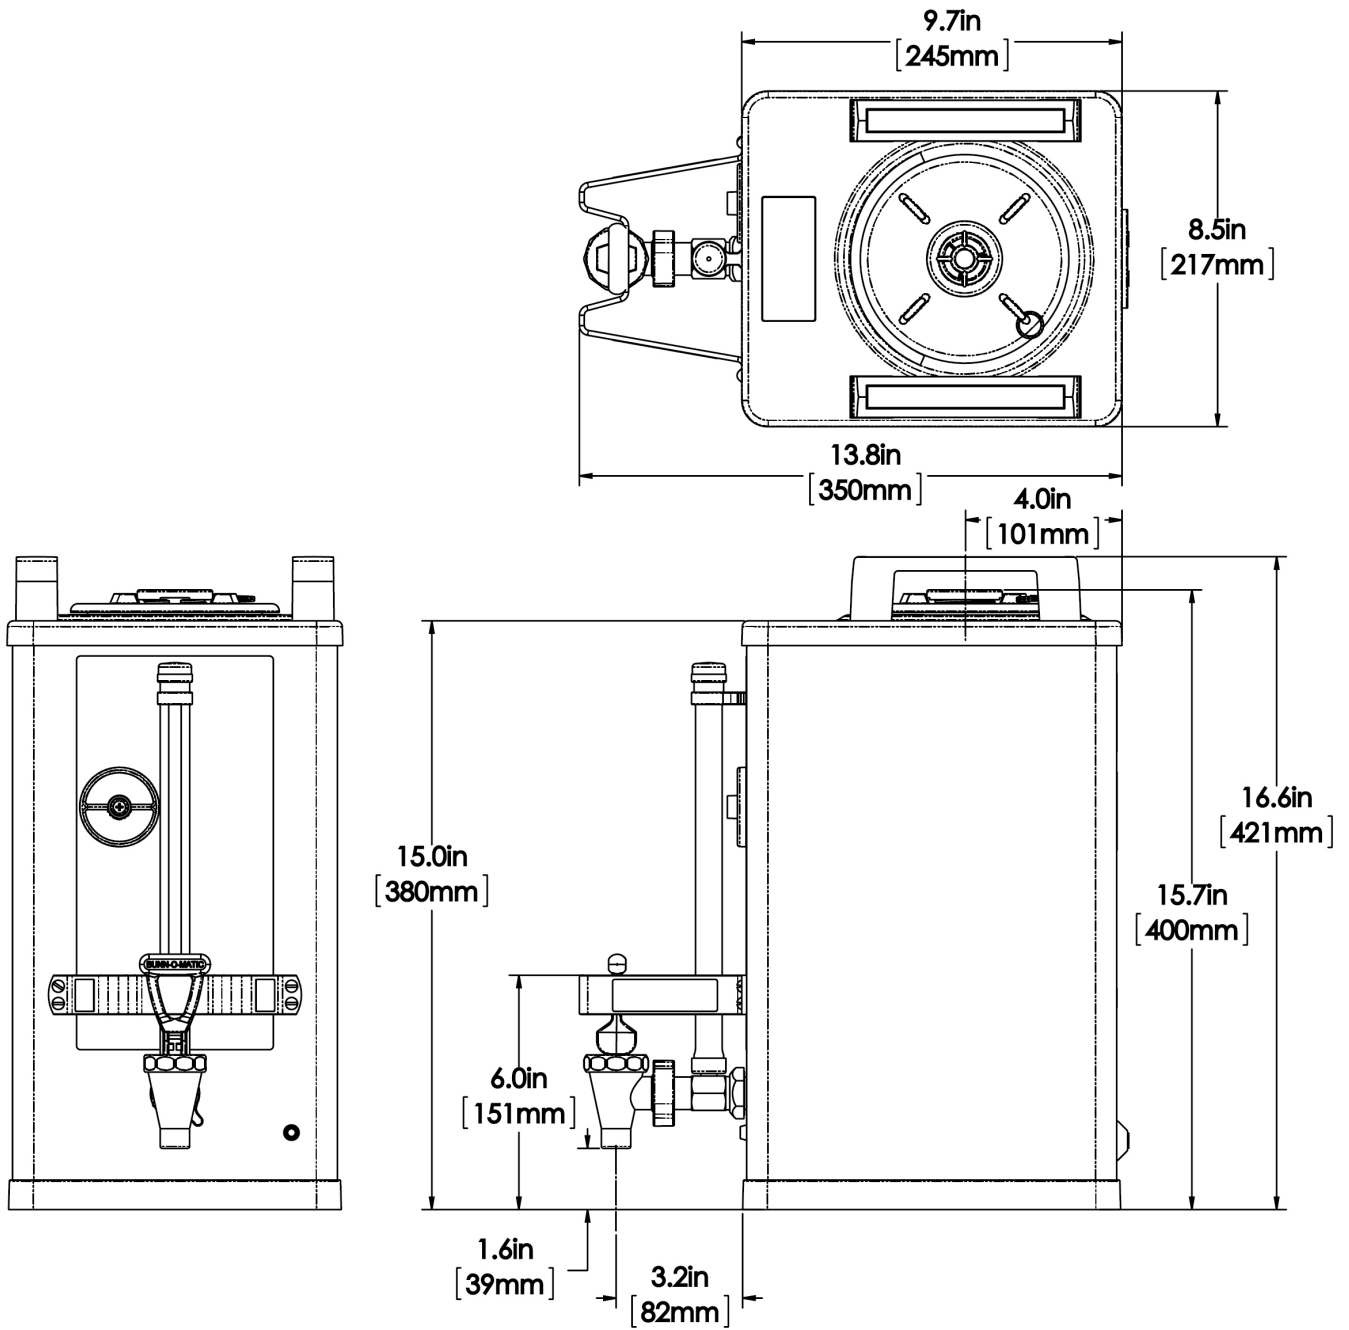

1.5Gal(5.7L) SH Srvr SST 240MIN

Height: 16.6" Width: 8.5" Depth: 13.8"
(42.2cm) (21.6cm) (35.1cm)

- LED power indicator shows server is operational
- Safety-Fresh® patented brew-through lid with vapor seal and spill prevention
- Soft Heat® servers supply controlled heat to coffee to maintain flavor and temperature

Agency:

KSA

Specifications

Product #: 27850.0016

Finish: Stainless

Additional Features

Holding Capacity

English	Metric
192 oz.	5.7 L

Last Updated:
12/18/2023

	Unit			Shipping				
	Height	Width	Depth	Height	Width	Depth	Weight	Volume
English	16.6 in.	8.5 in.	13.8 in.	20.1 in.	11.3 in.	17.5 in.	16.850 lbs	2.293 ft ³
Metric	42.2 cm	21.6 cm	35.1 cm	51.1 cm	28.6 cm	44.5 cm	7.643 kgs	0.065 m ³