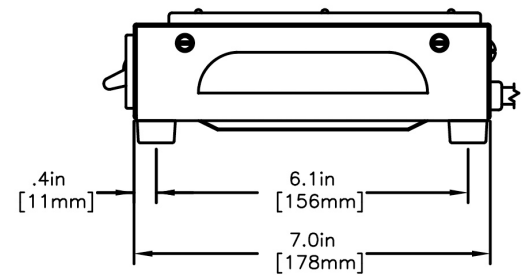

WX2 Warmer

Height: 2.6" Width: 14.0" Depth: 7.0"
(6.6cm) (35.6cm) (17.8cm)

•

Feature points are currently unavailable.

Agency:

Specifications

Product #: 06310.0004

Finish: Stainless

Additional Features

Holding Capacity

English	Metric
-	-

BUNN® reserves the right to change specifications and product design without notice. Such revisions do not entitle the buyer to corresponding changes, improvements, additions or replacements for previously purchased equipment. For most current specifications and other info visit bunn.com.

Last Updated:
09/17/2020

	Unit			Shipping				
	Height	Width	Depth	Height	Width	Depth	Weight	Volume
English	2.6 in.	14.0 in.	7.0 in.	10.0 in.	4.0 in.	15.6 in.	4.400 lbs	0.360 ft ³
Metric	6.6 cm	35.6 cm	17.8 cm	25.4 cm	10.2 cm	39.5 cm	1.996 kgs	0.010 m ³