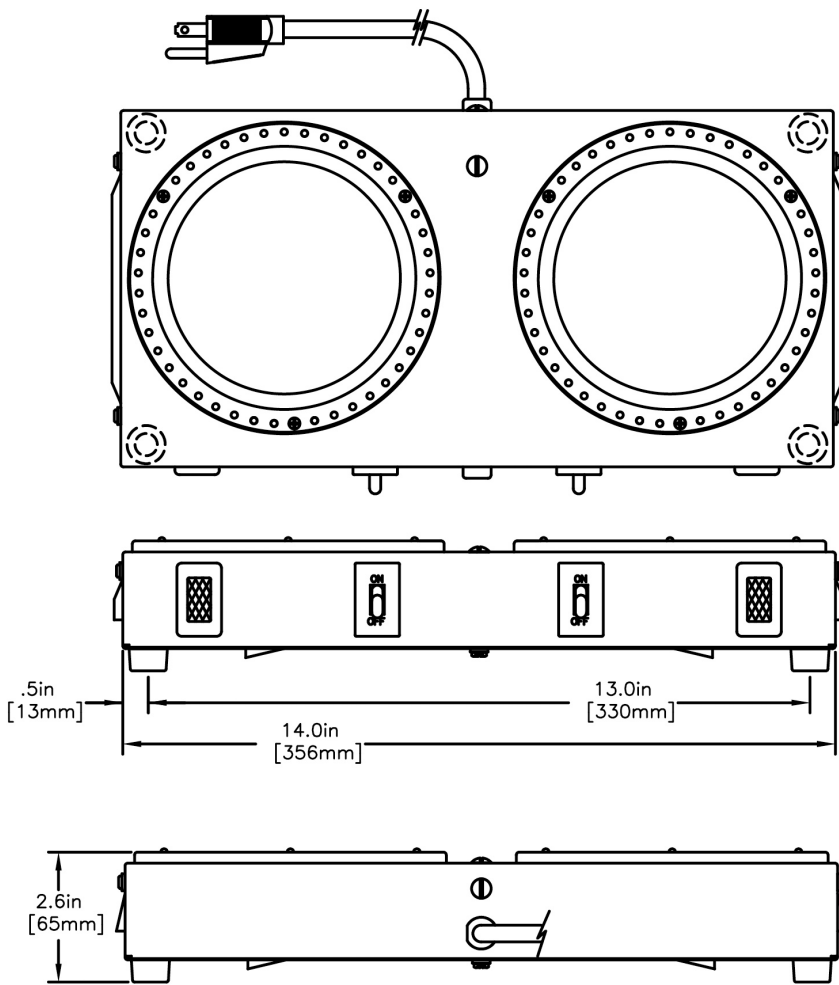

WX2 Warmer

Height: 2.6" Width: 14.0" Depth: 7.0"
(6.6cm) (35.6cm) (17.8cm)

•

Feature points are currently unavailable.

Agency:

Specifications

Product #: 06310.0004

Finish: Stainless

Last Updated:
09/17/2020

	Unit			Shipping				
	Height	Width	Depth	Height	Width	Depth	Weight	Volume
English	2.6 in.	14.0 in.	7.0 in.	10.0 in.	4.0 in.	15.6 in.	4.400 lbs	0.360 ft ³
Metric	6.6 cm	35.6 cm	17.8 cm	25.4 cm	10.2 cm	39.5 cm	1.996 kgs	0.010 m ³