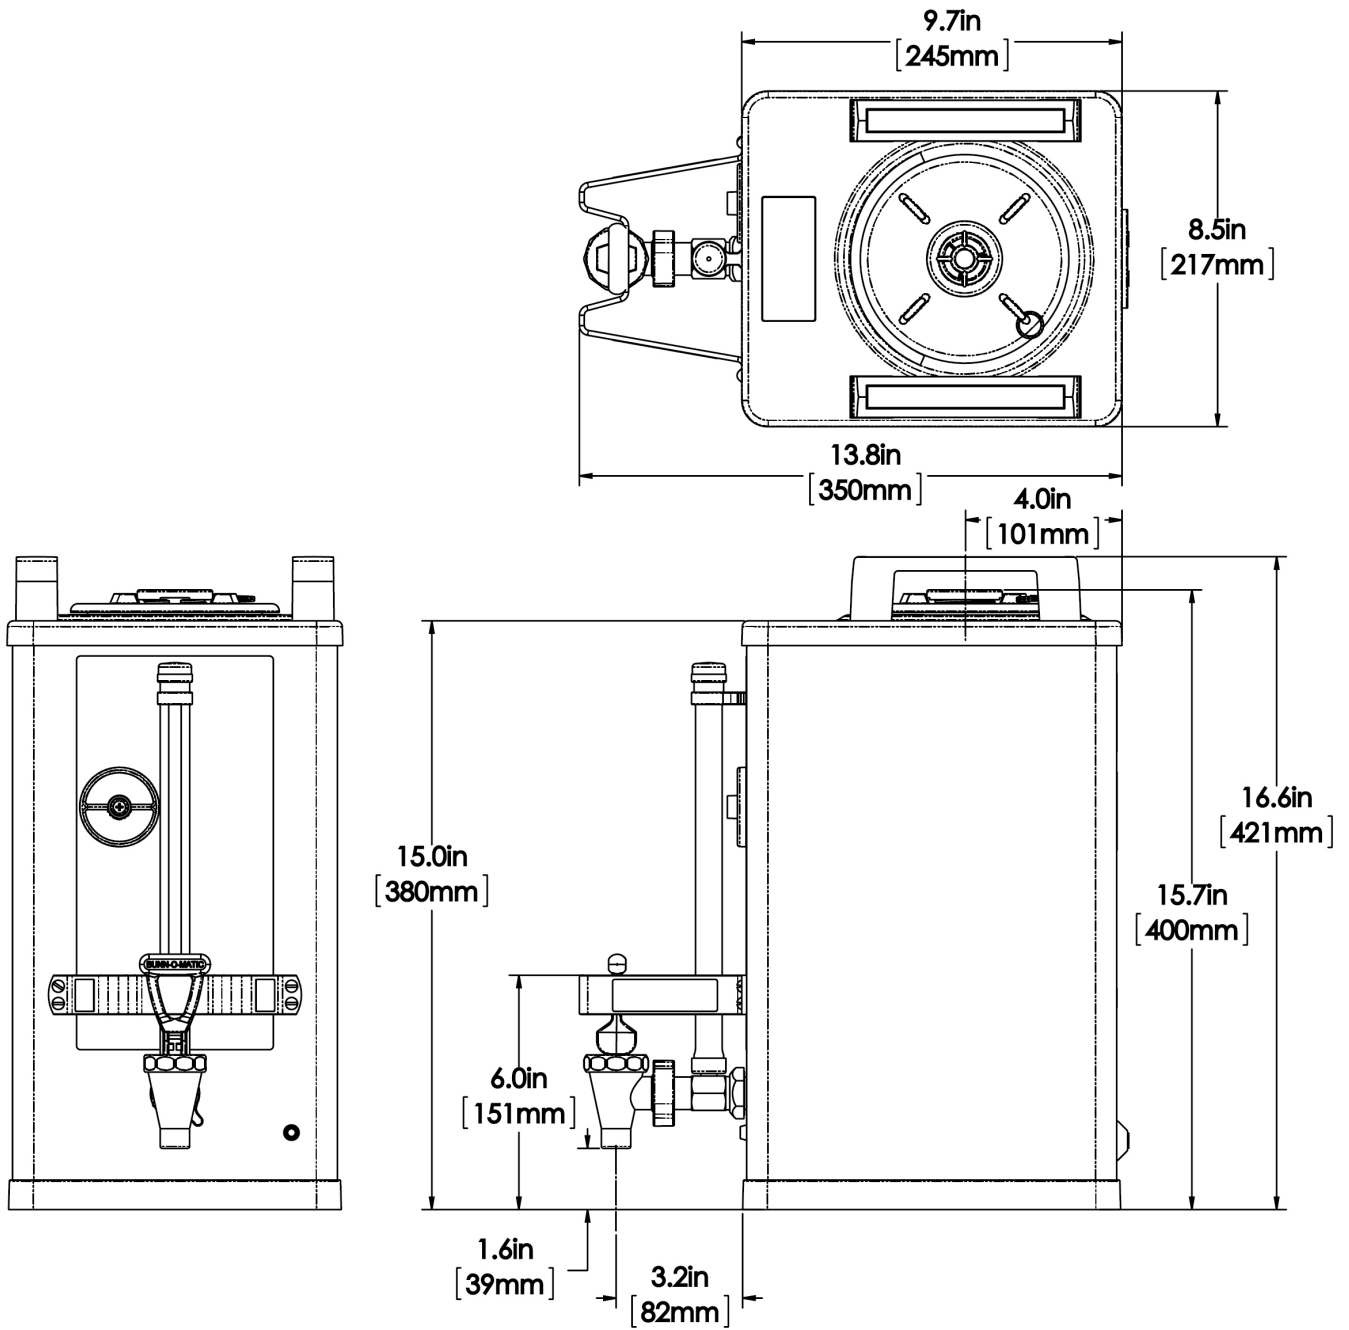

Last Updated:  
07/30/2024

	Unit			Shipping				
	Height	Width	Depth	Height	Width	Depth	Weight	Volume
English	16.6 in.	8.5 in.	13.8 in.	20.1 in.	11.3 in.	17.5 in.	16.850 lbs	2.293 ft <sup>3</sup>
Metric	42.2 cm	21.6 cm	35.1 cm	51.1 cm	28.6 cm	44.5 cm	7.643 kgs	0.065 m <sup>3</sup>