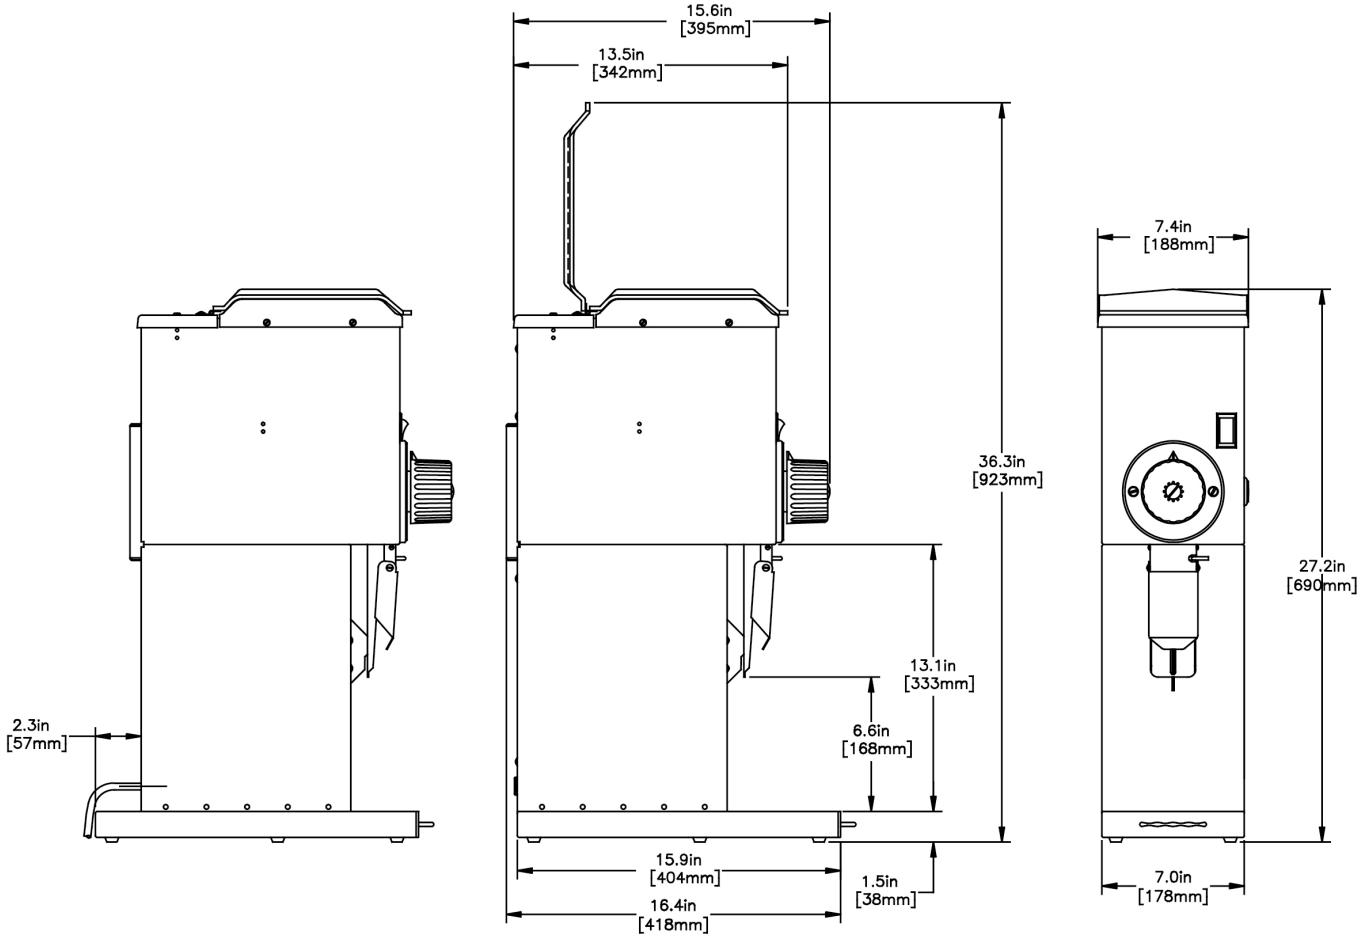

Last Updated:
11/30/2020

	Unit			Shipping				
	Height	Width	Depth	Height	Width	Depth	Weight	Volume
English	27.2 in.	7.4 in.	16.6 in.	32.8 in.	13.6 in.	23.1 in.	56.200 lbs	5.972 ft ³
Metric	69.1 cm	18.8 cm	42.2 cm	83.2 cm	34.6 cm	58.7 cm	25.492 kgs	0.169 m ³