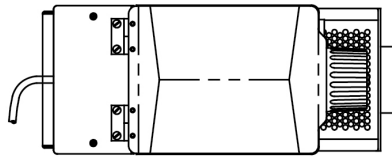

Additional Features

Plumbing Requirements

PSI	kPa	Fitting Supplied	Water Flow Required (GPM)
-	-	-	-

CAD Drawings

2D	Revit	KLC
●		

WARNING: This product can expose you to chemicals including Bisphenol A (BPA), which is known to the State of California to cause birth defects or other reproductive harm. For more information go to www.P65Warnings.ca.gov

Last Updated:
11/30/2020

	Unit			Shipping				
	Height	Width	Depth	Height	Width	Depth	Weight	Volume
English	27.2 in.	7.4 in.	16.6 in.	32.8 in.	13.6 in.	23.1 in.	56.200 lbs	5.972 ft ³
Metric	69.1 cm	18.8 cm	42.2 cm	83.2 cm	34.6 cm	58.7 cm	25.492 kgs	0.169 m ³