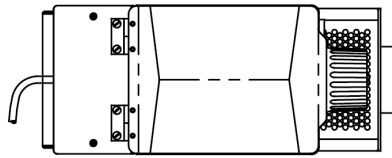

Additional Features

Plumbing Requirements

PSI	kPa	Fitting Supplied	Water Flow Required (GPM)
-	-	-	-

CAD Drawings

2D	Revit	KLC
●		

WARNING: This product can expose you to chemicals including Bisphenol A (BPA), which is known to the State of California to cause birth defects or other reproductive harm. For more information go to www.P65Warnings.ca.gov

Last Updated:
09/17/2020

	Unit			Shipping				
	Height	Width	Depth	Height	Width	Depth	Weight	Volume
English	27.2 in.	7.4 in.	16.6 in.	32.8 in.	13.6 in.	23.1 in.	56.200 lbs	5.972 ft ³
Metric	69.1 cm	18.8 cm	42.2 cm	83.2 cm	34.6 cm	58.7 cm	25.492 kgs	0.169 m ³