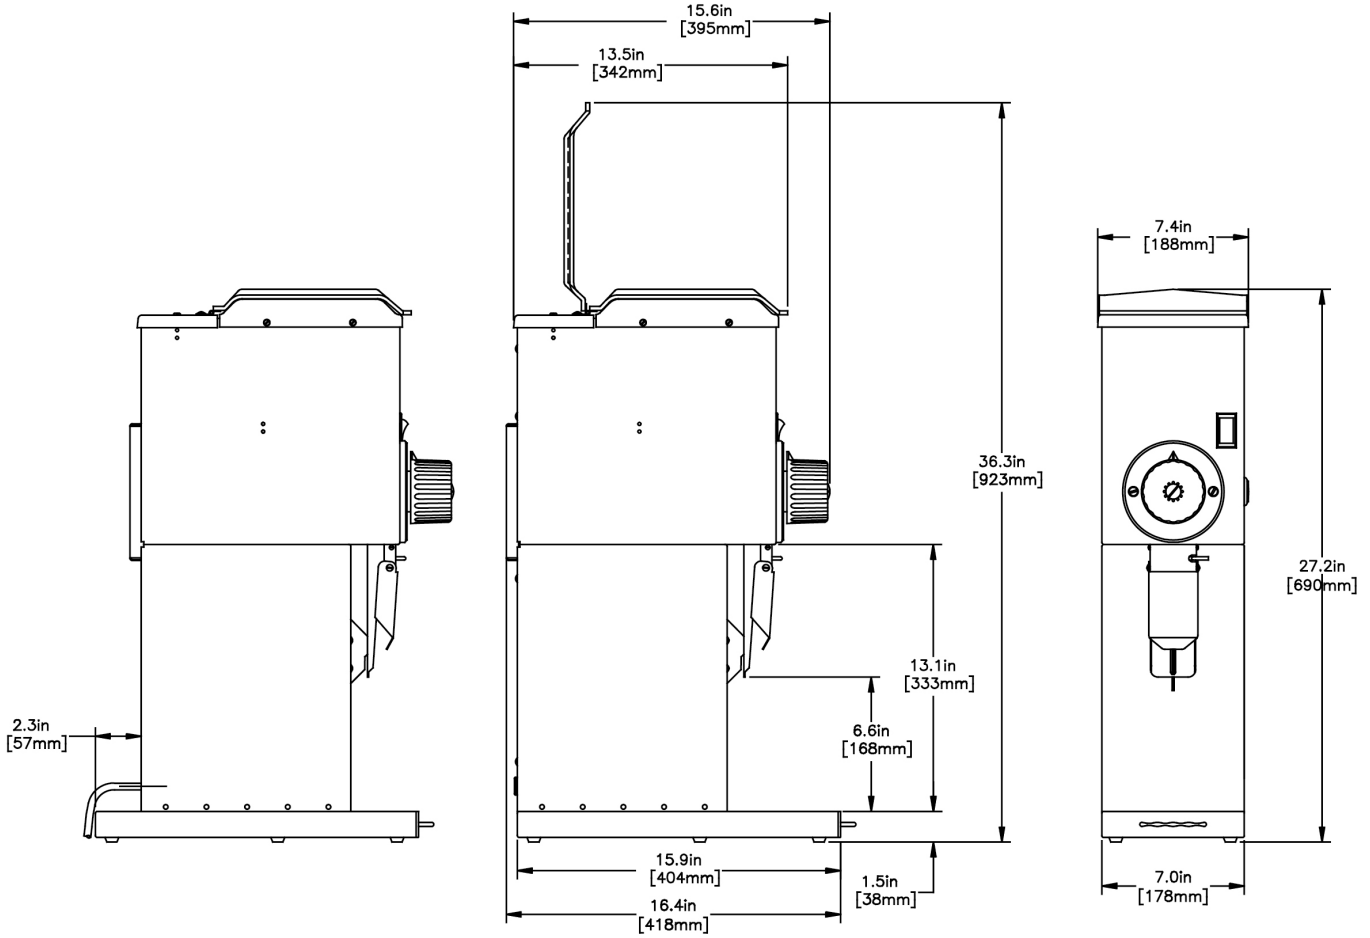

Last Updated:
09/17/2020

	Unit			Shipping				
	Height	Width	Depth	Height	Width	Depth	Weight	Volume
English	27.2 in.	7.4 in.	16.6 in.	32.8 in.	13.6 in.	23.1 in.	56.200 lbs	5.972 ft ³
Metric	69.1 cm	18.8 cm	42.2 cm	83.2 cm	34.6 cm	58.7 cm	25.492 kgs	0.169 m ³