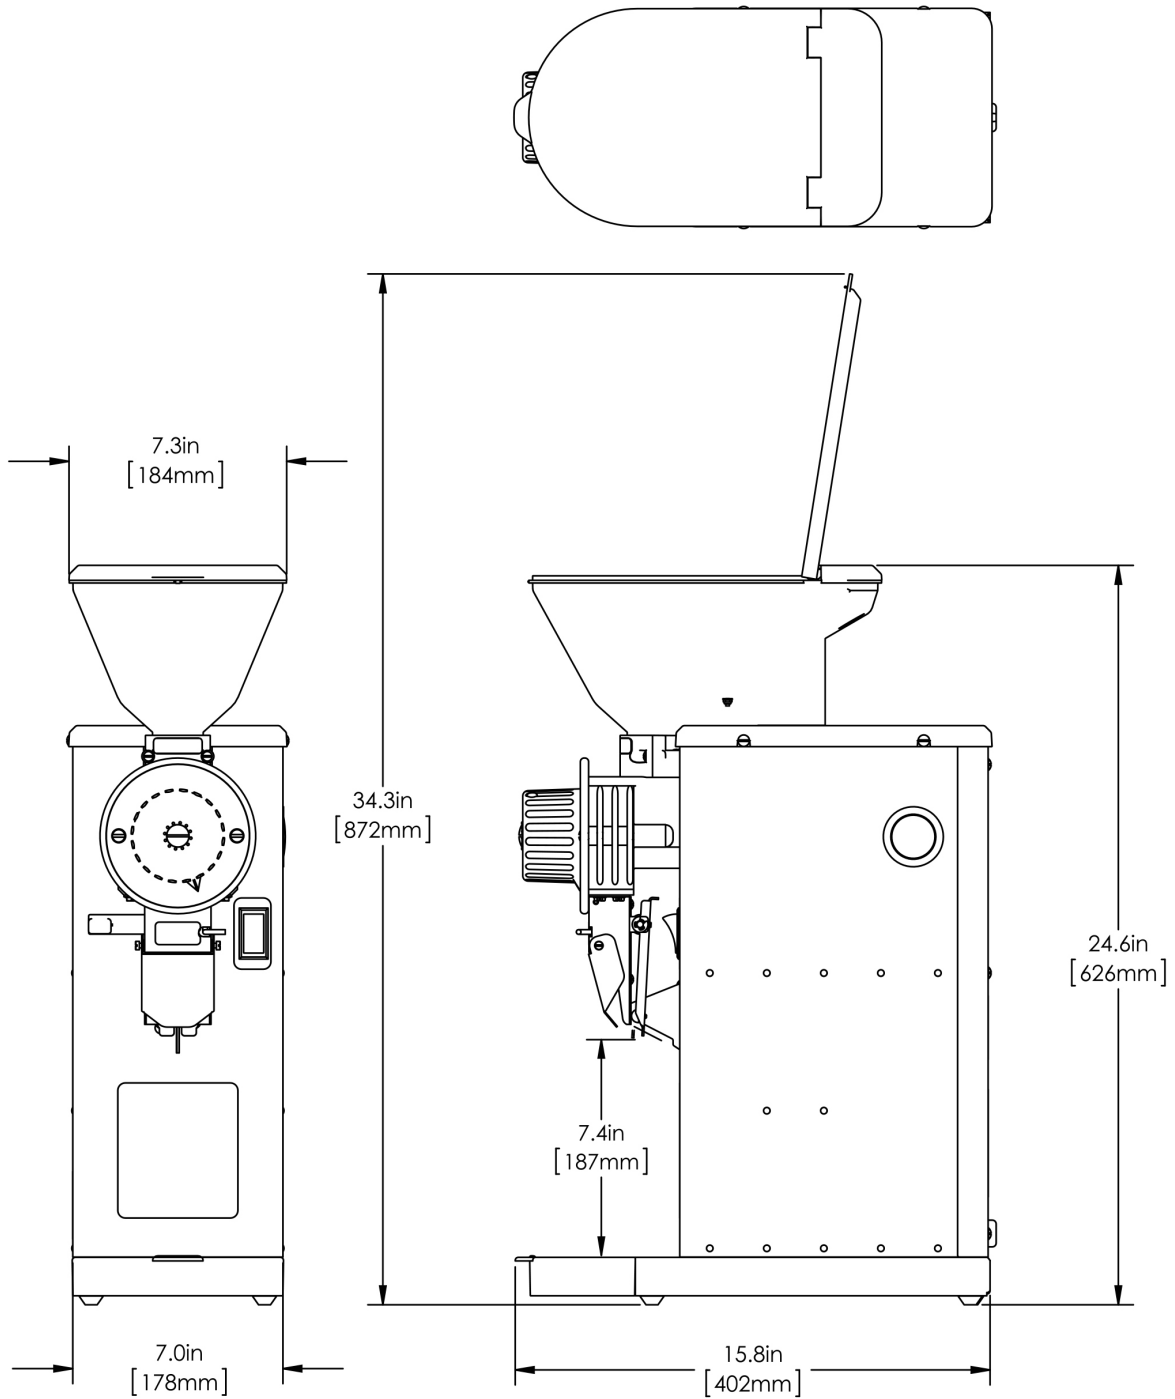

GVH-2, 220-240V 50/60HZ CE Euro TrkiBurr

Height: 24.6" Width: 7.3" Depth: 15.8"
(62.5cm) (18.5cm) (40.1cm)

- New sleek styling with visual .91 kg (2 lb) hopper promotes freshly ground coffee
- Versatile design allows grinding into bags, cans, and cups and other containers to meet a multitude of customer needs
- Base Model 55600.0001 can be purchased separately, as can any of the compatible hoppers (.45kg hopper=p/n 54329.1000; .90kg hopper=p/n 54332.1000; 1.36kg hopper=p/n 54335.1000)
- Fast grinding – .91 kg (two pounds) in about 60 seconds – maximizes speed of service
- 340° dial resolution for precise tuning of grind particle size
- Ergonomic clamp holds smaller size bags and containers in place for hands-free operation
- Easy to use cleaning lever ensures complete removal of all ground coffee from the grind chamber
- Precision Rockwell 65C hard burrs provide consistency, grind after grind
- Bag switch prevents grinding before bag/container is in place
- Industry leading grinding burr warranty
- Turkish Burrs for finer grind particle size

Agency:

Specifications

Product #: 55600.0201

Finish: Stainless

Hoppers: One

Hopper Capacity: 2.00 lbs (0.907 kgs)

Additional Features

Electrical & Capacity

Last Updated:
08/15/2024

	Unit			Shipping				
	Height	Width	Depth	Height	Width	Depth	Weight	Volume
English	24.6 in.	7.3 in.	15.8 in.	31.4 in.	11.2 in.	20.1 in.	52.140 lbs	4.076 ft ³
Metric	62.5 cm	18.5 cm	40.1 cm	79.7 cm	28.4 cm	51.0 cm	23.651 kgs	0.115 m ³