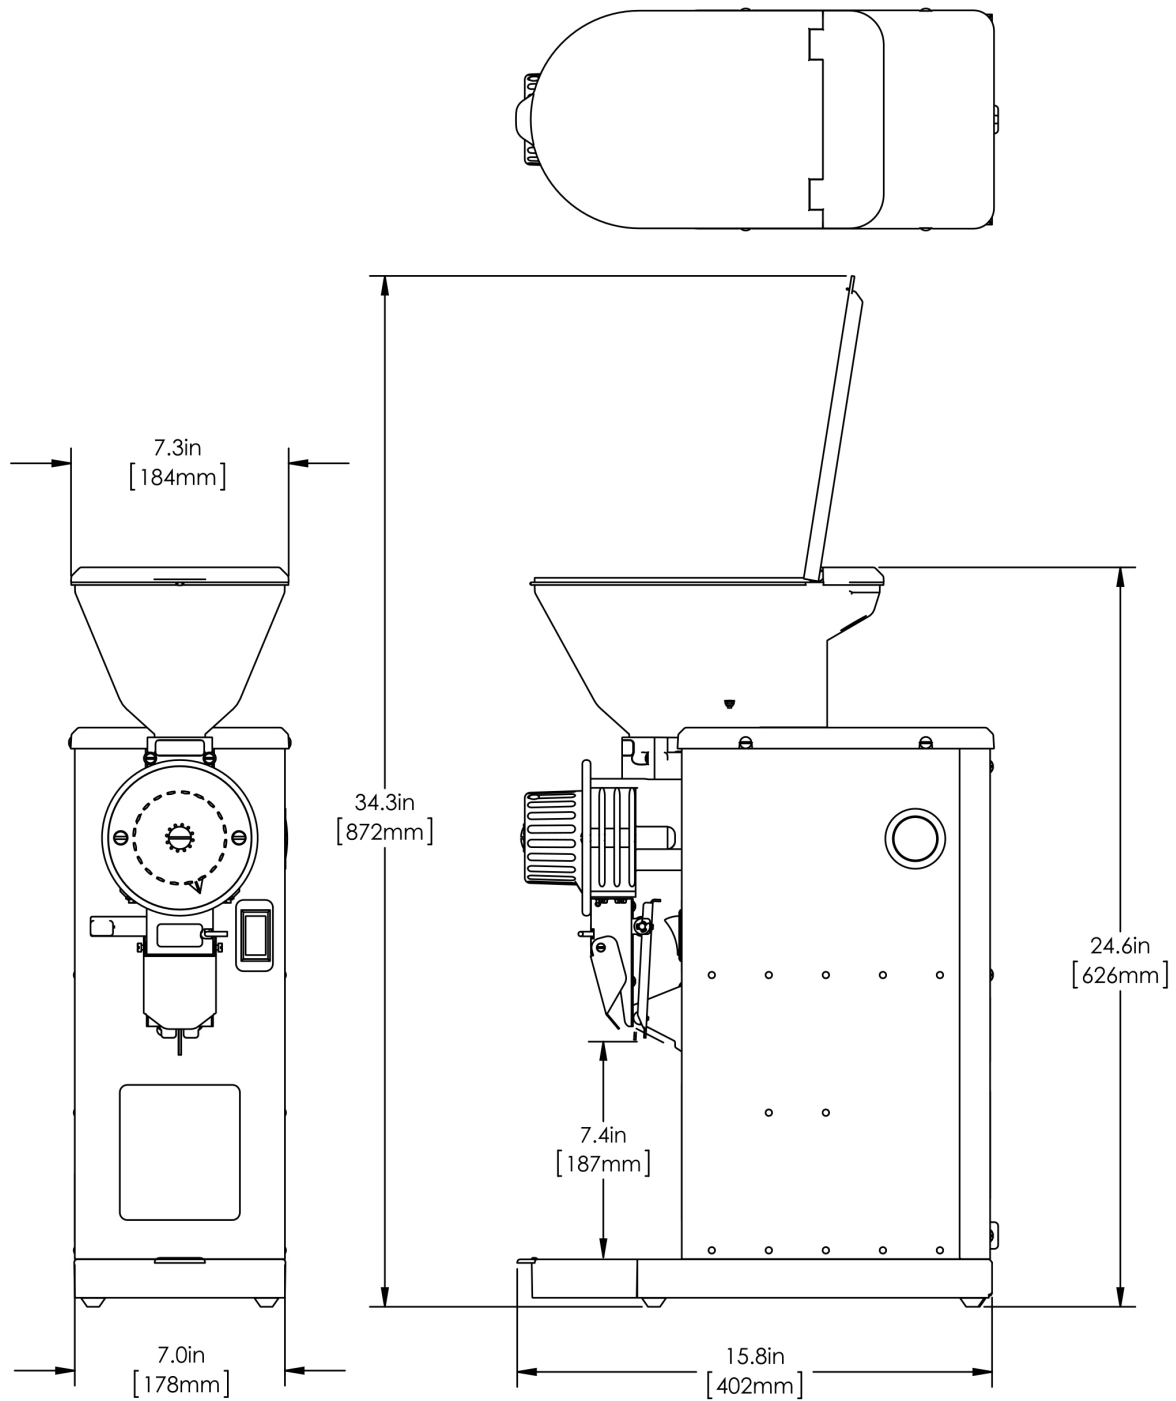

GVH-2, 220-240V 50/60HZ CE Euro TrkiBurr

Height: 24.6" Width: 7.3" Depth: 15.8"
(62.5cm) (18.5cm) (40.1cm)

- New sleek styling with visual .91 kg (2 lb) hopper promotes freshly ground coffee
- Versatile design allows grinding into bags, cans, and cups and other containers to meet a multitude of customer needs
- Base Model 55600.0001 can be purchased separately, as can any of the compatible hoppers (.45kg hopper=p/n 54329.1000; .90kg hopper=p/n 54332.1000; 1.36kg hopper=p/n 54335.1000)
- Fast grinding – .91 kg (two pounds) in about 60 seconds – maximizes speed of service
- 340° dial resolution for precise tuning of grind particle size
- Ergonomic clamp holds smaller size bags and containers in place for hands-free operation
- Easy to use cleaning lever ensures complete removal of all ground coffee from the grind chamber
- Precision Rockwell 65C hard burrs provide consistency, grind after grind
- Bag switch prevents grinding before bag/container is in place
- Industry leading grinding burr warranty
- Turkish Burrs for finer grind particle size

Agency:

Specifications

Product #: 55600.0201

Finish: Stainless

Hoppers: One

Hopper Capacity: 2.00 lbs (0.907 kgs)

Additional Features

Electrical & Capacity

Last Updated:
02/13/2024

	Unit			Shipping				
	Height	Width	Depth	Height	Width	Depth	Weight	Volume
English	24.6 in.	7.3 in.	15.8 in.	31.4 in.	11.2 in.	20.1 in.	52.140 lbs	4.076 ft ³
Metric	62.5 cm	18.5 cm	40.1 cm	79.7 cm	28.4 cm	51.0 cm	23.651 kgs	0.115 m ³