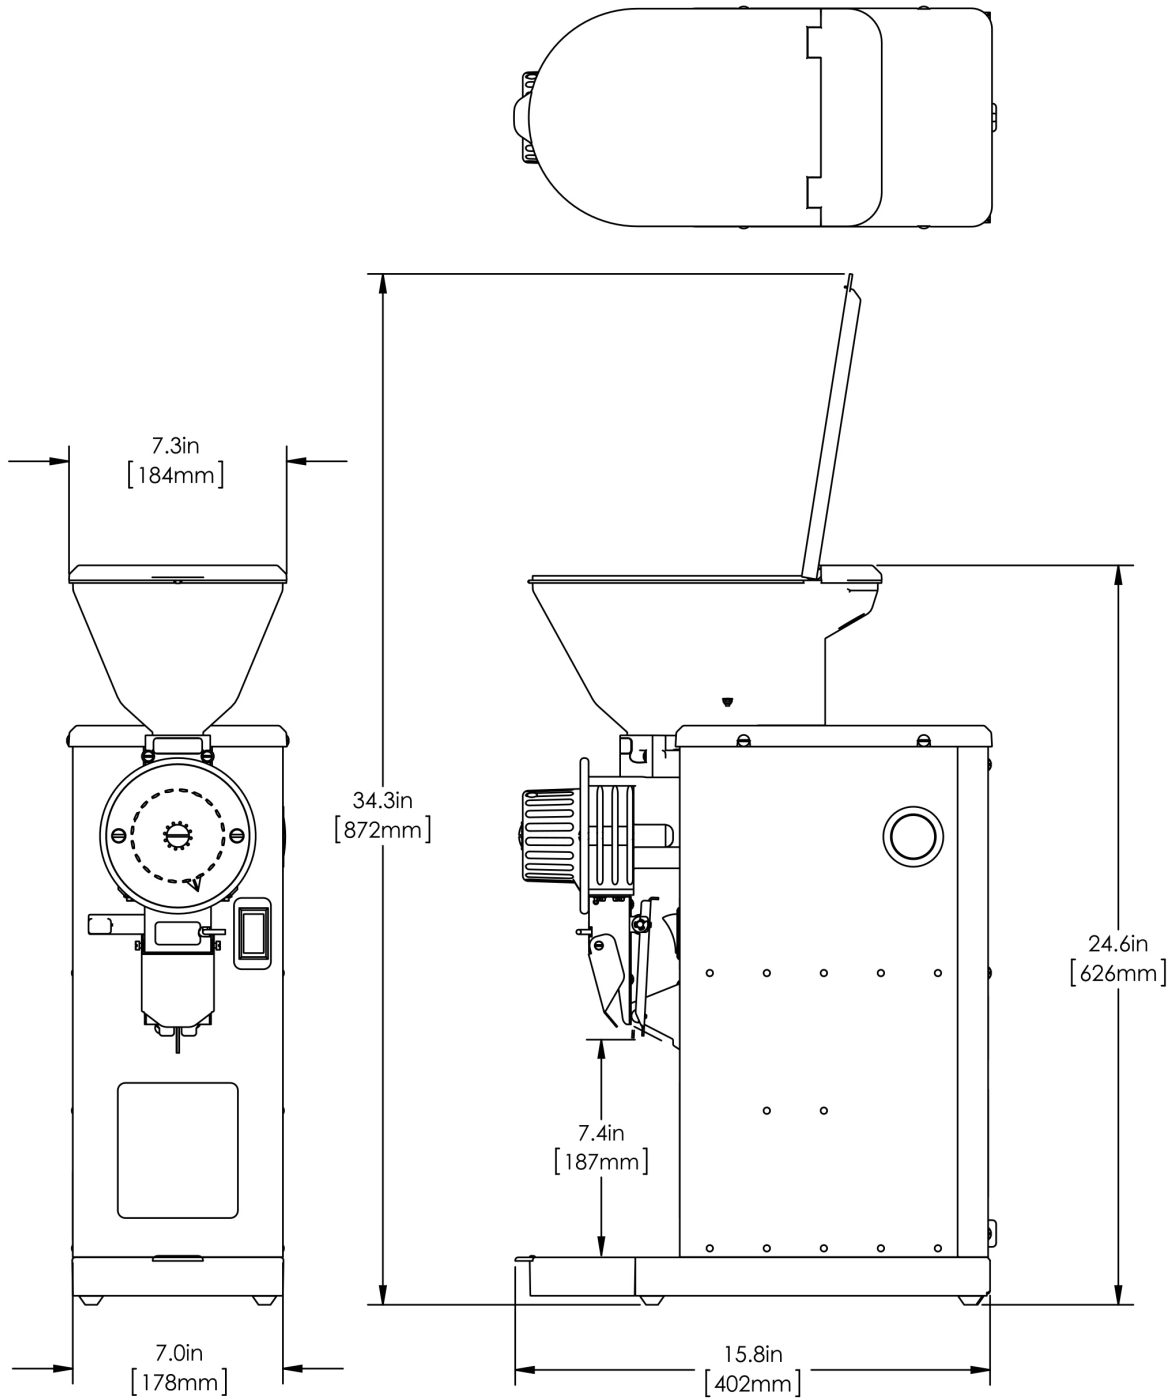

GVH-2, 220-240V 50/60HZ CE Euro TrkiBurr

Height: 24.6" Width: 7.3" Depth: 15.8"
(62.5cm) (18.5cm) (40.1cm)

- New sleek styling with visual .91 kg (2 lb) hopper promotes freshly ground coffee
- Versatile design allows grinding into bags, cans, and cups and other containers to meet a multitude of customer needs
- Base Model 55600.0001 can be purchased separately, as can any of the compatible hoppers (.45kg hopper=p/n 54329.1000; .90kg hopper=p/n 54332.1000; 1.36kg hopper=p/n 54335.1000)
- Fast grinding – .91 kg (two pounds) in about 60 seconds – maximizes speed of service
- 340° dial resolution for precise tuning of grind particle size
- Ergonomic clamp holds smaller size bags and containers in place for hands-free operation
- Easy to use cleaning lever ensures complete removal of all ground coffee from the grind chamber
- Precision Rockwell 65C hard burrs provide consistency, grind after grind
- Bag switch prevents grinding before bag/container is in place
- Industry leading grinding burr warranty
- Turkish Burrs for finer grind particle size

Agency:

Specifications

Product #: 55600.0201

Finish: Stainless

Hoppers: One

Hopper Capacity: 2.00 lbs (0.907 kgs)

Electrical & Capacity

Volts*	Amps	Watts	Cord Attached	Plug Type	8oz cups/hr 236ml cups/hr	Input H ² O Temp.	Phase	# Wires plus Ground	Hertz
220-240	6.5-7.8	990-1080	Yes	EURO 16A	-	60°F (15.5°C)	1	2	50-60

Last Updated:
03/30/2023

	Unit			Shipping				
	Height	Width	Depth	Height	Width	Depth	Weight	Volume
English	24.6 in.	7.3 in.	15.8 in.	31.4 in.	11.2 in.	20.1 in.	52.140 lbs	4.076 ft ³
Metric	62.5 cm	18.5 cm	40.1 cm	79.7 cm	28.4 cm	51.0 cm	23.651 kgs	0.115 m ³