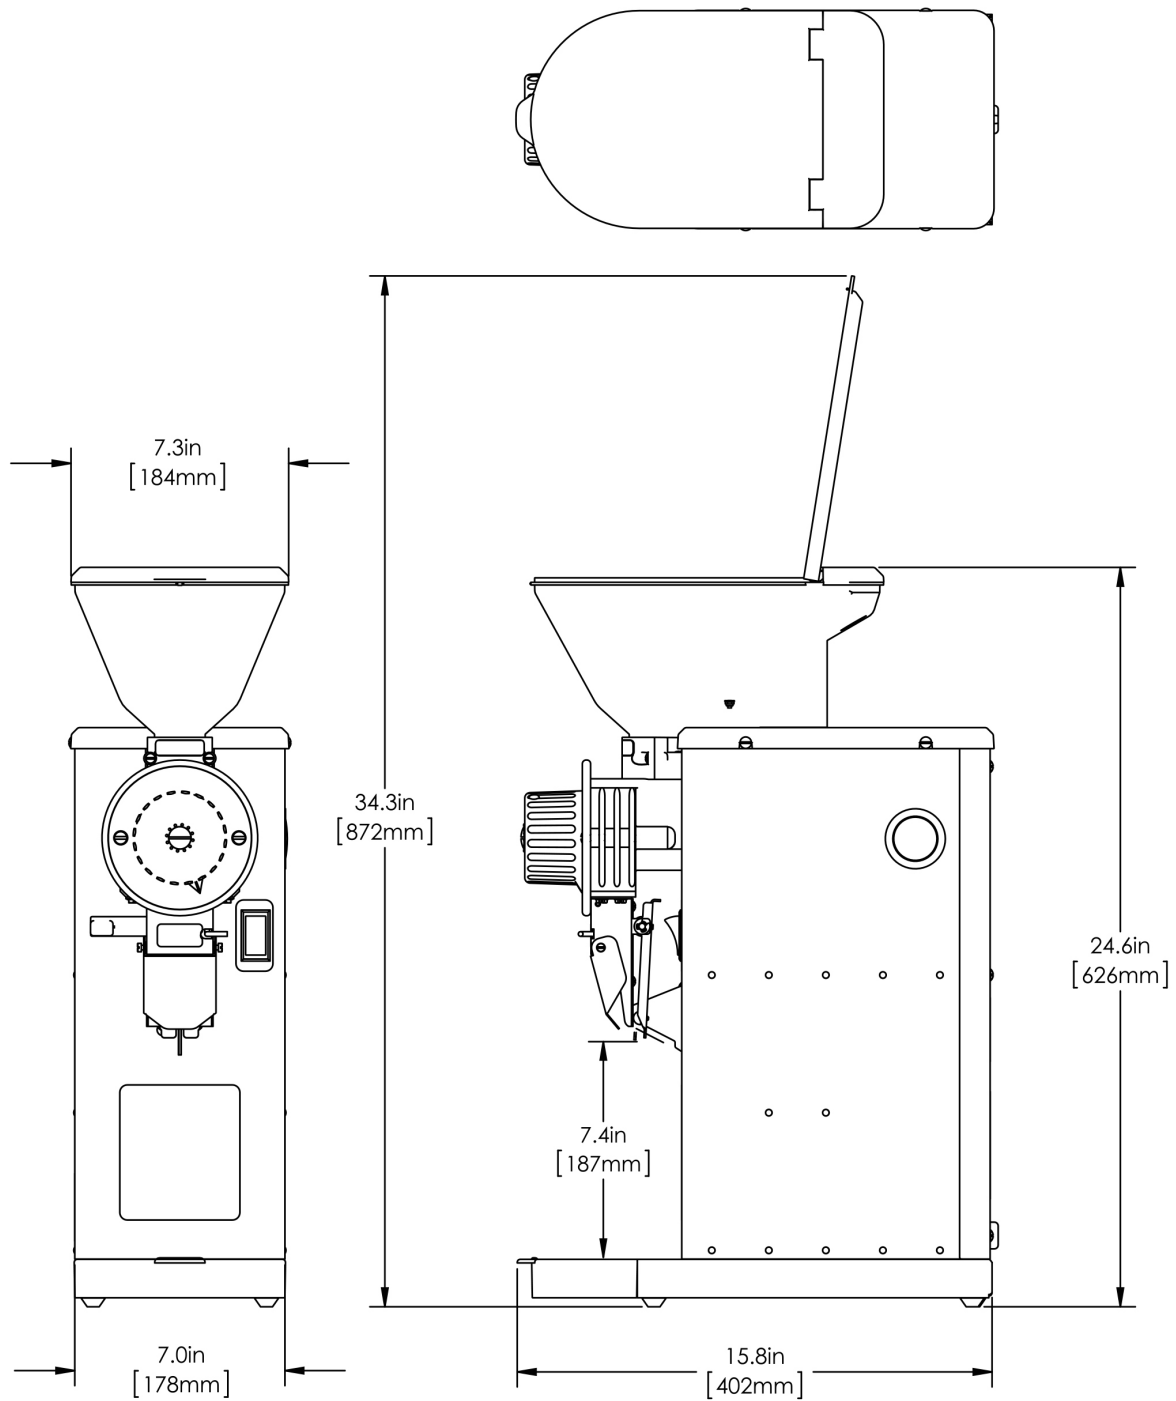

GVH-2, 220-240V 50/60HZ CE Euro TrkiBurr

Height: 24.6" Width: 7.3" Depth: 15.8"
(62.5cm) (18.5cm) (40.1cm)

- New sleek styling with visual .91 kg (2 lb) hopper promotes freshly ground coffee
- Versatile design allows grinding into bags, cans, and cups and other containers to meet a multitude of customer needs
- Base Model 55600.0001 can be purchased separately, as can any of the compatible hoppers (.45kg hopper=p/n 54329.1000; .90kg hopper=p/n 54332.1000; 1.36kg hopper=p/n 54335.1000)
- Fast grinding – .91 kg (two pounds) in about 60 seconds – maximizes speed of service
- 340° dial resolution for precise tuning of grind particle size
- Ergonomic clamp holds smaller size bags and containers in place for hands-free operation
- Easy to use cleaning lever ensures complete removal of all ground coffee from the grind chamber
- Precision Rockwell 65C hard burrs provide consistency, grind after grind
- Bag switch prevents grinding before bag/container is in place
- Industry leading grinding burr warranty
- Turkish Burrs for finer grind particle size

Agency:

Specifications

Product #: 55600.0201

Finish: Stainless

Hoppers: One

Hopper Capacity: 2.00 lbs (0.907 kgs)

Additional Features

Electrical & Capacity

Last Updated:
12/15/2020

	Unit			Shipping				
	Height	Width	Depth	Height	Width	Depth	Weight	Volume
English	24.6 in.	7.3 in.	15.8 in.	31.4 in.	11.2 in.	20.1 in.	52.140 lbs	4.076 ft ³
Metric	62.5 cm	18.5 cm	40.1 cm	79.7 cm	28.4 cm	51.0 cm	23.651 kgs	0.115 m ³