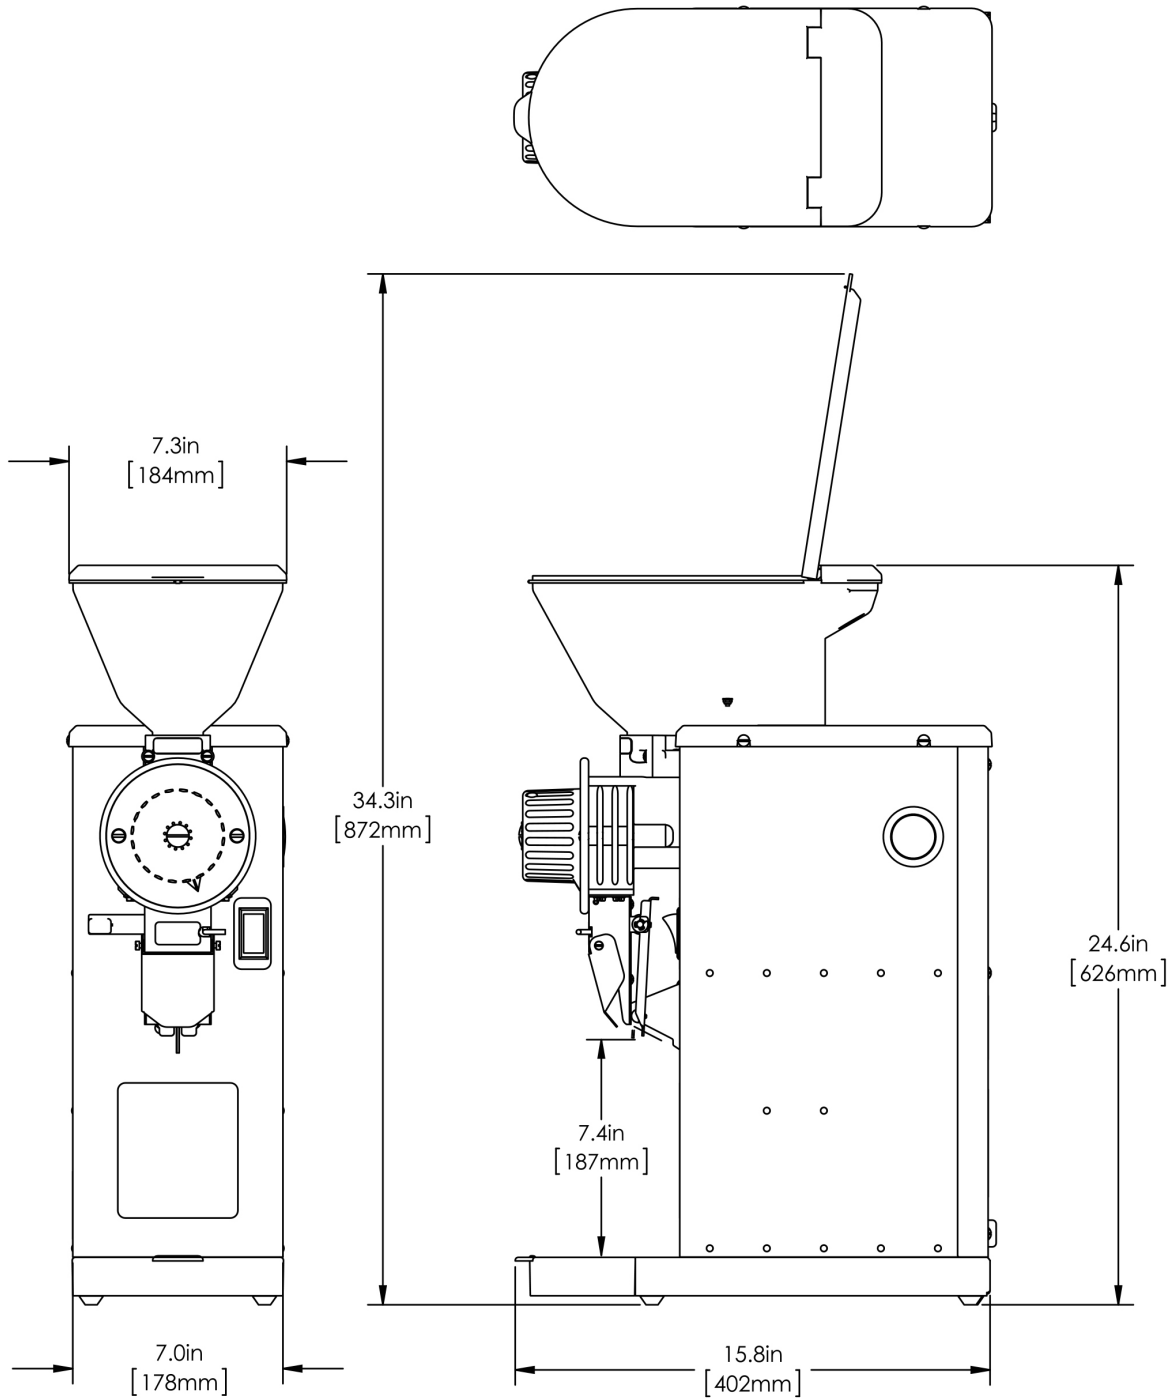

GVH-2, 220-240V 50/60HZ CE Euro TrkiBurr

Height: 24.6" Width: 7.3" Depth: 15.8"
(62.5cm) (18.5cm) (40.1cm)

- New sleek styling with visual .91 kg (2 lb) hopper promotes freshly ground coffee
- Versatile design allows grinding into bags, cans, and cups and other containers to meet a multitude of customer needs
- Base Model 55600.0001 can be purchased separately, as can any of the compatible hoppers (.45kg hopper=p/n 54329.1000; .90kg hopper=p/n 54332.1000; 1.36kg hopper=p/n 54335.1000)
- Fast grinding – .91 kg (two pounds) in about 60 seconds – maximizes speed of service
- 340° dial resolution for precise tuning of grind particle size
- Ergonomic clamp holds smaller size bags and containers in place for hands-free operation
- Easy to use cleaning lever ensures complete removal of all ground coffee from the grind chamber
- Precision Rockwell 65C hard burrs provide consistency, grind after grind
- Bag switch prevents grinding before bag/container is in place
- Industry leading grinding burr warranty
- Turkish Burrs for finer grind particle size

Agency:

Specifications

Product #: 55600.0201

Finish: Stainless

Hoppers: One

Hopper Capacity: 2.00 lbs (0.907 kgs)

Additional Features

Electrical & Capacity

Last Updated:
07/02/2020

	Unit			Shipping				
	Height	Width	Depth	Height	Width	Depth	Weight	Volume
English	24.6 in.	7.3 in.	15.8 in.	31.4 in.	11.2 in.	20.1 in.	52.140 lbs	4.076 ft ³
Metric	62.5 cm	18.5 cm	40.1 cm	79.7 cm	28.4 cm	51.0 cm	23.651 kgs	0.115 m ³