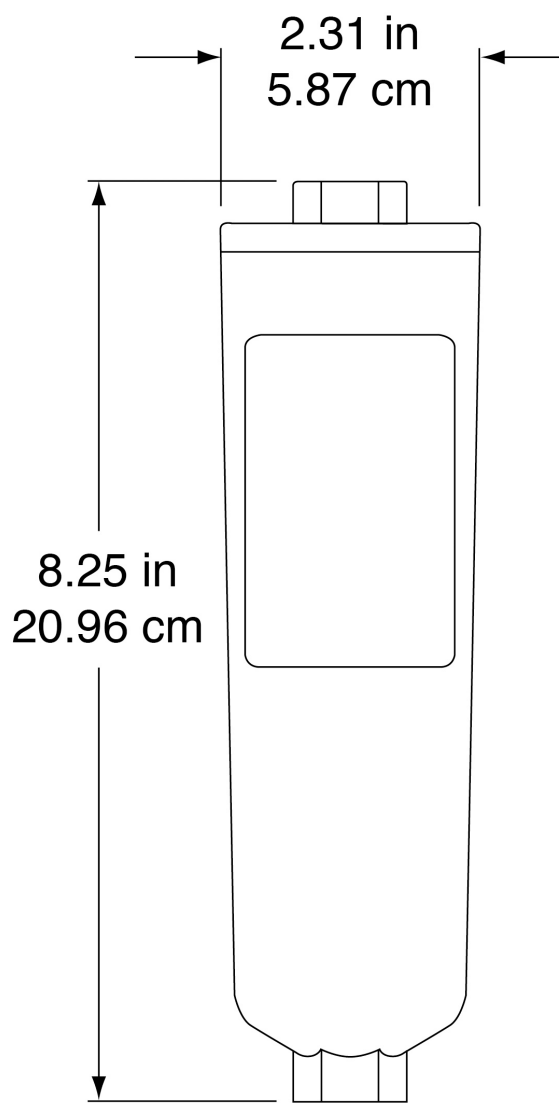

Last Updated:
01/26/2022

ED-17-TL

	Dimensions of Filter System <i>(filter head with filter cartridge)</i>			Installed Dimensions <i>(Installation with wall mounting)</i>			Cartridge Dimensions <i>(filter cartridge only)</i>		
	Height	Width	Depth	Height	Width	Depth	Height	Width	Depth
English	-	-	-	-	-	-	-	-	-
Metric	-	-	-	-	-	-	-	-	-