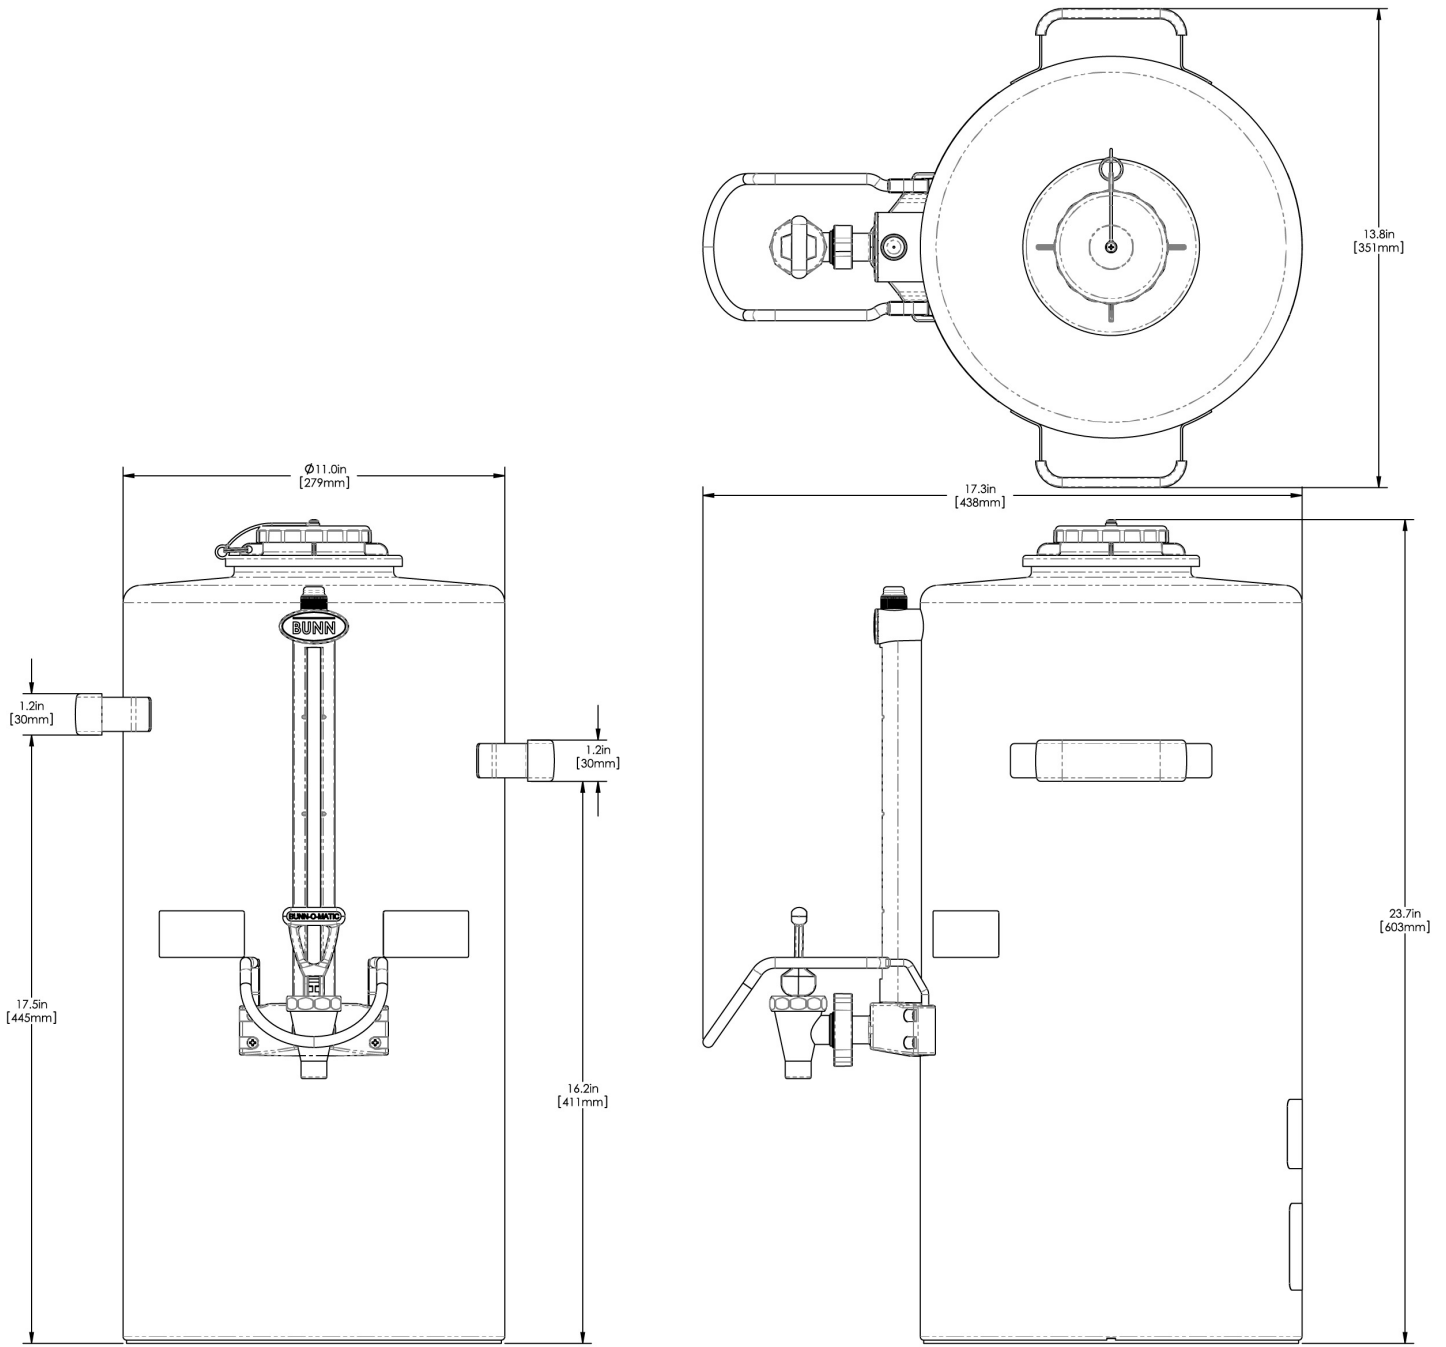

3Gal(11.4L) Titan TF Srvr

Height: 23.7" Width: 13.8" Depth: 17.3"
(60.2cm) (35.1cm) (43.9cm)

- Brew-through lid
- Fast flow faucet with heightened serving clearance allows for dispensing directly into large cups, decanters and thermal carafes
- Integrated sight gauge assembly allows for easy cleaning
- Durable all stainless steel construction
- Eco-friendly foam-insulated
- Offset handles allow servers to be placed next to each other
- Contemporary styling and wrap program for maximum merchandising
- Ships with full-color iced tea decal
- Sump dispense valve assures complete dispensing
- PROP 65 Warning Decal included in packaging with equipment

Last Updated:
11/13/2020

	Unit			Shipping				
	Height	Width	Depth	Height	Width	Depth	Weight	Volume
English	23.7 in.	13.8 in.	17.3 in.	19.0 in.	14.9 in.	27.5 in.	19.100 lbs	4.498 ft ³
Metric	60.2 cm	35.1 cm	43.9 cm	48.3 cm	37.8 cm	69.9 cm	8.664 kgs	0.127 m ³

Last Updated:
11/13/2020

Related Products & Accessories: 3Gal(11.4L) Titan TF Svr(39400.0001)

HANDLE, FAUCET
ORANGE TF SERV

Product #: 39081.0001

TITAN DUAL, 120/208V
1PH/3PH

Product #: 39200.0000

TITAN SINGLE, 120/208V