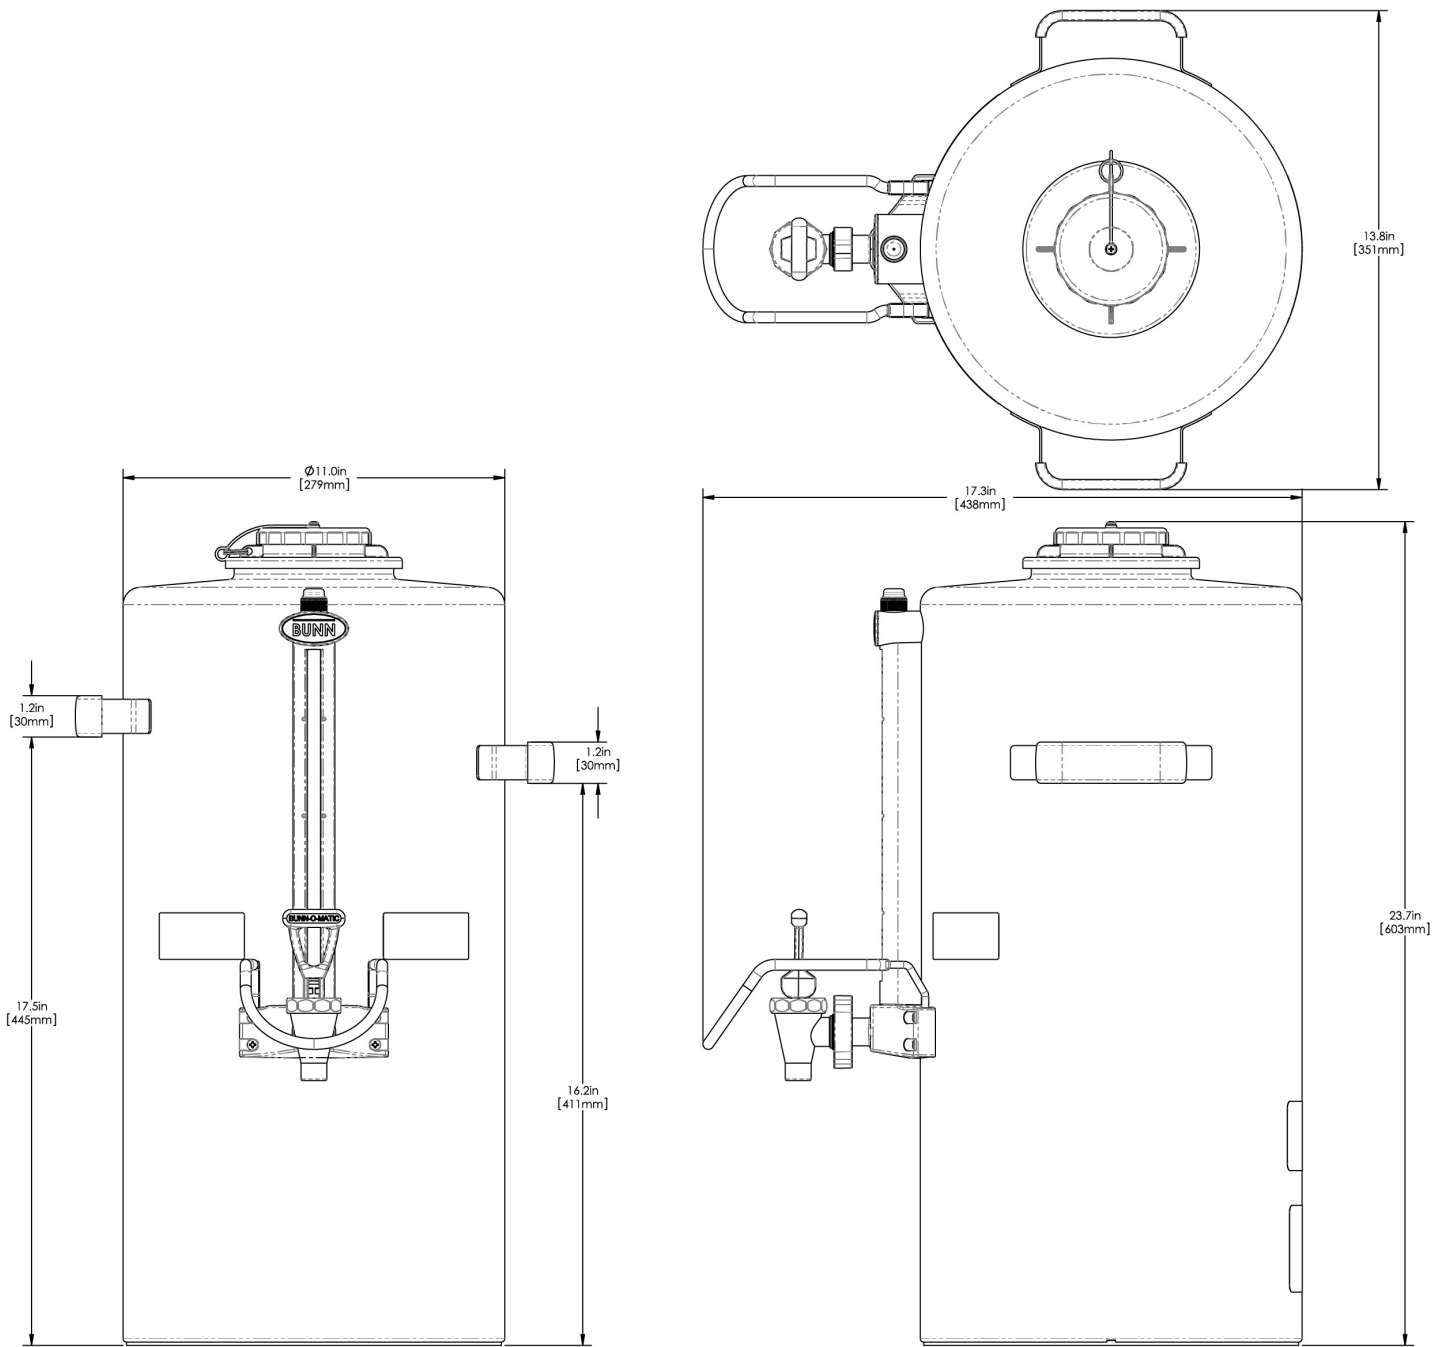

3Gal(11.4L) Titan TF Srvr

Height: 23.7" Width: 13.8" Depth: 17.3"
(60.2cm) (35.1cm) (43.9cm)

- Brew-through lid
- Fast flow faucet with heightened serving clearance allows for dispensing directly into large cups, decanters and thermal carafes
- Integrated sight gauge assembly allows for easy cleaning
- Durable all stainless steel construction
- Eco-friendly foam-insulated
- Offset handles allow servers to be placed next to each other
- Contemporary styling and wrap program for maximum merchandising
- Ships with full-color iced tea decal
- Sump dispense valve assures complete dispensing
- PROP 65 Warning Decal included in packaging with equipment

Agency:

Specifications

Product #: 39400.0001

Finish: Stainless

Additional Features

Holding Capacity

English	Metric
384 oz.	11.4 L

WARNING: This product can expose you to chemicals including Bisphenol A (BPA), which is known to the State of California to cause birth defects or other reproductive harm. For more information go to www.P65Warnings.ca.gov

Last Updated:
09/18/2020

Unit				Shipping				
	Height	Width	Depth	Height	Width	Depth	Weight	Volume
English	23.7 in.	13.8 in.	17.3 in.	19.0 in.	14.9 in.	27.5 in.	19.100 lbs	4.498 ft ³
Metric	60.2 cm	35.1 cm	43.9 cm	48.3 cm	37.8 cm	69.9 cm	8.664 kgs	0.127 m ³

Last Updated:
09/18/2020

Related Products & Accessories: 3Gal(11.4L) Titan TF Svr(39400.0001)

HANDLE, FAUCET
ORANGE TF SERV

Product #: 39081.0001

TITAN DUAL, 120/208V
1PH/3PH

Product #: 39200.0000

TITAN SINGLE, 120/208V