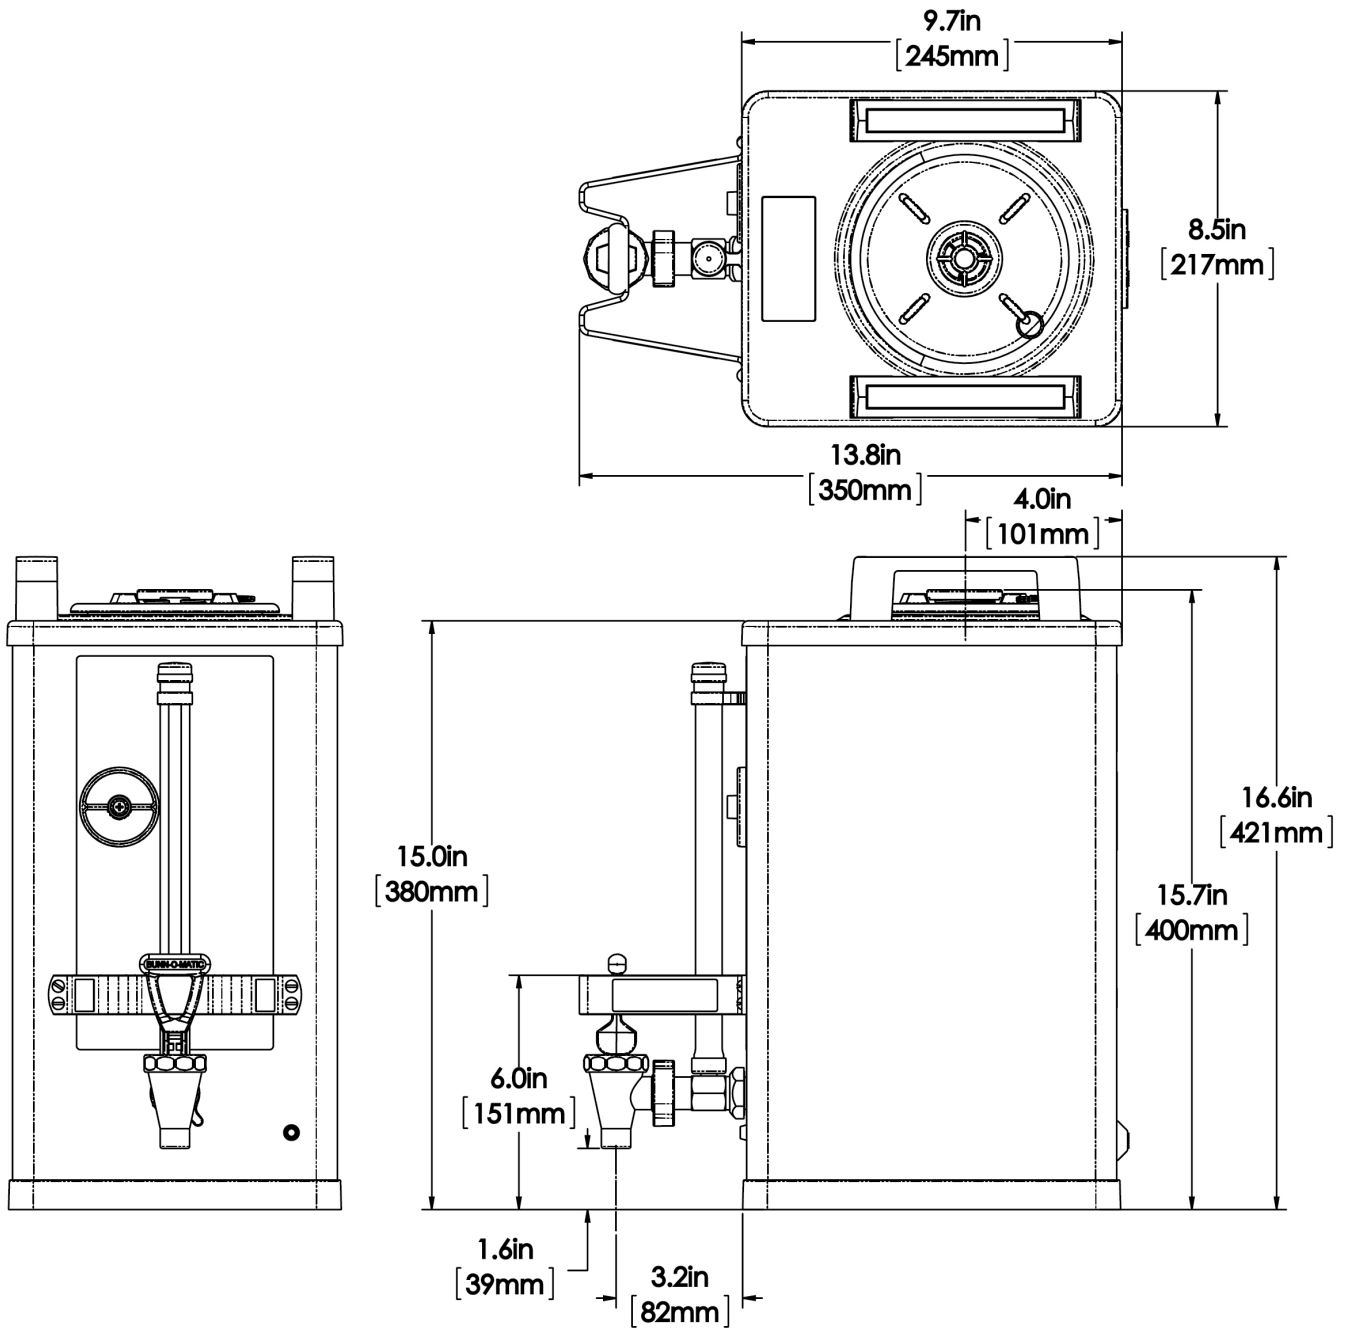

1.5Gal(5.7L) SH Srvr SST

Height: 16.6" Width: 8.5" Depth: 13.8"
(42.2cm) (21.6cm) (35.1cm)

- LED power indicator shows server is operational
- Safety-Fresh® patented brew-through lid with vapor seal and spill prevention
- Soft Heat® servers supply controlled heat to coffee to maintain flavor and temperature

Agency:

KSA

Specifications

Product #: 27850.0001

Finish: Stainless

Handle: Top Handle

Additional Features

Holding Capacity

Last Updated:
09/30/2024

	Unit			Shipping				
	Height	Width	Depth	Height	Width	Depth	Weight	Volume
English	16.6 in.	8.5 in.	13.8 in.	20.1 in.	11.3 in.	17.5 in.	16.900 lbs	2.293 ft ³
Metric	42.2 cm	21.6 cm	35.1 cm	51.1 cm	28.6 cm	44.5 cm	7.666 kgs	0.065 m ³