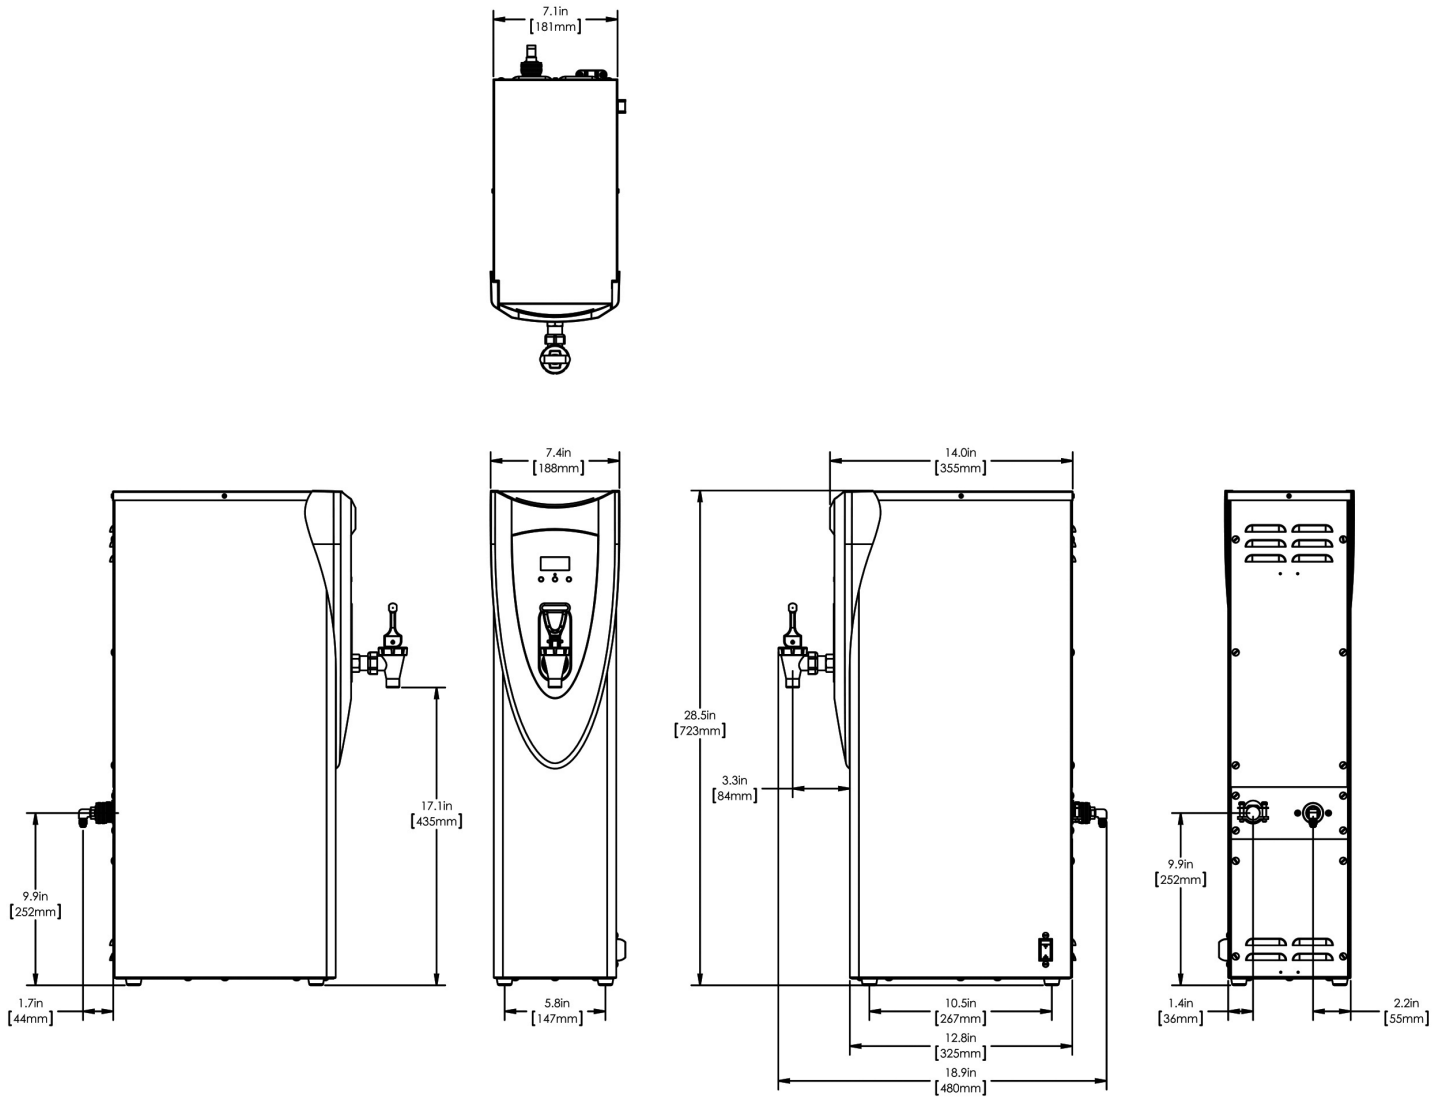

Plumbing Requirements

PSI	kPa	Fitting Supplied	Water Flow Required (GPM)
20-90	138-621	1/4" Male Flare Fitting	-

CAD Drawings

2D	Revit	KLC

WARNING:

BUNN® reserves the right to change specifications and product design without notice. Such revisions do not entitle the buyer to corresponding changes, improvements, additions or replacements for previously purchased equipment. For most current specifications and other info visit bunn.com.

Last Updated:
07/08/2025

	Unit			Shipping				
	Height	Width	Depth	Height	Width	Depth	Weight	Volume
English	28.5 in.	7.6 in.	18.9 in.	32.3 in.	10.8 in.	20.4 in.	32.000 lbs	4.120 ft ³
Metric	72.4 cm	19.3 cm	48.0 cm	82.1 cm	27.5 cm	51.8 cm	14.515 kgs	0.117 m ³