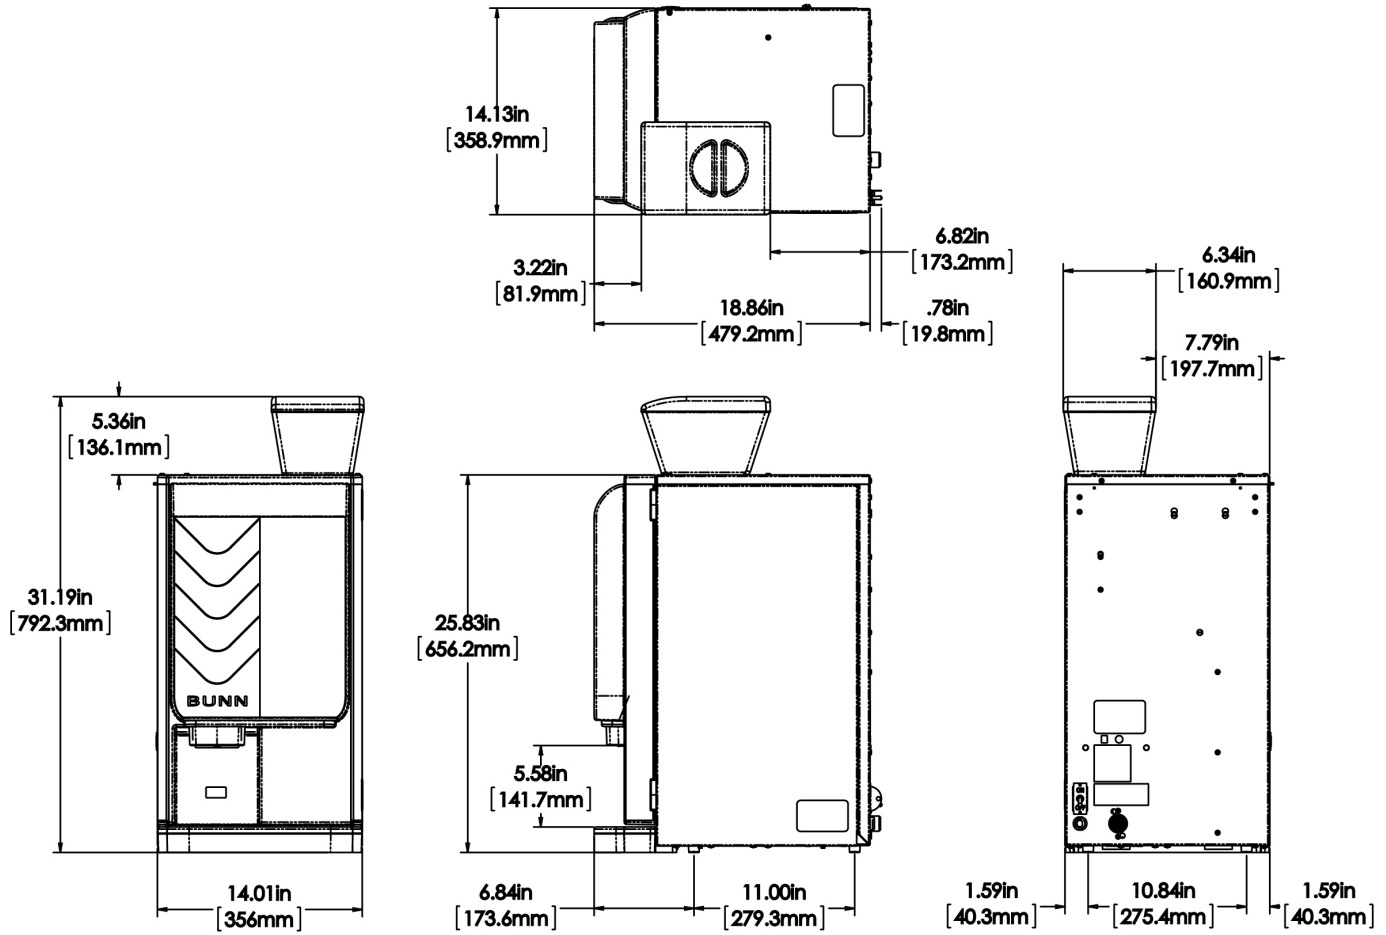

Last Updated:
12/04/2020

	Unit			Shipping				
	Height	Width	Depth	Height	Width	Depth	Weight	Volume
English	31.3 in.	14.1 in.	18.9 in.	38.0 in.	17.9 in.	25.9 in.	101.000 lbs	10.171 ft³
Metric	79.5 cm	35.8 cm	48.0 cm	96.5 cm	45.4 cm	65.7 cm	45.814 kgs	0.288 m³