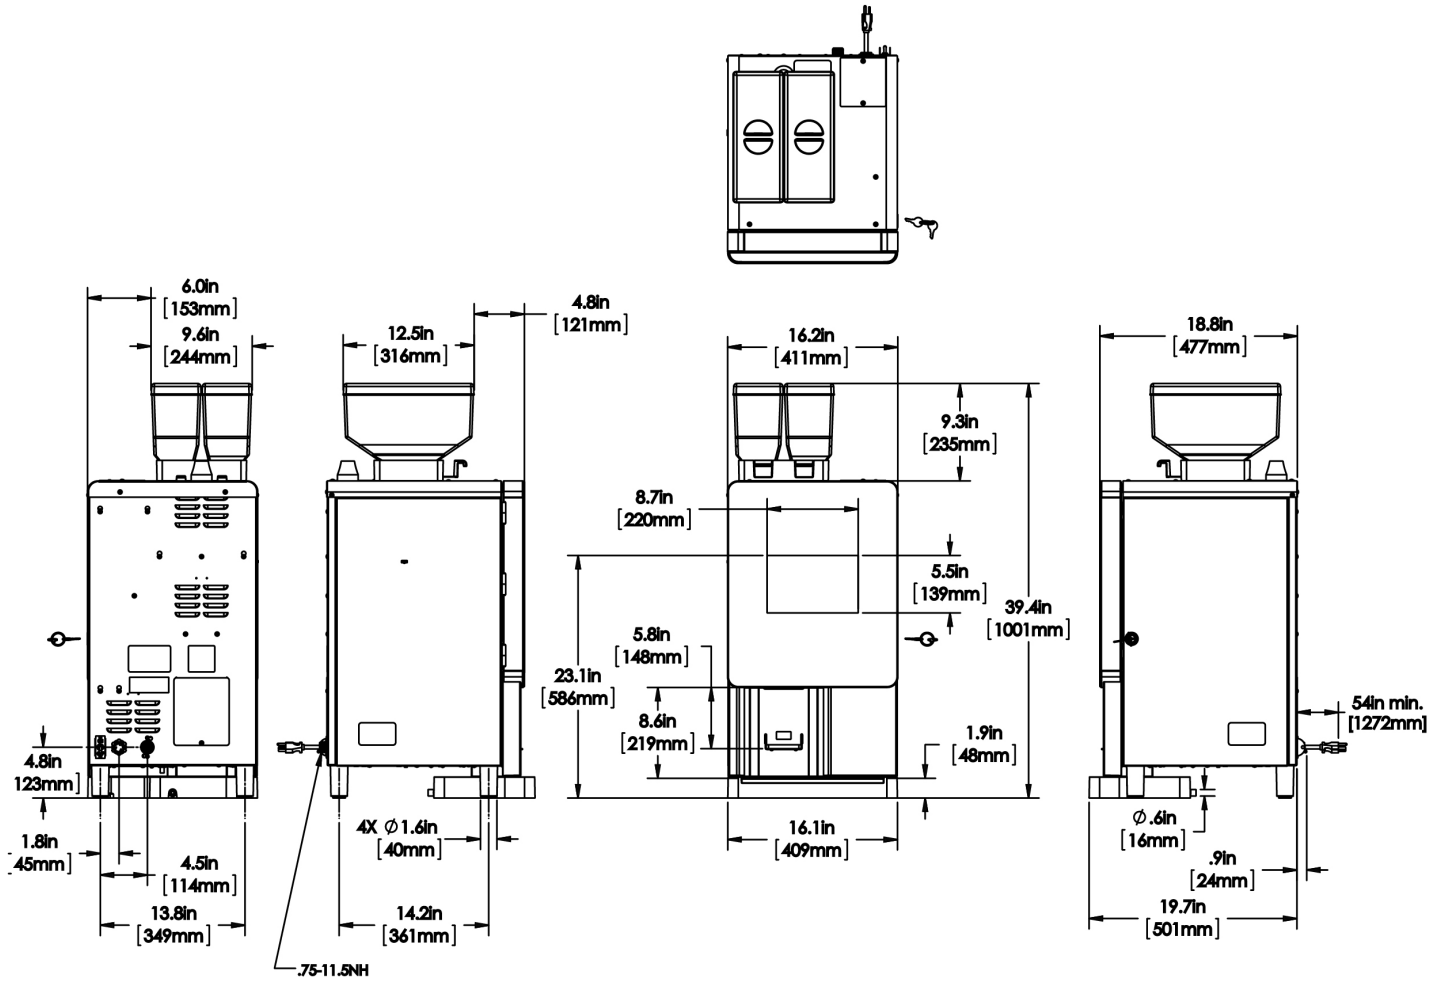

Last Updated:  
08/28/2020

	Unit			Shipping				
	Height	Width	Depth	Height	Width	Depth	Weight	Volume
English	39.4 in.	16.1 in.	19.8 in.	46.0 in.	19.9 in.	25.3 in.	150.000 lbs	13.359 ft³
Metric	100.1 cm	40.9 cm	50.3 cm	116.8 cm	50.5 cm	64.1 cm	68.040 kgs	0.378 m³