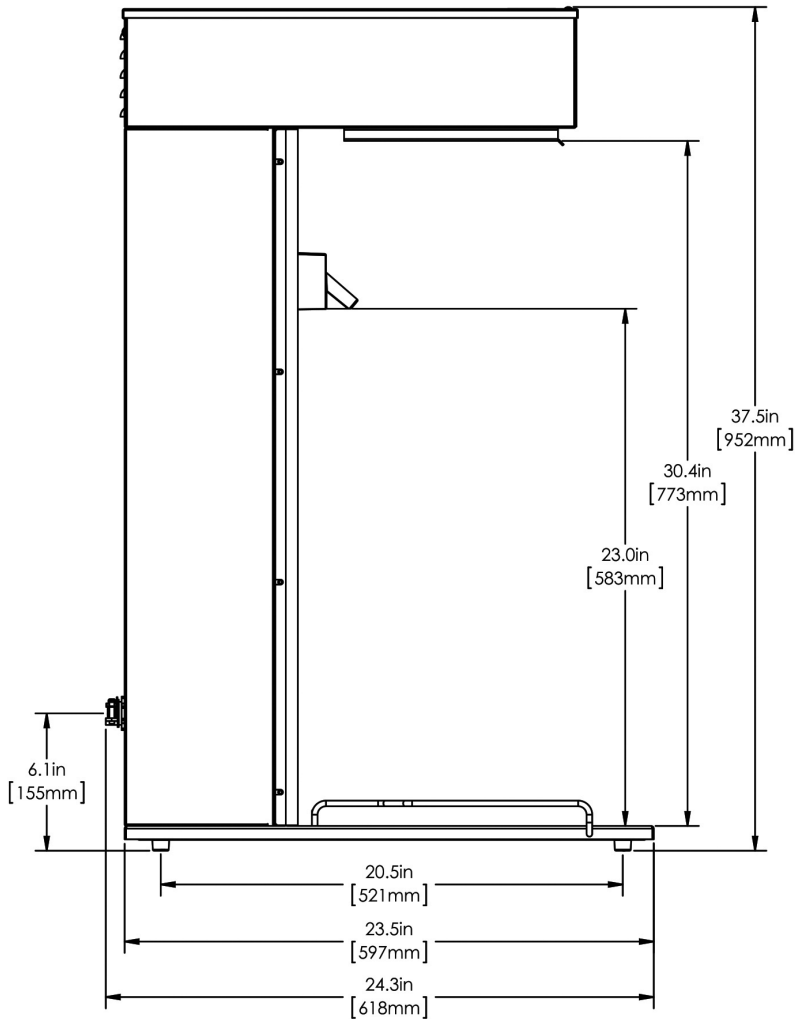

IC3-DBC

Height: 37.5" Width: 13.3" Depth: 24.3"
(95.3cm) (33.8cm) (61.7cm)

- Brews 20 gallons (75.7 liters) of perfect iced coffee per hour
- Designed to brew directly into the TDO-5 Dispenser with Brew-Thru Lid
- Meet your volume needs; brew either 2 or 3 gallons (7.57 or 11.36 liters) of iced coffee at a time
- Customizable recipes
- SplashGard® funnel deflects hot liquids away from the hand

Plumbing Requirements

PSI	kPa	Fitting Supplied	Water Flow Required (GPM)
20-90	138-621	3/8" Male Flare Fitting	1.00

CAD Drawings

2D	Revit	KLC
●		

 **WARNING:**

BUNN® reserves the right to change specifications and product design without notice. Such revisions do not entitle the buyer to corresponding changes, improvements, additions or replacements for previously purchased equipment. For most current specifications and other info visit bunn.com.

Last Updated:
07/20/2021

	Unit			Shipping				
	Height	Width	Depth	Height	Width	Depth	Weight	Volume
English	37.5 in.	13.3 in.	24.3 in.	41.4 in.	15.5 in.	29.0 in.	69.000 lbs	10.761 ft ³
Metric	95.3 cm	33.8 cm	61.7 cm	105.3 cm	39.4 cm	73.5 cm	31.298 kgs	0.305 m ³