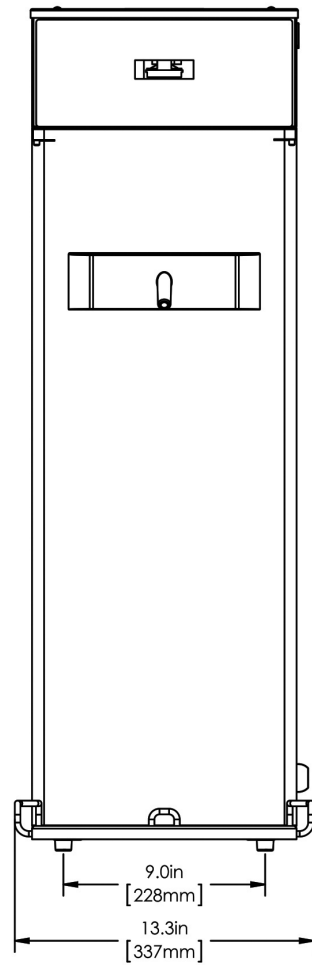

IC3-DBC

Height: 37.5" Width: 13.3" Depth: 24.3"
(95.3cm) (33.8cm) (61.7cm)

- Brews 20 gallons (75.7 liters) of perfect iced coffee per hour
- Designed to brew directly into the TDO-5 Dispenser with Brew-Thru Lid
- Meet your volume needs; brew either 2 or 3 gallons (7.57 or 11.36 liters) of iced coffee at a time
- Customizable recipes
- SplashGard® funnel deflects hot liquids away from the hand

Plumbing Requirements

PSI	kPa	Fitting Supplied	Water Flow Required (GPM)
20-90	138-621	3/8" Male Flare Fitting	1.00

CAD Drawings

2D	Revit	KLC
●		

 **WARNING:**

BUNN® reserves the right to change specifications and product design without notice. Such revisions do not entitle the buyer to corresponding changes, improvements, additions or replacements for previously purchased equipment. For most current specifications and other info visit bunn.com.

Last Updated:
07/20/2021

	Unit			Shipping				
	Height	Width	Depth	Height	Width	Depth	Weight	Volume
English	37.5 in.	13.3 in.	24.3 in.	41.4 in.	15.5 in.	29.0 in.	69.000 lbs	10.761 ft ³
Metric	95.3 cm	33.8 cm	61.7 cm	105.3 cm	39.4 cm	73.5 cm	31.298 kgs	0.305 m ³