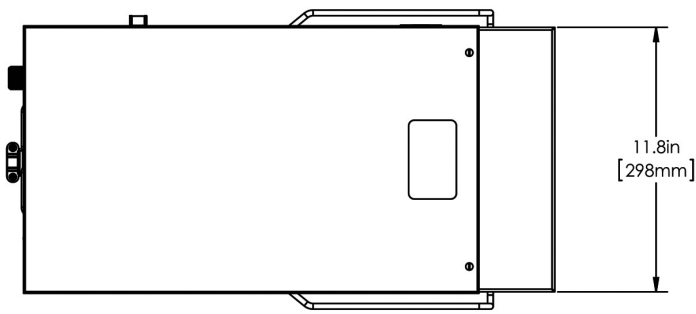

IC3-DBC

Height: 37.5" Width: 13.3" Depth: 24.3"
(95.3cm) (33.8cm) (61.7cm)

- Brews 20 gallons (75.7 liters) of perfect iced coffee per hour
- Designed to brew directly into the TDO-5 Dispenser with Brew-Thru Lid
- Meet your volume needs; brew either 2 or 3 gallons (7.57 or 11.36 liters) of iced coffee at a time
- Customizable recipes
- SplashGard® funnel deflects hot liquids away from the hand

Last Updated:
07/20/2021

	Unit			Shipping				
	Height	Width	Depth	Height	Width	Depth	Weight	Volume
English	37.5 in.	13.3 in.	24.3 in.	41.4 in.	15.5 in.	29.0 in.	69.000 lbs	10.761 ft ³
Metric	95.3 cm	33.8 cm	61.7 cm	105.3 cm	39.4 cm	73.5 cm	31.298 kgs	0.305 m ³