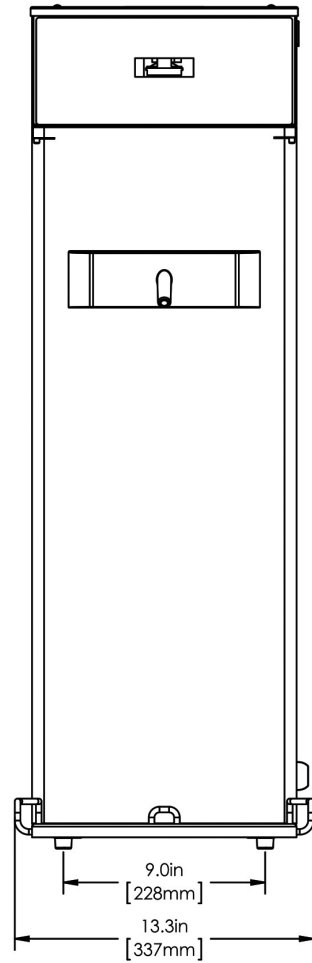

IC3-DBC

Height: 37.5" Width: 13.3" Depth: 24.3"
(95.3cm) (33.8cm) (61.7cm)

- Brews 20 gallons (75.7 liters) of perfect iced coffee per hour
- Designed to brew directly into the TDO-5 Dispenser with Brew-Thru Lid
- Meet your volume needs; brew either 2 or 3 gallons (7.57 or 11.36 liters) of iced coffee at a time
- Customizable recipes
- SplashGard® funnel deflects hot liquids away from the hand

Plumbing Requirements

PSI	kPa	Fitting Supplied	Water Flow Required (GPM)
20-90	138-621	3/8" Male Flare Fitting	1.00

CAD Drawings

2D	Revit	KLC
●		

BUNN® reserves the right to change specifications and product design without notice. Such revisions do not entitle the buyer to corresponding changes, improvements, additions or replacements for previously purchased equipment. For most current specifications and other info visit bunn.com.

Last Updated:
05/04/2021

	Unit			Shipping				
	Height	Width	Depth	Height	Width	Depth	Weight	Volume
English	37.5 in.	13.3 in.	24.3 in.	41.4 in.	15.5 in.	29.0 in.	69.000 lbs	10.761 ft ³
Metric	95.3 cm	33.8 cm	61.7 cm	105.3 cm	39.4 cm	73.5 cm	31.298 kgs	0.305 m ³