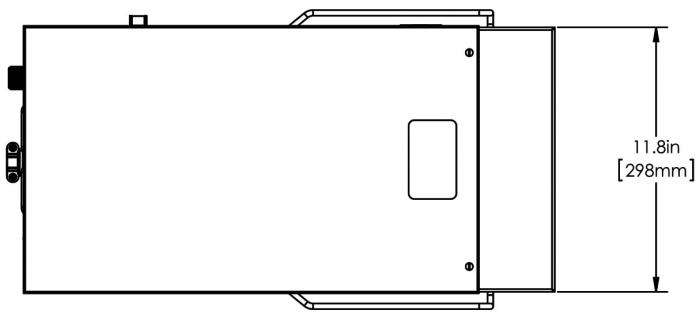

IC3-DBC

Height: 37.5" Width: 13.3" Depth: 24.3"
(95.3cm) (33.8cm) (61.7cm)

- Brews 20 gallons (75.7 liters) of perfect iced coffee per hour
- Designed to brew directly into the TDO-5 Dispenser with Brew-Thru Lid
- Meet your volume needs; brew either 2 or 3 gallons (7.57 or 11.36 liters) of iced coffee at a time
- Customizable recipes
- SplashGard® funnel deflects hot liquids away from the hand

Last Updated:
05/04/2021

	Unit			Shipping				
	Height	Width	Depth	Height	Width	Depth	Weight	Volume
English	37.5 in.	13.3 in.	24.3 in.	41.4 in.	15.5 in.	29.0 in.	69.000 lbs	10.761 ft ³
Metric	95.3 cm	33.8 cm	61.7 cm	105.3 cm	39.4 cm	73.5 cm	31.298 kgs	0.305 m ³