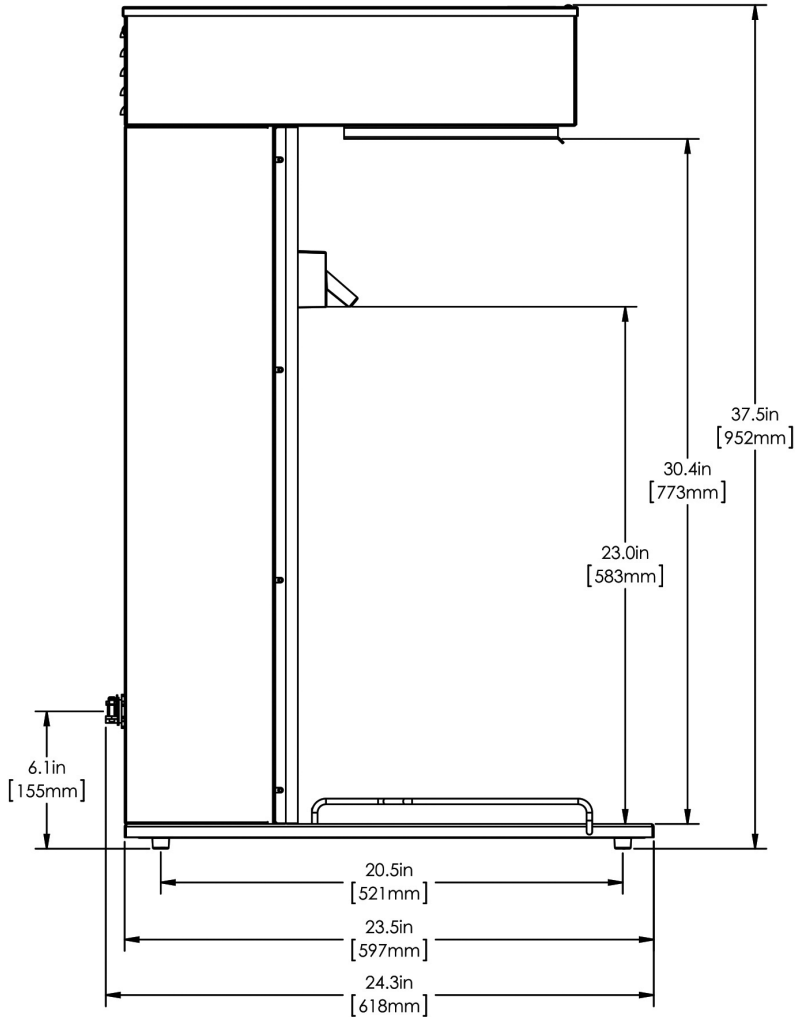

IC3-DBC

Height: 37.5" Width: 13.3" Depth: 24.3"
(95.3cm) (33.8cm) (61.7cm)

- Brews 20 gallons (75.7 liters) of perfect iced coffee per hour
- Designed to brew directly into the TDO-5 Dispenser with Brew-Thru Lid
- Meet your volume needs; brew either 2 or 3 gallons (7.57 or 11.36 liters) of iced coffee at a time
- Customizable recipes
- SplashGard® funnel deflects hot liquids away from the hand

Plumbing Requirements

PSI	kPa	Fitting Supplied	Water Flow Required (GPM)
20-90	138-621	3/8" Male Flare Fitting	1.00

CAD Drawings

2D	Revit	KLC
●		

BUNN® reserves the right to change specifications and product design without notice. Such revisions do not entitle the buyer to corresponding changes, improvements, additions or replacements for previously purchased equipment. For most current specifications and other info visit bunn.com.

Last Updated:
05/04/2021

	Unit			Shipping				
	Height	Width	Depth	Height	Width	Depth	Weight	Volume
English	37.5 in.	13.3 in.	24.3 in.	41.4 in.	15.5 in.	29.0 in.	69.000 lbs	10.761 ft ³
Metric	95.3 cm	33.8 cm	61.7 cm	105.3 cm	39.4 cm	73.5 cm	31.298 kgs	0.305 m ³