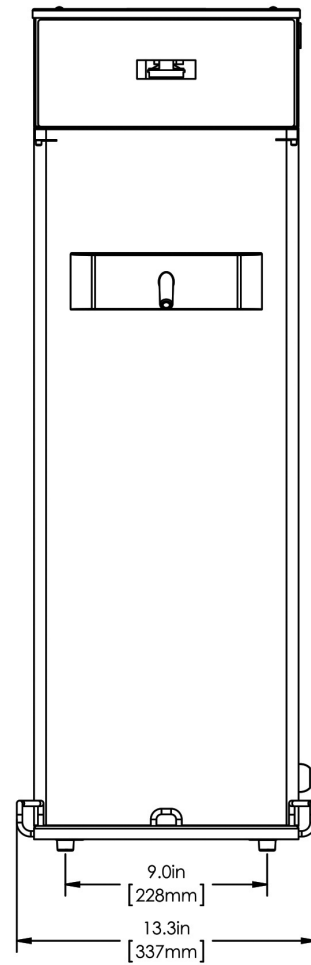

# IC3-DBC

Height: 37.5" Width: 13.3" Depth: 24.3"  
(95.3cm) (33.8cm) (61.7cm)

- Brews 20 gallons (75.7 liters) of perfect iced coffee per hour
- Designed to brew directly into the TDO-5 Dispenser with Brew-Thru Lid
- Meet your volume needs; brew either 2 or 3 gallons (7.57 or 11.36 liters) of iced coffee at a time
- Customizable recipes
- SplashGard® funnel deflects hot liquids away from the hand

Last Updated:  
02/09/2021

	Unit			Shipping				
	Height	Width	Depth	Height	Width	Depth	Weight	Volume
English	37.5 in.	13.3 in.	24.3 in.	41.4 in.	15.5 in.	29.0 in.	69.000 lbs	10.761 ft³
Metric	95.3 cm	33.8 cm	61.7 cm	105.3 cm	39.4 cm	73.5 cm	31.298 kgs	0.305 m³