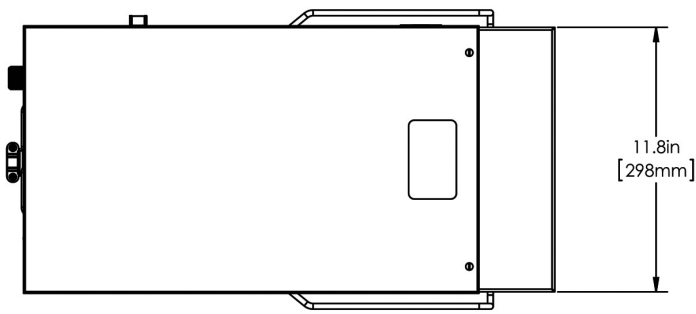

# IC3-DBC

Height: 37.5" Width: 13.3" Depth: 24.3"  
(95.3cm) (33.8cm) (61.7cm)

- Brews 20 gallons (75.7 liters) of perfect iced coffee per hour
- Designed to brew directly into the TDO-5 Dispenser with Brew-Thru Lid
- Meet your volume needs; brew either 2 or 3 gallons (7.57 or 11.36 liters) of iced coffee at a time
- Customizable recipes
- SplashGard® funnel deflects hot liquids away from the hand

Last Updated:  
02/09/2021

	Unit			Shipping				
	Height	Width	Depth	Height	Width	Depth	Weight	Volume
English	37.5 in.	13.3 in.	24.3 in.	41.4 in.	15.5 in.	29.0 in.	69.000 lbs	10.761 ft³
Metric	95.3 cm	33.8 cm	61.7 cm	105.3 cm	39.4 cm	73.5 cm	31.298 kgs	0.305 m³