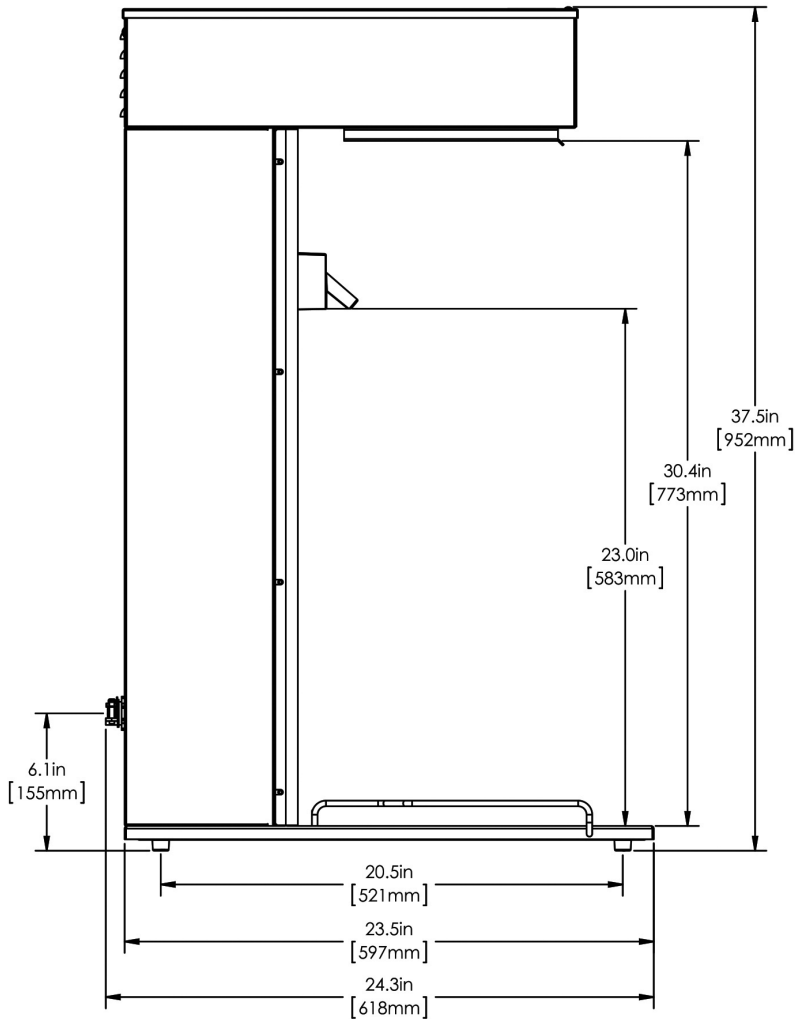

# IC3-DBC

Height: 37.5" Width: 13.3" Depth: 24.3"  
(95.3cm) (33.8cm) (61.7cm)

- Brews 20 gallons (75.7 liters) of perfect iced coffee per hour
- Designed to brew directly into the TDO-5 Dispenser with Brew-Thru Lid
- Meet your volume needs; brew either 2 or 3 gallons (7.57 or 11.36 liters) of iced coffee at a time
- Customizable recipes
- SplashGard® funnel deflects hot liquids away from the hand

Last Updated:  
02/09/2021

	Unit			Shipping				
	Height	Width	Depth	Height	Width	Depth	Weight	Volume
English	37.5 in.	13.3 in.	24.3 in.	41.4 in.	15.5 in.	29.0 in.	69.000 lbs	10.761 ft³
Metric	95.3 cm	33.8 cm	61.7 cm	105.3 cm	39.4 cm	73.5 cm	31.298 kgs	0.305 m³