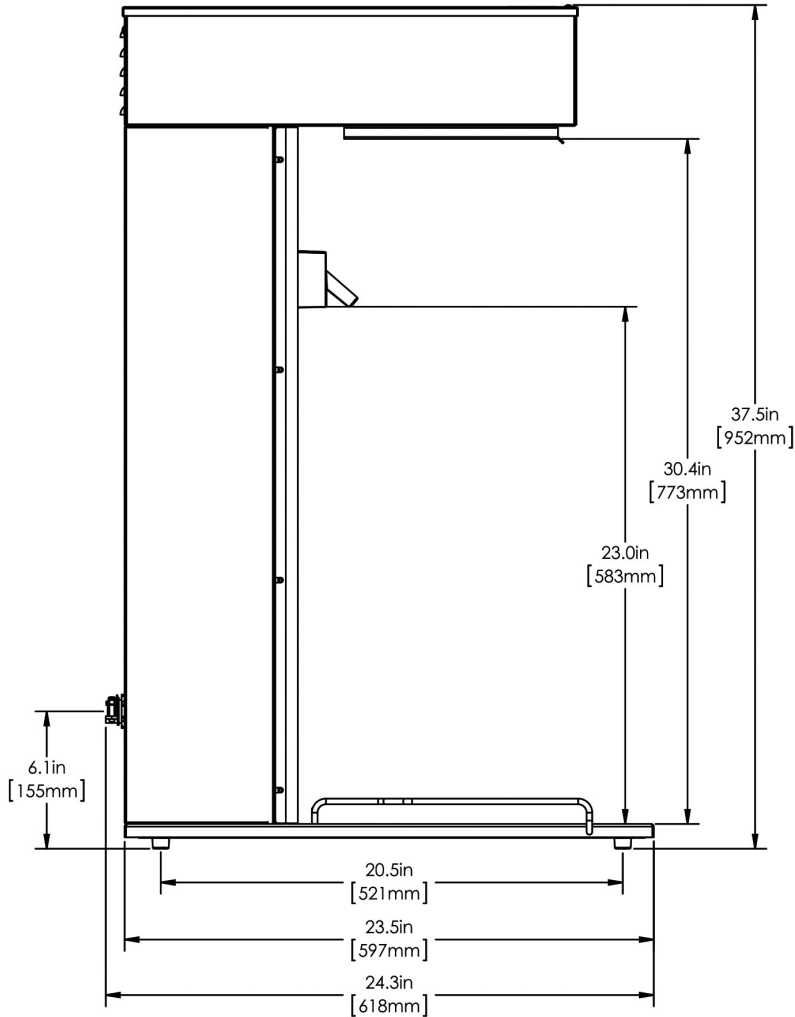

IC3-DBC

Height: 37.5" Width: 13.3" Depth: 24.3"
(95.3cm) (33.8cm) (61.7cm)

- Brews 20 gallons (75.7 liters) of perfect iced coffee per hour
- Designed to brew directly into the TDO-5 Dispenser with Brew-Thru Lid
- Meet your volume needs; brew either 2 or 3 gallons (7.57 or 11.36 liters) of iced coffee at a time
- Customizable recipes
- SplashGard® funnel deflects hot liquids away from the hand

Plumbing Requirements

PSI	kPa	Fitting Supplied	Water Flow Required (GPM)
20-90	138-621	3/8" Male Flare Fitting	1.00

CAD Drawings

2D	Revit	KLC
●		

BUNN® reserves the right to change specifications and product design without notice. Such revisions do not entitle the buyer to corresponding changes, improvements, additions or replacements for previously purchased equipment. For most current specifications and other info visit bunn.com.

Last Updated:
11/13/2020

	Unit			Shipping				
	Height	Width	Depth	Height	Width	Depth	Weight	Volume
English	37.5 in.	13.3 in.	24.3 in.	41.4 in.	15.5 in.	29.0 in.	69.000 lbs	10.761 ft ³
Metric	95.3 cm	33.8 cm	61.7 cm	105.3 cm	39.4 cm	73.5 cm	31.298 kgs	0.305 m ³