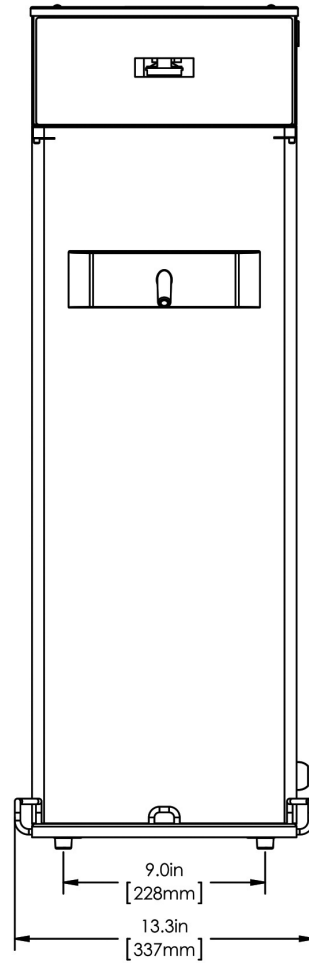

IC3-DBC

Height: 37.5" Width: 13.3" Depth: 24.3"
(95.3cm) (33.8cm) (61.7cm)

- Brews 20 gallons (75.7 liters) of perfect iced coffee per hour
- Designed to brew directly into the TDO-5 Dispenser with Brew-Thru Lid
- Meet your volume needs; brew either 2 or 3 gallons (7.57 or 11.36 liters) of iced coffee at a time
- Customizable recipes
- SplashGard® funnel deflects hot liquids away from the hand

Plumbing Requirements

PSI	kPa	Fitting Supplied	Water Flow Required (GPM)
20-90	138-621	3/8" Male Flare Fitting	1.00

CAD Drawings

2D	Revit	KLC
●		

BUNN® reserves the right to change specifications and product design without notice. Such revisions do not entitle the buyer to corresponding changes, improvements, additions or replacements for previously purchased equipment. For most current specifications and other info visit bunn.com.

Last Updated:
11/13/2020

	Unit			Shipping				
	Height	Width	Depth	Height	Width	Depth	Weight	Volume
English	37.5 in.	13.3 in.	24.3 in.	41.4 in.	15.5 in.	29.0 in.	69.000 lbs	10.761 ft ³
Metric	95.3 cm	33.8 cm	61.7 cm	105.3 cm	39.4 cm	73.5 cm	31.298 kgs	0.305 m ³