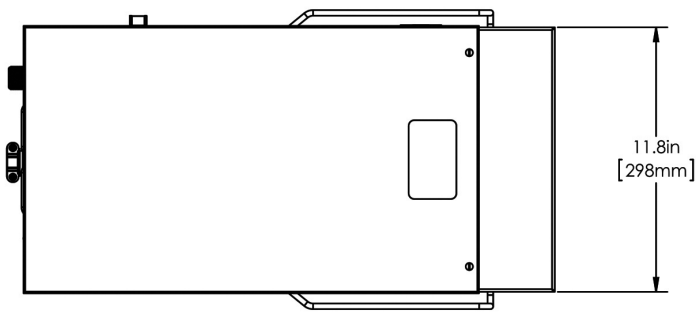

IC3-DBC

Height: 37.5" Width: 13.3" Depth: 24.3"
(95.3cm) (33.8cm) (61.7cm)

- Brews 20 gallons (75.7 liters) of perfect iced coffee per hour
- Designed to brew directly into the TDO-5 Dispenser with Brew-Thru Lid
- Meet your volume needs; brew either 2 or 3 gallons (7.57 or 11.36 liters) of iced coffee at a time
- Customizable recipes
- SplashGard® funnel deflects hot liquids away from the hand

Last Updated:
11/13/2020

	Unit			Shipping				
	Height	Width	Depth	Height	Width	Depth	Weight	Volume
English	37.5 in.	13.3 in.	24.3 in.	41.4 in.	15.5 in.	29.0 in.	69.000 lbs	10.761 ft ³
Metric	95.3 cm	33.8 cm	61.7 cm	105.3 cm	39.4 cm	73.5 cm	31.298 kgs	0.305 m ³