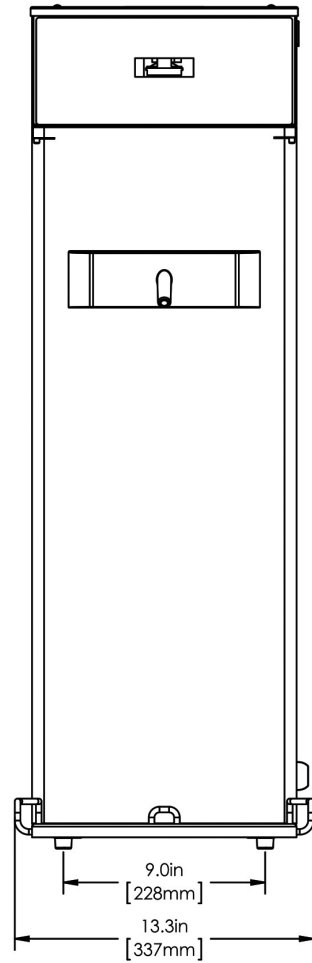

# IC3-DBC

Height: 37.5" Width: 13.3" Depth: 24.3"  
(95.3cm) (33.8cm) (61.7cm)

- Brews 20 gallons (75.7 liters) of perfect iced coffee per hour
- Designed to brew directly into the TDO-5 Dispenser with Brew-Thru Lid
- Meet your volume needs; brew either 2 or 3 gallons (7.57 or 11.36 liters) of iced coffee at a time
- Customizable recipes
- SplashGard® funnel deflects hot liquids away from the hand

Last Updated:  
10/06/2020

	Unit			Shipping				
	Height	Width	Depth	Height	Width	Depth	Weight	Volume
English	37.5 in.	13.3 in.	24.3 in.	41.4 in.	15.5 in.	29.0 in.	69.000 lbs	10.761 ft <sup>3</sup>
Metric	95.3 cm	33.8 cm	61.7 cm	105.3 cm	39.4 cm	73.5 cm	31.298 kgs	0.305 m <sup>3</sup>