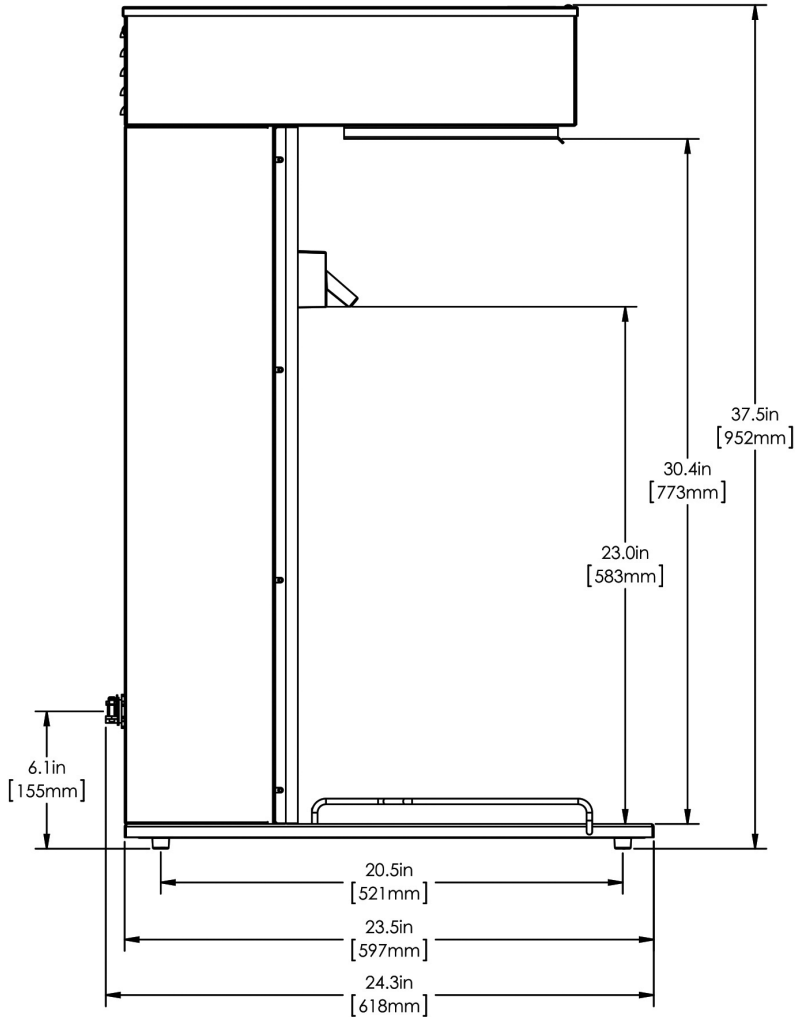

# IC3-DBC

Height: 37.5" Width: 13.3" Depth: 24.3"  
(95.3cm) (33.8cm) (61.7cm)

- Brews 20 gallons (75.7 liters) of perfect iced coffee per hour
- Designed to brew directly into the TDO-5 Dispenser with Brew-Thru Lid
- Meet your volume needs; brew either 2 or 3 gallons (7.57 or 11.36 liters) of iced coffee at a time
- Customizable recipes
- SplashGard® funnel deflects hot liquids away from the hand

Last Updated:  
10/06/2020

	Unit			Shipping				
	Height	Width	Depth	Height	Width	Depth	Weight	Volume
English	37.5 in.	13.3 in.	24.3 in.	41.4 in.	15.5 in.	29.0 in.	69.000 lbs	10.761 ft <sup>3</sup>
Metric	95.3 cm	33.8 cm	61.7 cm	105.3 cm	39.4 cm	73.5 cm	31.298 kgs	0.305 m <sup>3</sup>