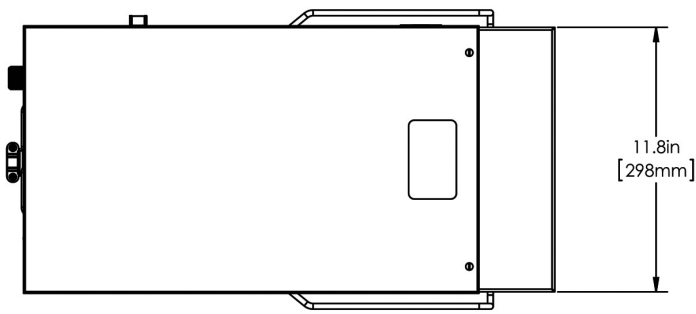

# IC3-DBC

Height: 37.5" Width: 13.3" Depth: 24.3"  
(95.3cm) (33.8cm) (61.7cm)

- Brews 20 gallons (75.7 liters) of perfect iced coffee per hour
- Designed to brew directly into the TDO-5 Dispenser with Brew-Thru Lid
- Meet your volume needs; brew either 2 or 3 gallons (7.57 or 11.36 liters) of iced coffee at a time
- Customizable recipes
- SplashGard® funnel deflects hot liquids away from the hand

Last Updated:  
10/06/2020

	Unit			Shipping				
	Height	Width	Depth	Height	Width	Depth	Weight	Volume
English	37.5 in.	13.3 in.	24.3 in.	41.4 in.	15.5 in.	29.0 in.	69.000 lbs	10.761 ft <sup>3</sup>
Metric	95.3 cm	33.8 cm	61.7 cm	105.3 cm	39.4 cm	73.5 cm	31.298 kgs	0.305 m <sup>3</sup>