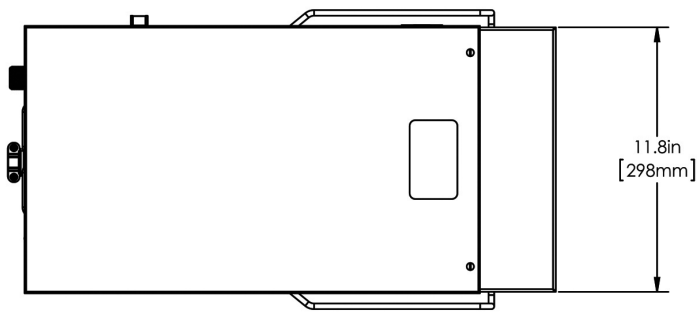

IC3-DBC

Height: 37.5" Width: 13.3" Depth: 24.3"
(95.3cm) (33.8cm) (61.7cm)

- Brews 20 gallons (75.7 liters) of perfect iced coffee per hour
- Designed to brew directly into the TDO-5 Dispenser with Brew-Thru Lid
- Meet your volume needs; brew either 2 or 3 gallons (7.57 or 11.36 liters) of iced coffee at a time
- Customizable recipes
- SplashGard® funnel deflects hot liquids away from the hand

Last Updated:
08/28/2020

	Unit			Shipping				
	Height	Width	Depth	Height	Width	Depth	Weight	Volume
English	37.5 in.	13.3 in.	24.3 in.	41.4 in.	15.5 in.	29.0 in.	69.000 lbs	10.761 ft ³
Metric	95.3 cm	33.8 cm	61.7 cm	105.3 cm	39.4 cm	73.5 cm	31.298 kgs	0.305 m ³