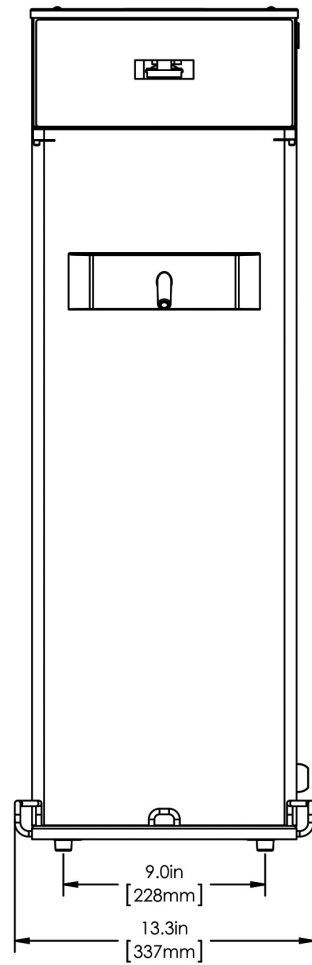

IC3-DBC

Height: 37.5" Width: 13.3" Depth: 24.3"
(95.3cm) (33.8cm) (61.7cm)

- Brews 20 gallons (75.7 liters) of perfect iced coffee per hour
- Designed to brew directly into the TDO-5 Dispenser with Brew-Thru Lid
- Meet your volume needs; brew either 2 or 3 gallons (7.57 or 11.36 liters) of iced coffee at a time
- Customizable recipes
- SplashGard® funnel deflects hot liquids away from the hand

Plumbing Requirements

PSI	kPa	Fitting Supplied	Water Flow Required (GPM)
20-90	138-621	3/8" Male Flare Fitting	1.00

CAD Drawings

2D	Revit	KLC
●		

BUNN® reserves the right to change specifications and product design without notice. Such revisions do not entitle the buyer to corresponding changes, improvements, additions or replacements for previously purchased equipment. For most current specifications and other info visit bunn.com.

Last Updated:
08/28/2020

	Unit			Shipping				
	Height	Width	Depth	Height	Width	Depth	Weight	Volume
English	37.5 in.	13.3 in.	24.3 in.	41.4 in.	15.5 in.	29.0 in.	69.000 lbs	10.761 ft ³
Metric	95.3 cm	33.8 cm	61.7 cm	105.3 cm	39.4 cm	73.5 cm	31.298 kgs	0.305 m ³