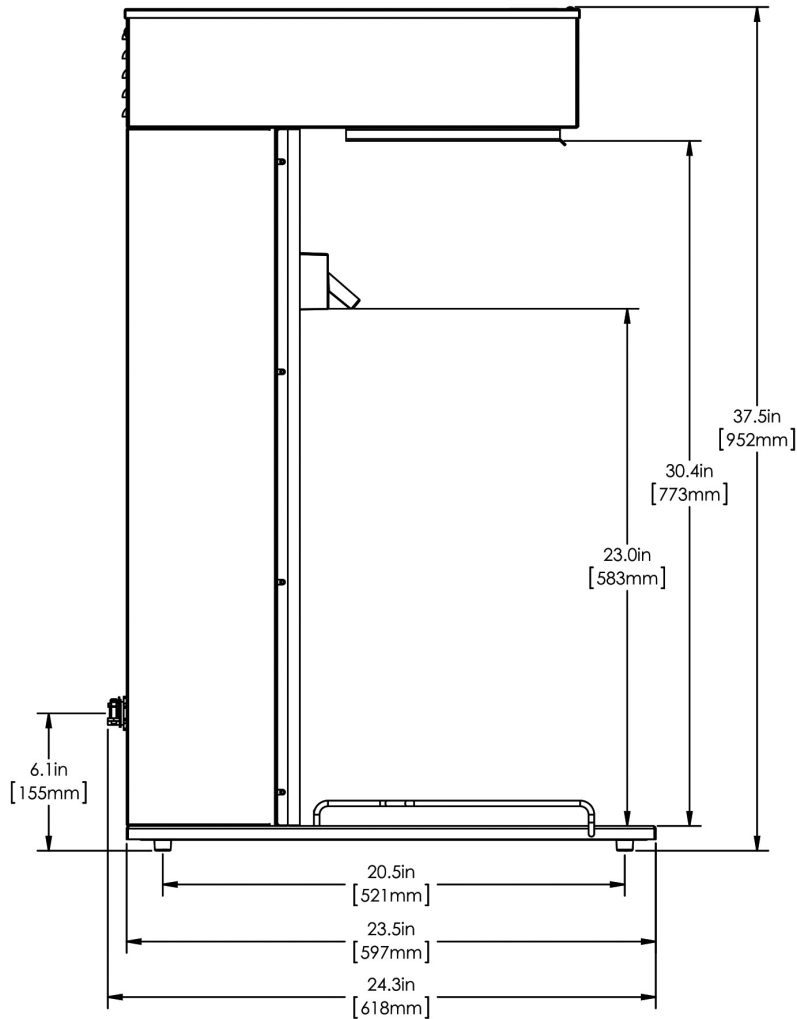

IC3-DBC

Height: 37.5" Width: 13.3" Depth: 24.3"
(95.3cm) (33.8cm) (61.7cm)

- Brews 20 gallons (75.7 liters) of perfect iced coffee per hour
- Designed to brew directly into the TDO-5 Dispenser with Brew-Thru Lid
- Meet your volume needs; brew either 2 or 3 gallons (7.57 or 11.36 liters) of iced coffee at a time
- Customizable recipes
- SplashGard® funnel deflects hot liquids away from the hand

Plumbing Requirements

PSI	kPa	Fitting Supplied	Water Flow Required (GPM)
20-90	138-621	3/8" Male Flare Fitting	1.00

CAD Drawings

2D	Revit	KLC
●		

BUNN® reserves the right to change specifications and product design without notice. Such revisions do not entitle the buyer to corresponding changes, improvements, additions or replacements for previously purchased equipment. For most current specifications and other info visit bunn.com.

Last Updated:
08/28/2020

	Unit			Shipping				
	Height	Width	Depth	Height	Width	Depth	Weight	Volume
English	37.5 in.	13.3 in.	24.3 in.	41.4 in.	15.5 in.	29.0 in.	69.000 lbs	10.761 ft ³
Metric	95.3 cm	33.8 cm	61.7 cm	105.3 cm	39.4 cm	73.5 cm	31.298 kgs	0.305 m ³