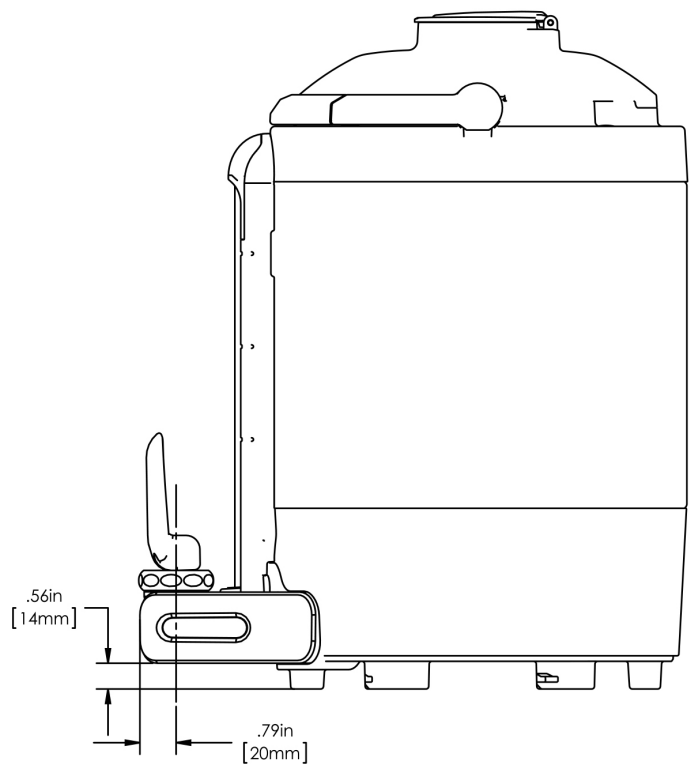

1.5Gal(5.7L) TF Srvr no Base, MSG GEN3

Height: 14.7" Width: 9.1" Depth: 11.9"
(37.3cm) (23.1cm) (30.2cm)

- Vacuum insulated to keep coffee hot for hours
- Brew-through design with flip lid cover
- Soft-grip bail handle for easy transportation
- Integrated sight gauge assembly allows for easy cleaning
- Sturdy aluminum faucet guard keeps faucet area clean and protected
- Fast flow faucet
- Ideal for use with Twin or Single Infusion Series Brewers

Last Updated:
11/23/2020

	Unit			Shipping				
	Height	Width	Depth	Height	Width	Depth	Weight	Volume
English	14.7 in.	9.1 in.	11.9 in.	16.6 in.	11.9 in.	15.3 in.	10.050 lbs	1.752 ft ³
Metric	37.3 cm	23.1 cm	30.2 cm	42.2 cm	30.3 cm	38.7 cm	4.559 kgs	0.050 m ³