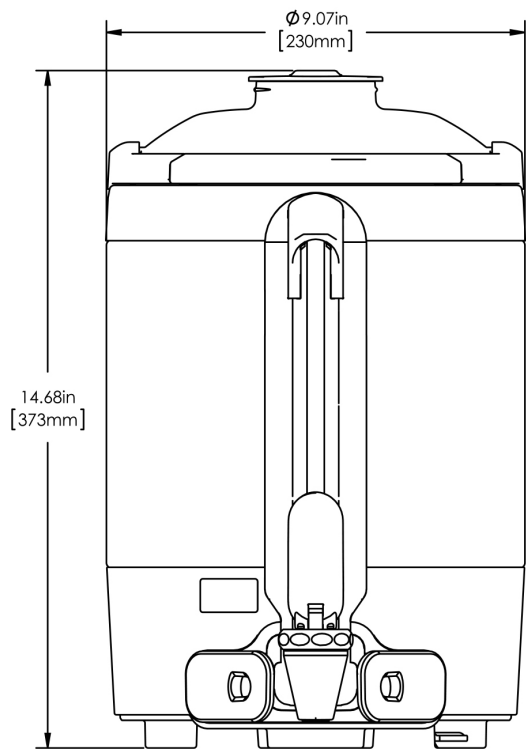

1.5Gal(5.7L) TF Srvr no Base, MSG GEN3

Height: 14.7" Width: 9.1" Depth: 11.9"
(37.3cm) (23.1cm) (30.2cm)

- Vacuum insulated to keep coffee hot for hours
- Brew-through design with flip lid cover
- Soft-grip bail handle for easy transportation
- Integrated sight gauge assembly allows for easy cleaning
- Sturdy aluminum faucet guard keeps faucet area clean and protected
- Fast flow faucet
- Ideal for use with Twin or Single Infusion Series Brewers

Last Updated:
11/23/2020

	Unit			Shipping				
	Height	Width	Depth	Height	Width	Depth	Weight	Volume
English	14.7 in.	9.1 in.	11.9 in.	16.6 in.	11.9 in.	15.3 in.	10.050 lbs	1.752 ft ³
Metric	37.3 cm	23.1 cm	30.2 cm	42.2 cm	30.3 cm	38.7 cm	4.559 kgs	0.050 m ³