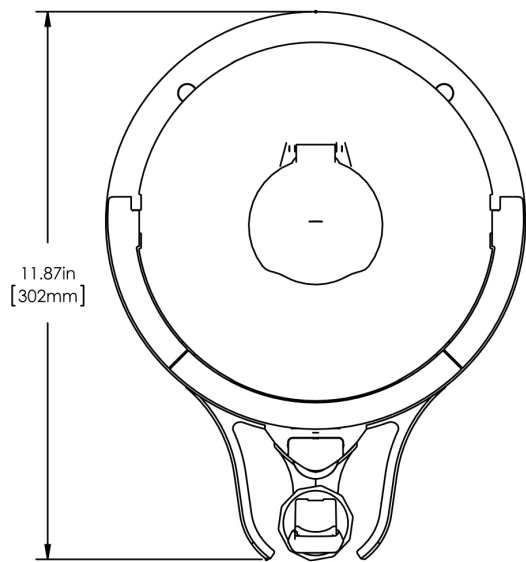

1.5Gal(5.7L) TF Srvr no Base, MSG GEN3

Height: 14.7" Width: 9.1" Depth: 11.9"
(37.3cm) (23.1cm) (30.2cm)

- Vacuum insulated to keep coffee hot for hours
- Brew-through design with flip lid cover
- Soft-grip bail handle for easy transportation
- Integrated sight gauge assembly allows for easy cleaning
- Sturdy aluminum faucet guard keeps faucet area clean and protected
- Fast flow faucet
- Ideal for use with Twin or Single Infusion Series Brewers

Agency:

Specifications

Product #: 44050.0250

Lid Color: Black

Handle: Bail Handle

Liner: Stainless Steel

Dispense: Lever Action

Additional Features

Holding Capacity

English	Metric
192 oz.	5.7 L

BUNN® reserves the right to change specifications and product design without notice. Such revisions do not entitle the buyer to corresponding changes, improvements, additions or replacements for previously purchased equipment. For most current specifications and other info visit bunn.com.

Last Updated:
11/23/2020

	Unit			Shipping				
	Height	Width	Depth	Height	Width	Depth	Weight	Volume
English	14.7 in.	9.1 in.	11.9 in.	16.6 in.	11.9 in.	15.3 in.	10.050 lbs	1.752 ft ³
Metric	37.3 cm	23.1 cm	30.2 cm	42.2 cm	30.3 cm	38.7 cm	4.559 kgs	0.050 m ³