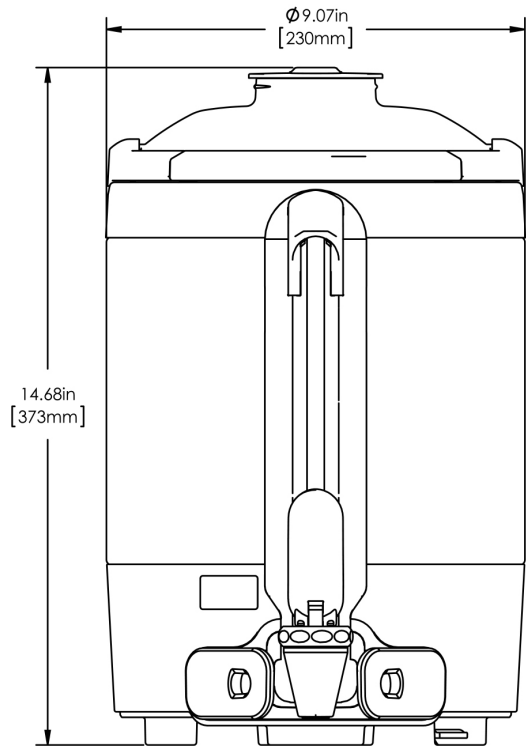

1.5Gal(5.7L) TF Srvr no Base, MSG GEN3

Height: 14.7" Width: 9.1" Depth: 11.9"
(37.3cm) (23.1cm) (30.2cm)

- Vacuum insulated to keep coffee hot for hours
- Brew-through design with flip lid cover
- Soft-grip bail handle for easy transportation
- Integrated sight gauge assembly allows for easy cleaning
- Sturdy aluminum faucet guard keeps faucet area clean and protected
- Fast flow faucet
- Ideal for use with Twin or Single Infusion Series Brewers

Last Updated:
09/17/2020

	Unit			Shipping				
	Height	Width	Depth	Height	Width	Depth	Weight	Volume
English	14.7 in.	9.1 in.	11.9 in.	16.6 in.	11.9 in.	15.3 in.	10.050 lbs	1.752 ft ³
Metric	37.3 cm	23.1 cm	30.2 cm	42.2 cm	30.3 cm	38.7 cm	4.559 kgs	0.050 m ³