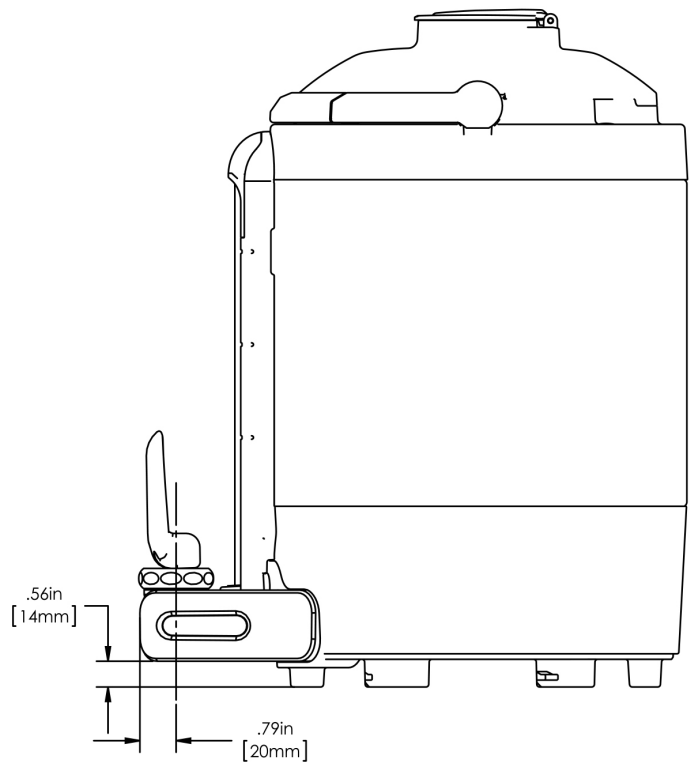

1.5Gal(5.7L) TF Srvr no Base, MSG GEN3

Height: 14.7" Width: 9.1" Depth: 11.9"
(37.3cm) (23.1cm) (30.2cm)

- Vacuum insulated to keep coffee hot for hours
- Brew-through design with flip lid cover
- Soft-grip bail handle for easy transportation
- Integrated sight gauge assembly allows for easy cleaning
- Sturdy aluminum faucet guard keeps faucet area clean and protected
- Fast flow faucet
- Ideal for use with Twin or Single Infusion Series Brewers

Agency:

Specifications

Product #: 44050.0250

Lid Color: Black

Handle: Bail Handle

Liner: Stainless Steel

Dispense: Lever Action

Additional Features

Last Updated:
09/17/2020

	Unit			Shipping				
	Height	Width	Depth	Height	Width	Depth	Weight	Volume
English	14.7 in.	9.1 in.	11.9 in.	16.6 in.	11.9 in.	15.3 in.	10.050 lbs	1.752 ft ³
Metric	37.3 cm	23.1 cm	30.2 cm	42.2 cm	30.3 cm	38.7 cm	4.559 kgs	0.050 m ³