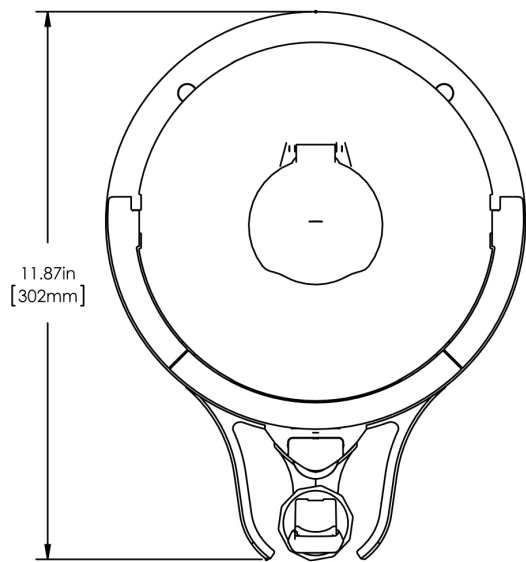

1.5Gal(5.7L) TF Srvr no Base, MSG GEN3

Height: 14.7" Width: 9.1" Depth: 11.9"
(37.3cm) (23.1cm) (30.2cm)

- Vacuum insulated to keep coffee hot for hours
- Brew-through design with flip lid cover
- Soft-grip bail handle for easy transportation
- Integrated sight gauge assembly allows for easy cleaning
- Sturdy aluminum faucet guard keeps faucet area clean and protected
- Fast flow faucet
- Ideal for use with Twin or Single Infusion Series Brewers

Agency:

Specifications

Product #: 44050.0250

Lid Color: Black

Handle: Bail Handle

Liner: Stainless Steel

Dispense: Lever Action

Additional Features

Holding Capacity

English	Metric
192 oz.	5.7 L

BUNN® reserves the right to change specifications and product design without notice. Such revisions do not entitle the buyer to corresponding changes, improvements, additions or replacements for previously purchased equipment. For most current specifications and other info visit bunn.com.

Last Updated:
09/17/2020

	Unit			Shipping				
	Height	Width	Depth	Height	Width	Depth	Weight	Volume
English	14.7 in.	9.1 in.	11.9 in.	16.6 in.	11.9 in.	15.3 in.	10.050 lbs	1.752 ft ³
Metric	37.3 cm	23.1 cm	30.2 cm	42.2 cm	30.3 cm	38.7 cm	4.559 kgs	0.050 m ³