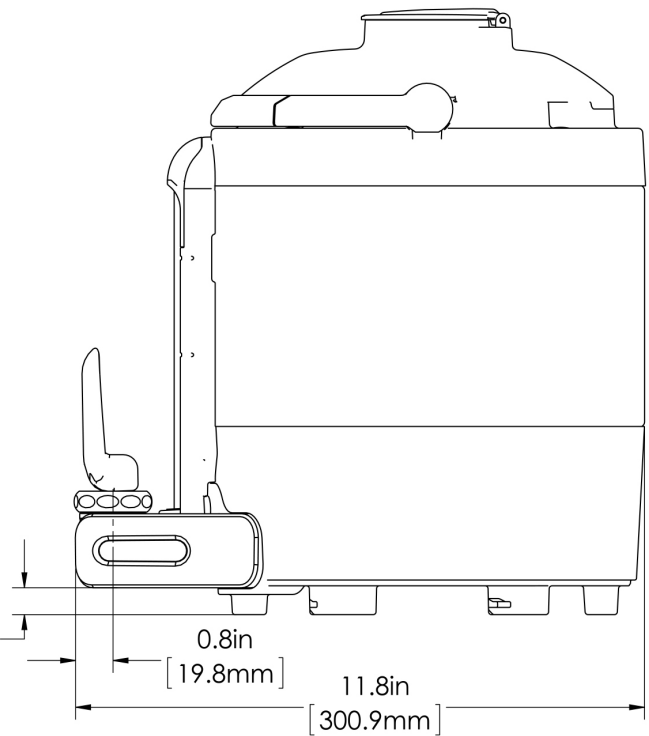

1Gal(3.8L) TF Srvr no Base, MSG GEN3

Height: 12.6" Width: 9.1" Depth: 11.8"
(32.0cm) (23.1cm) (30.0cm)

- Vacuum insulated to keep coffee hot for hours
- Brew-through design with flip lid cover
- Soft-grip bail handle for easy transportation
- Integrated sight gauge assembly allows for easy cleaning
- Sturdy aluminum faucet guard keeps faucet area clean and protected
- Fast flow faucet
- Ideal for use with Twin or Single Infusion Series Brewers

Last Updated:
09/17/2020

0.6in
[14.2mm]

| | Unit | | | Shipping | | | | |
|---------|----------|---------|----------|----------|----------|----------|-----------|-----------------------|
| | Height | Width | Depth | Height | Width | Depth | Weight | Volume |
| English | 12.6 in. | 9.1 in. | 11.8 in. | 16.6 in. | 11.9 in. | 15.3 in. | 9.300 lbs | 1.752 ft ³ |
| Metric | 32.0 cm | 23.1 cm | 30.0 cm | 42.2 cm | 30.3 cm | 38.7 cm | 4.218 kgs | 0.050 m ³ |