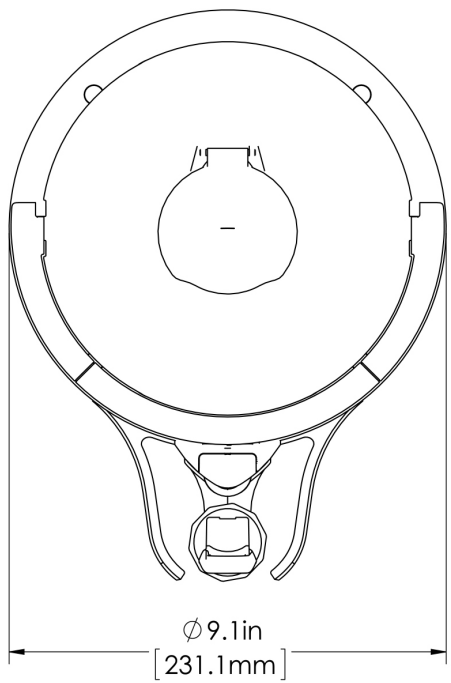

1Gal(3.8L) TF Srvr no Base, MSG GEN3

Height: 12.6" Width: 9.1" Depth: 11.8"
(32.0cm) (23.1cm) (30.0cm)

- Vacuum insulated to keep coffee hot for hours
- Brew-through design with flip lid cover
- Soft-grip bail handle for easy transportation
- Integrated sight gauge assembly allows for easy cleaning
- Sturdy aluminum faucet guard keeps faucet area clean and protected
- Fast flow faucet
- Ideal for use with Twin or Single Infusion Series Brewers

Agency:

Specifications

Product #: 44000.0250

Lid Color: Black

Handle: Bail Handle

Liner: Stainless Steel

Dispense: Lever Action

Additional Features

Holding Capacity

| English | Metric |
|---------|--------|
| 128 oz. | 3.8 L |

BUNN® reserves the right to change specifications and product design without notice. Such revisions do not entitle the buyer to corresponding changes, improvements, additions or replacements for previously purchased equipment. For most current specifications and other info visit bunn.com.

Last Updated:
09/17/2020

0.6in
[14.2mm]

| | Unit | | | Shipping | | | | |
|---------|----------|---------|----------|----------|----------|----------|-----------|-----------------------|
| | Height | Width | Depth | Height | Width | Depth | Weight | Volume |
| English | 12.6 in. | 9.1 in. | 11.8 in. | 16.6 in. | 11.9 in. | 15.3 in. | 9.300 lbs | 1.752 ft ³ |
| Metric | 32.0 cm | 23.1 cm | 30.0 cm | 42.2 cm | 30.3 cm | 38.7 cm | 4.218 kgs | 0.050 m ³ |