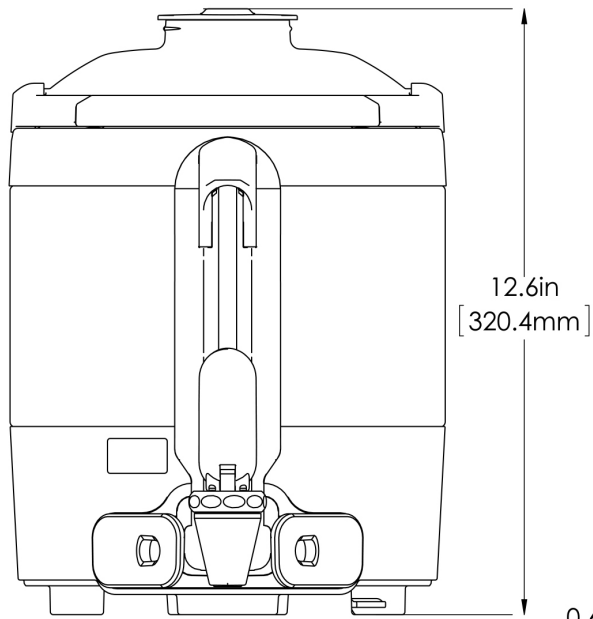

1Gal(3.8L) TF Srvr no Base, MSG GEN3

Height: 12.6" Width: 9.1" Depth: 11.8"
(32.0cm) (23.1cm) (30.0cm)

- Vacuum insulated to keep coffee hot for hours
- Brew-through design with flip lid cover
- Soft-grip bail handle for easy transportation
- Integrated sight gauge assembly allows for easy cleaning
- Sturdy aluminum faucet guard keeps faucet area clean and protected
- Fast flow faucet
- Ideal for use with Twin or Single Infusion Series Brewers

Agency:

Specifications

Product #: 44000.0250

Lid Color: Black

Handle: Bail Handle

Liner: Stainless Steel

Dispense: Lever Action

Additional Features

Holding Capacity

| English | Metric |
|---------|--------|
| 128 oz. | 3.8 L |

BUNN® reserves the right to change specifications and product design without notice. Such revisions do not entitle the buyer to corresponding changes, improvements, additions or replacements for previously purchased equipment. For most current specifications and other info visit bunn.com.

Last Updated:
09/17/2020

0.6in
[14.2mm]

| | Unit | | | Shipping | | | | |
|---------|----------|---------|----------|----------|----------|----------|-----------|-----------------------|
| | Height | Width | Depth | Height | Width | Depth | Weight | Volume |
| English | 12.6 in. | 9.1 in. | 11.8 in. | 16.6 in. | 11.9 in. | 15.3 in. | 9.300 lbs | 1.752 ft ³ |
| Metric | 32.0 cm | 23.1 cm | 30.0 cm | 42.2 cm | 30.3 cm | 38.7 cm | 4.218 kgs | 0.050 m ³ |