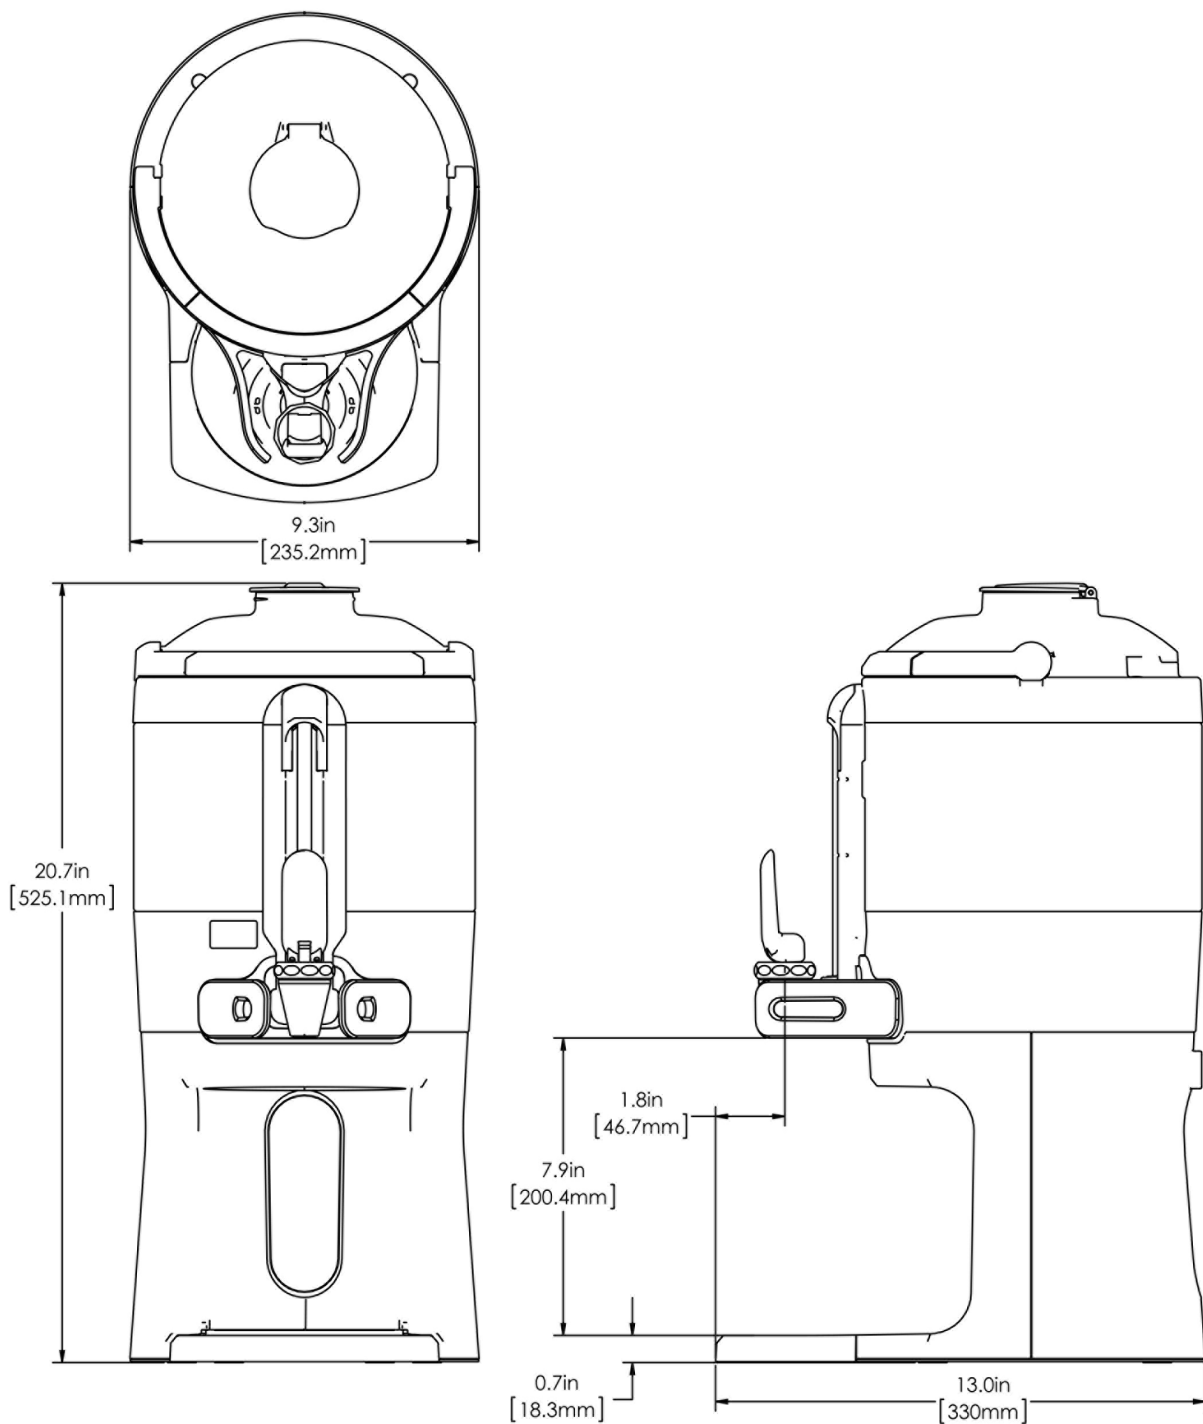

1Gal(3.8L) TF Srvr w/Base, MSG GEN3

Height: 20.7" Width: 9.3" Depth: 13.0"
(52.6cm) (23.6cm) (33.0cm)

- Vacuum insulated to keep coffee hot for hours
- Brew-through design with flip lid cover
- Soft-grip bail handle for easy transportation
- Self-locking stand allows for multiple brewing and serving options
- Large cup clearance allows for dispensing into cups, decanters and thermal carafes
- Integrated sight gauge assembly allows for easy cleaning
- Sturdy aluminum faucet guard keeps faucet area clean and protected
- Drip tray is easily removed for cleaning or to provide extra clearance for dispensing into pitchers
- Fast flow faucet
- Ideal for use with Twin or Single Infusion Series Brewers

Agency:

Specifications

Product #: 44000.0200

Lid Color: Black

Handle: Bail Handle

Liner: Stainless Steel

Dispense: Lever Action

Additional Features

Last Updated:
09/18/2020

	Unit			Shipping				
	Height	Width	Depth	Height	Width	Depth	Weight	Volume
English	20.7 in.	9.3 in.	13.0 in.	15.3 in.	11.9 in.	25.2 in.	13.950 lbs	2.654 ft ³
Metric	52.6 cm	23.6 cm	33.0 cm	38.7 cm	30.3 cm	64.0 cm	6.328 kgs	0.075 m ³