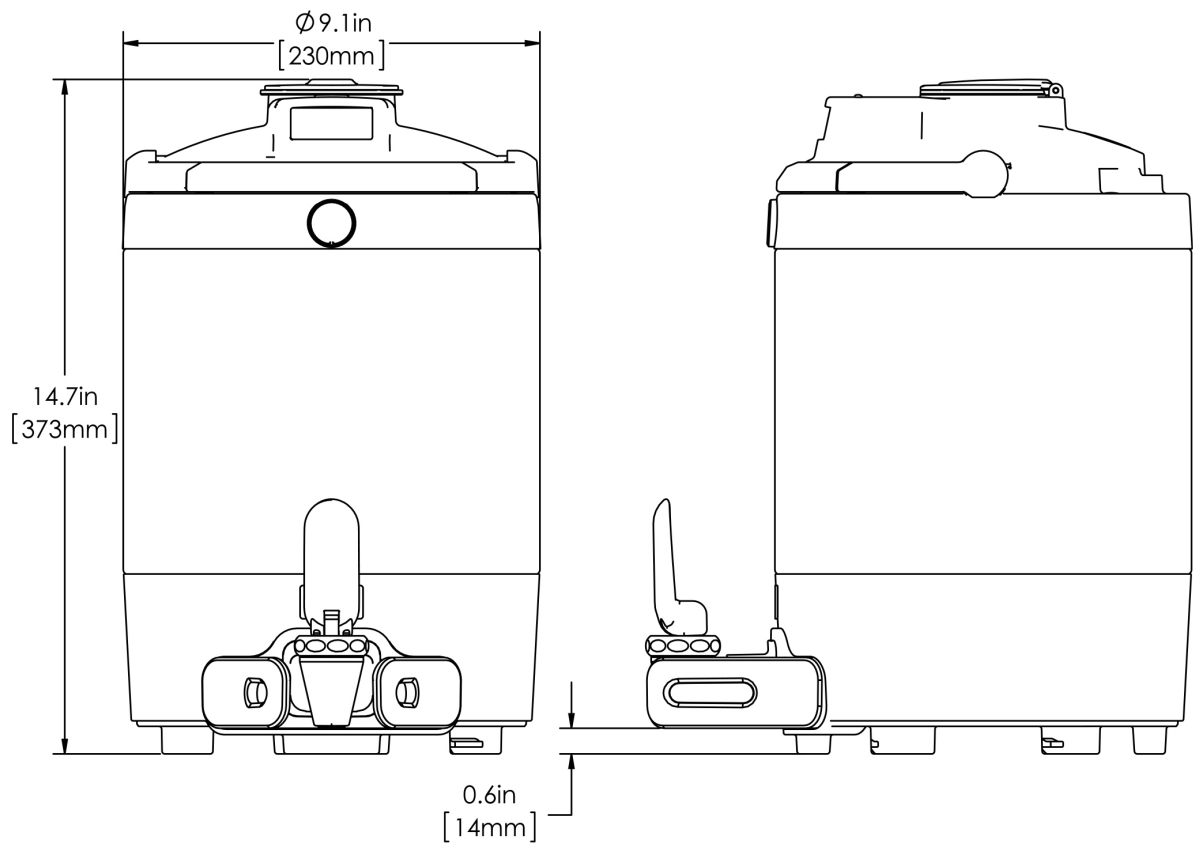

1.5Gal(5.7L) TF Srvr no Base, DSG GEN3

Height: 14.7" Width: 9.1" Depth: 11.9"
(37.3cm) (23.1cm) (30.2cm)

- Digital sight gauge operates on four easily replaceable AAA batteries with an average 1-year lifespan. Display shows low battery symbol when replacement is needed
- Unique lid design allows the display to be forward or rear facing
- Volume indicator displays how much coffee is left inside the server
- Four-hour digital count-up timer
- Vacuum insulated to keep coffee hot for hours
- Brew-through design with flip lid cover
- Soft-grip bail handle for easy transportation
- Sturdy aluminum faucet guard keeps faucet area clean and protected
- Fast flow faucet
- Ideal for use with Twin or Single Infusion Series Brewers

Last Updated:
11/20/2020

	Unit			Shipping				
	Height	Width	Depth	Height	Width	Depth	Weight	Volume
English	14.7 in.	9.1 in.	11.9 in.	16.6 in.	11.9 in.	15.3 in.	10.750 lbs	1.752 ft ³
Metric	37.3 cm	23.1 cm	30.2 cm	42.2 cm	30.3 cm	38.7 cm	4.876 kgs	0.050 m ³