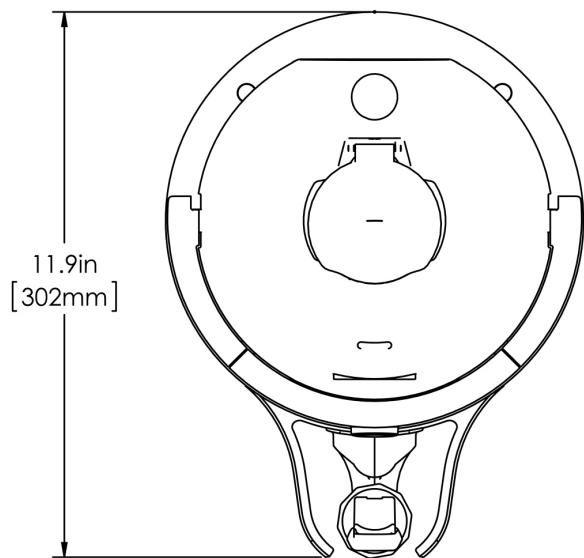

1.5Gal(5.7L) TF Srvr no Base, DSG GEN3

Height: 14.7" Width: 9.1" Depth: 11.9"
(37.3cm) (23.1cm) (30.2cm)

- Digital sight gauge operates on four easily replaceable AAA batteries with an average 1-year lifespan. Display shows low battery symbol when replacement is needed
- Unique lid design allows the display to be forward or rear facing
- Volume indicator displays how much coffee is left inside the server
- Four-hour digital count-up timer
- Vacuum insulated to keep coffee hot for hours
- Brew-through design with flip lid cover
- Soft-grip bail handle for easy transportation
- Sturdy aluminum faucet guard keeps faucet area clean and protected
- Fast flow faucet
- Ideal for use with Twin or Single Infusion Series Brewers

Agency:

Specifications

Product #: 42750.0250

Lid Color: Black

Handle: Bail Handle

Liner: Stainless Steel

Dispense: Lever Action

Additional Features

Holding Capacity

English	Metric
192 oz.	5.7 L

BUNN® reserves the right to change specifications and product design without notice. Such revisions do not entitle the buyer to corresponding changes, improvements, additions or replacements for previously purchased equipment. For most current specifications and other info visit bunn.com.

Last Updated:
11/20/2020

	Unit			Shipping				
	Height	Width	Depth	Height	Width	Depth	Weight	Volume
English	14.7 in.	9.1 in.	11.9 in.	16.6 in.	11.9 in.	15.3 in.	10.750 lbs	1.752 ft ³
Metric	37.3 cm	23.1 cm	30.2 cm	42.2 cm	30.3 cm	38.7 cm	4.876 kgs	0.050 m ³