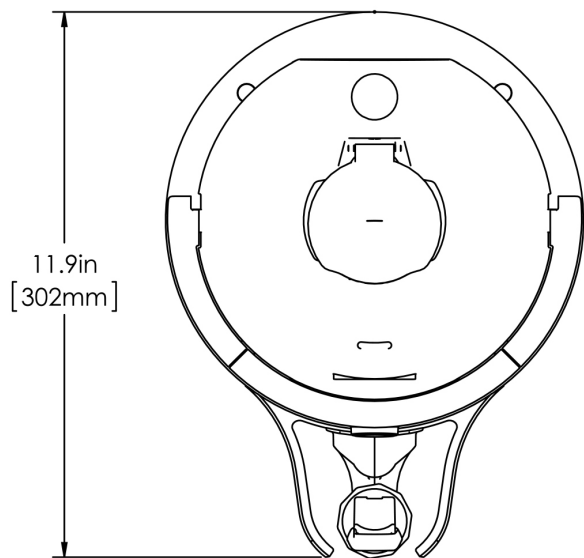

1.5Gal(5.7L) TF Srvr no Base, DSG GEN3

Height: 14.7" Width: 9.1" Depth: 11.9"
(37.3cm) (23.1cm) (30.2cm)

- Digital sight gauge operates on four easily replaceable AAA batteries with an average 1-year lifespan. Display shows low battery symbol when replacement is needed
- Unique lid design allows the display to be forward or rear facing
- Volume indicator displays how much coffee is left inside the server
- Four-hour digital count-up timer
- Vacuum insulated to keep coffee hot for hours
- Brew-through design with flip lid cover
- Soft-grip bail handle for easy transportation
- Sturdy aluminum faucet guard keeps faucet area clean and protected
- Fast flow faucet
- Ideal for use with Twin or Single Infusion Series Brewers

Agency:

Specifications

Product #: 42750.0250

Lid Color: Black

Handle: Bail Handle

Liner: Stainless Steel

Dispense: Lever Action

Additional Features

Holding Capacity

English	Metric
192 oz.	5.7 L

BUNN® reserves the right to change specifications and product design without notice. Such revisions do not entitle the buyer to corresponding changes, improvements, additions or replacements for previously purchased equipment. For most current specifications and other info visit bunn.com.

Last Updated:
09/18/2020

	Unit			Shipping				
	Height	Width	Depth	Height	Width	Depth	Weight	Volume
English	14.7 in.	9.1 in.	11.9 in.	16.6 in.	11.9 in.	15.3 in.	10.750 lbs	1.752 ft ³
Metric	37.3 cm	23.1 cm	30.2 cm	42.2 cm	30.3 cm	38.7 cm	4.876 kgs	0.050 m ³