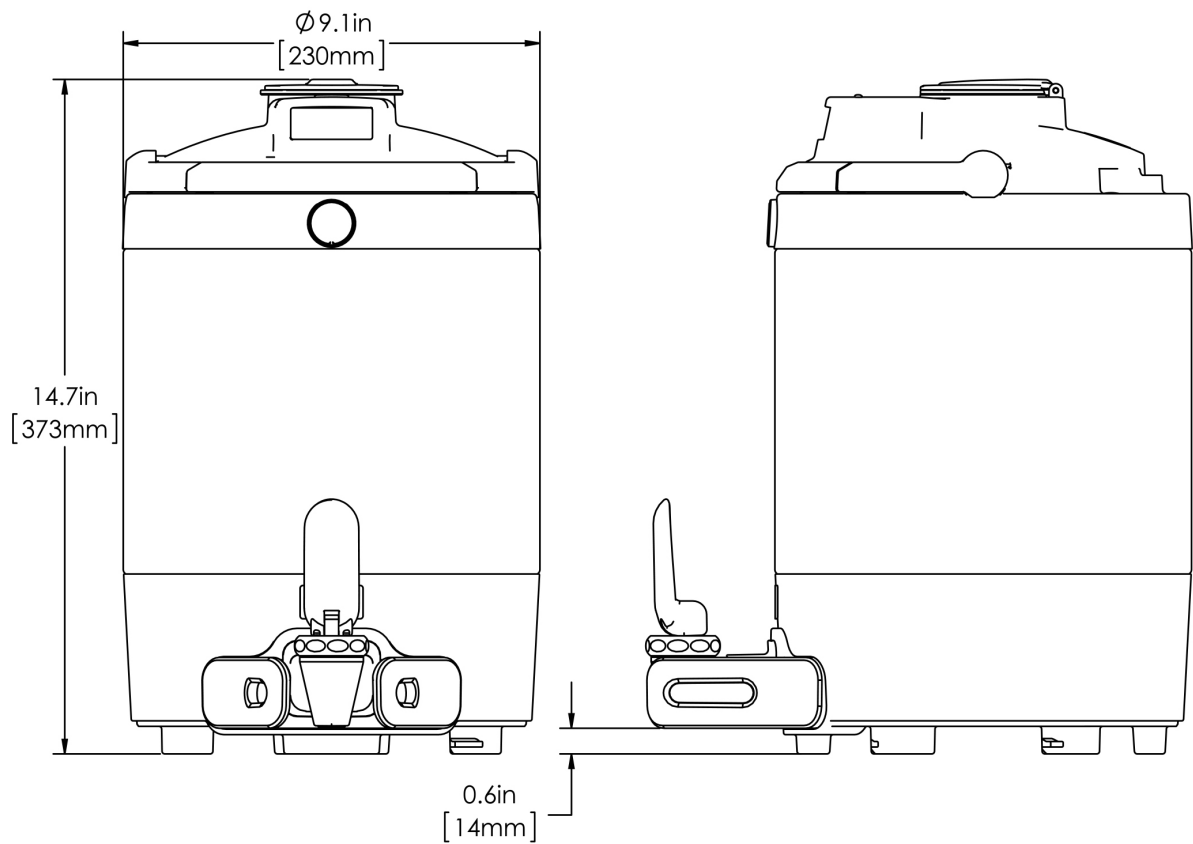

1.5Gal(5.7L) TF Srvr no Base, DSG GEN3

Height: 14.7" Width: 9.1" Depth: 11.9"
(37.3cm) (23.1cm) (30.2cm)

- Digital sight gauge operates on four easily replaceable AAA batteries with an average 1-year lifespan. Display shows low battery symbol when replacement is needed
- Unique lid design allows the display to be forward or rear facing
- Volume indicator displays how much coffee is left inside the server
- Four-hour digital count-up timer
- Vacuum insulated to keep coffee hot for hours
- Brew-through design with flip lid cover
- Soft-grip bail handle for easy transportation
- Sturdy aluminum faucet guard keeps faucet area clean and protected
- Fast flow faucet
- Ideal for use with Twin or Single Infusion Series Brewers

Last Updated:
09/18/2020

	Unit			Shipping				
	Height	Width	Depth	Height	Width	Depth	Weight	Volume
English	14.7 in.	9.1 in.	11.9 in.	16.6 in.	11.9 in.	15.3 in.	10.750 lbs	1.752 ft ³
Metric	37.3 cm	23.1 cm	30.2 cm	42.2 cm	30.3 cm	38.7 cm	4.876 kgs	0.050 m ³