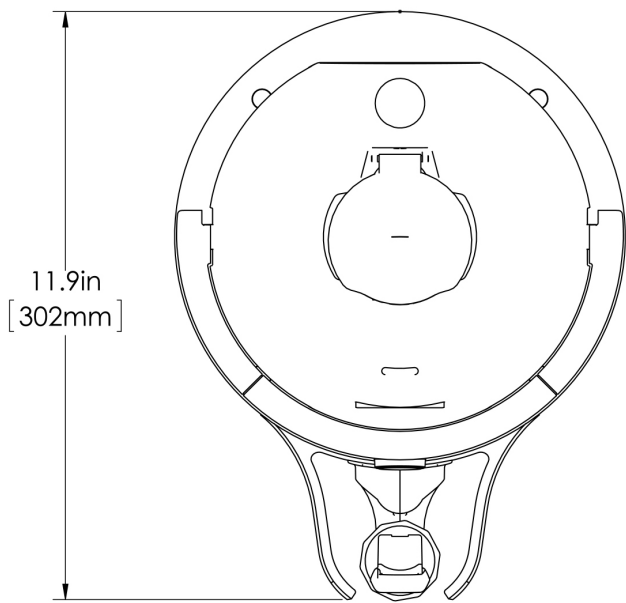

1Gal(3.8L) TF Srvr no Base DSG GEN3

Height: 12.6" Width: 9.1" Depth: 11.9"
(32.0cm) (23.1cm) (30.2cm)

- Digital sight gauge operates on four easily replaceable AAA batteries with an average 1-year lifespan. Display shows low battery symbol when replacement is needed
- Unique lid design allows the display to be forward or rear facing
- Volume indicator displays how much coffee is left inside the server
- Four-hour digital count-up timer
- Vacuum insulated to keep coffee hot for hours
- Brew-through design with flip lid cover
- Soft-grip bail handle for easy transportation
- Sturdy aluminum faucet guard keeps faucet area clean and protected
-
- Fast flow faucet
- Ideal for use with Twin or Single Infusion Series Brewers

Holding Capacity

English	Metric
128 oz.	3.8 L

 **WARNING:**

BUNN® reserves the right to change specifications and product design without notice. Such revisions do not entitle the buyer to corresponding changes, improvements, additions or replacements for previously purchased equipment. For most current specifications and other info visit bunn.com.

Last Updated:
06/28/2021

0.6in
[14mm]

	Unit			Shipping				
	Height	Width	Depth	Height	Width	Depth	Weight	Volume
English	12.6 in.	9.1 in.	11.9 in.	16.6 in.	11.9 in.	15.3 in.	10.150 lbs	1.752 ft ³
Metric	32.0 cm	23.1 cm	30.2 cm	42.2 cm	30.3 cm	38.7 cm	4.604 kgs	0.050 m ³