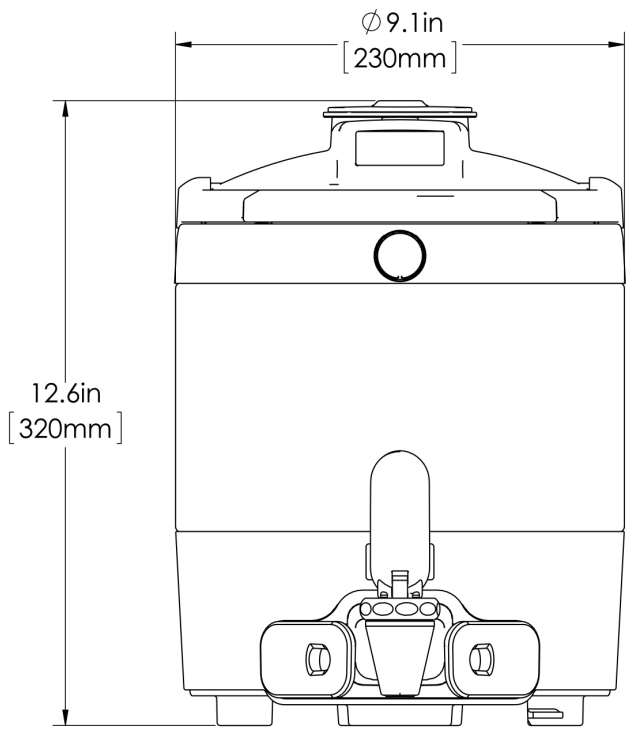

1Gal(3.8L) TF Srvr no Base DSG GEN3

Height: 12.6" Width: 9.1" Depth: 11.9"
(32.0cm) (23.1cm) (30.2cm)

- Digital sight gauge operates on four easily replaceable AAA batteries with an average 1-year lifespan. Display shows low battery symbol when replacement is needed
- Unique lid design allows the display to be forward or rear facing
- Volume indicator displays how much coffee is left inside the server
- Four-hour digital count-up timer
- Vacuum insulated to keep coffee hot for hours
- Brew-through design with flip lid cover
- Soft-grip bail handle for easy transportation
- Sturdy aluminum faucet guard keeps faucet area clean and protected
-
- Fast flow faucet
- Ideal for use with Twin or Single Infusion Series Brewers

Holding Capacity

English	Metric
128 oz.	3.8 L

 **WARNING:**

BUNN® reserves the right to change specifications and product design without notice. Such revisions do not entitle the buyer to corresponding changes, improvements, additions or replacements for previously purchased equipment. For most current specifications and other info visit bunn.com.

Last Updated:
06/28/2021

0.6in
[14mm]

	Unit			Shipping				
	Height	Width	Depth	Height	Width	Depth	Weight	Volume
English	12.6 in.	9.1 in.	11.9 in.	16.6 in.	11.9 in.	15.3 in.	10.150 lbs	1.752 ft ³
Metric	32.0 cm	23.1 cm	30.2 cm	42.2 cm	30.3 cm	38.7 cm	4.604 kgs	0.050 m ³