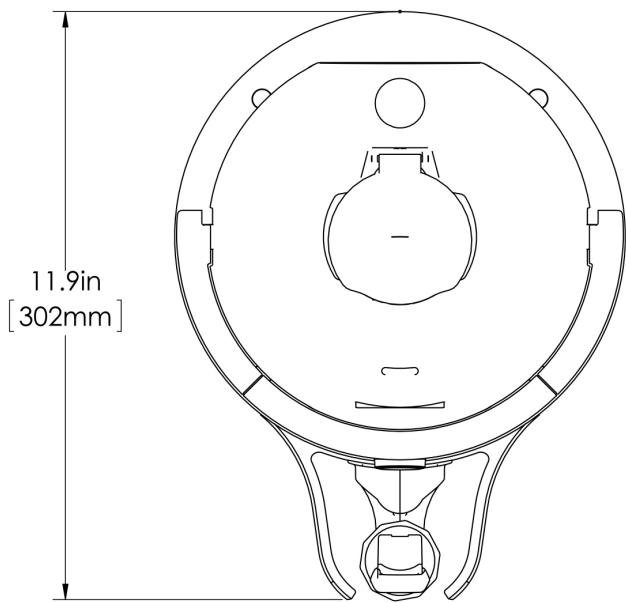

1Gal(3.8L) TF Srvr no Base DSG GEN3

Height: 12.6" Width: 9.1" Depth: 11.9"
(32.0cm) (23.1cm) (30.2cm)

- Digital sight gauge operates on four easily replaceable AAA batteries with an average 1-year lifespan. Display shows low battery symbol when replacement is needed
- Unique lid design allows the display to be forward or rear facing
- Volume indicator displays how much coffee is left inside the server
- Four-hour digital count-up timer
- Vacuum insulated to keep coffee hot for hours
- Brew-through design with flip lid cover
- Soft-grip bail handle for easy transportation
- Sturdy aluminum faucet guard keeps faucet area clean and protected
-
- Fast flow faucet
- Ideal for use with Twin or Single Infusion Series Brewers

Agency:

Specifications

Product #: 42700.0250

Lid Color: Black

Handle: Bail Handle

Liner: Stainless Steel

Dispense: Lever Action

Additional Features

Last Updated:
05/04/2021

	Unit			Shipping				
	Height	Width	Depth	Height	Width	Depth	Weight	Volume
English	12.6 in.	9.1 in.	11.9 in.	16.6 in.	11.9 in.	15.3 in.	10.150 lbs	1.752 ft ³
Metric	32.0 cm	23.1 cm	30.2 cm	42.2 cm	30.3 cm	38.7 cm	4.604 kgs	0.050 m ³