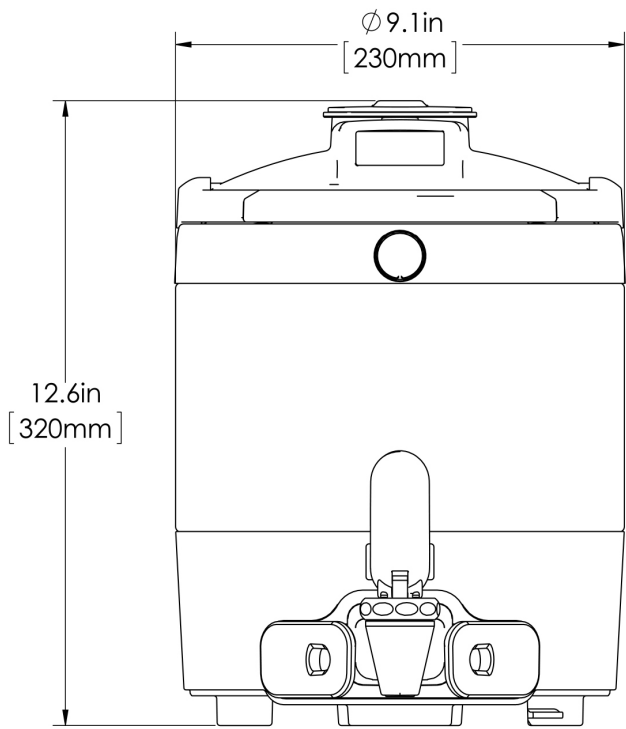

1Gal(3.8L) TF Srvr no Base DSG GEN3

Height: 12.6" Width: 9.1" Depth: 11.9"
(32.0cm) (23.1cm) (30.2cm)

- Digital sight gauge operates on four easily replaceable AAA batteries with an average 1-year lifespan. Display shows low battery symbol when replacement is needed
- Unique lid design allows the display to be forward or rear facing
- Volume indicator displays how much coffee is left inside the server
- Four-hour digital count-up timer
- Vacuum insulated to keep coffee hot for hours
- Brew-through design with flip lid cover
- Soft-grip bail handle for easy transportation
- Sturdy aluminum faucet guard keeps faucet area clean and protected
-
- Fast flow faucet
- Ideal for use with Twin or Single Infusion Series Brewers

Last Updated:
05/04/2021

	Unit			Shipping				
	Height	Width	Depth	Height	Width	Depth	Weight	Volume
English	12.6 in.	9.1 in.	11.9 in.	16.6 in.	11.9 in.	15.3 in.	10.150 lbs	1.752 ft ³
Metric	32.0 cm	23.1 cm	30.2 cm	42.2 cm	30.3 cm	38.7 cm	4.604 kgs	0.050 m ³