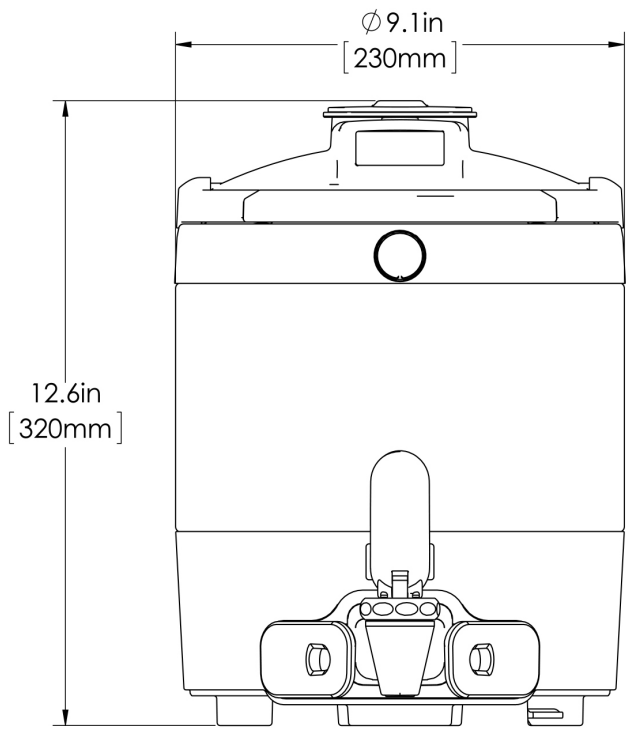

1Gal(3.8L) TF Srvr no Base DSG GEN3

Height: 12.6" Width: 9.1" Depth: 11.9"
(32.0cm) (23.1cm) (30.2cm)

- Digital sight gauge operates on four easily replaceable AAA batteries with an average 1-year lifespan. Display shows low battery symbol when replacement is needed
- Unique lid design allows the display to be forward or rear facing
- Volume indicator displays how much coffee is left inside the server
- Four-hour digital count-up timer
- Vacuum insulated to keep coffee hot for hours
- Brew-through design with flip lid cover
- Soft-grip bail handle for easy transportation
- Sturdy aluminum faucet guard keeps faucet area clean and protected
-
- Fast flow faucet
- Ideal for use with Twin or Single Infusion Series Brewers

Last Updated:
04/08/2021

	Unit			Shipping				
	Height	Width	Depth	Height	Width	Depth	Weight	Volume
English	12.6 in.	9.1 in.	11.9 in.	16.6 in.	11.9 in.	15.3 in.	10.150 lbs	1.752 ft ³
Metric	32.0 cm	23.1 cm	30.2 cm	42.2 cm	30.3 cm	38.7 cm	4.604 kgs	0.050 m ³