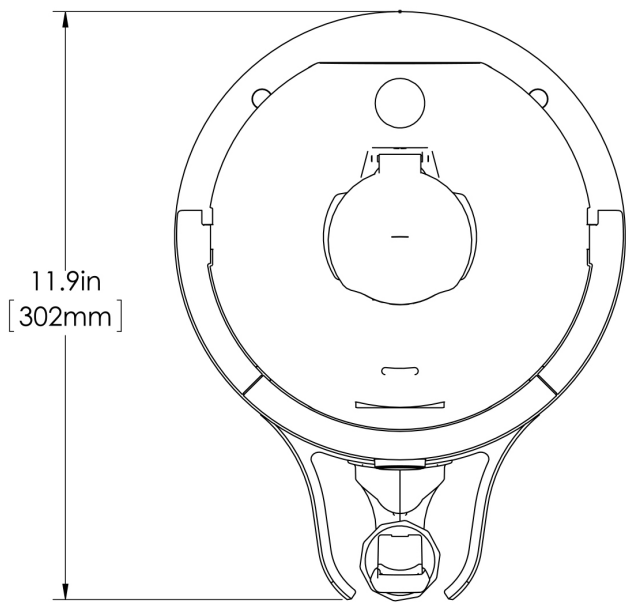

1Gal(3.8L) TF Srvr no Base DSG GEN3

Height: 12.6" Width: 9.1" Depth: 11.9"
(32.0cm) (23.1cm) (30.2cm)

- Digital sight gauge operates on four easily replaceable AAA batteries with an average 1-year lifespan. Display shows low battery symbol when replacement is needed
- Unique lid design allows the display to be forward or rear facing
- Volume indicator displays how much coffee is left inside the server
- Four-hour digital count-up timer
- Vacuum insulated to keep coffee hot for hours
- Brew-through design with flip lid cover
- Soft-grip bail handle for easy transportation
- Sturdy aluminum faucet guard keeps faucet area clean and protected
-
- Fast flow faucet
- Ideal for use with Twin or Single Infusion Series Brewers

Agency:

Specifications

Product #: 42700.0250

Lid Color: Black

Handle: Bail Handle

Liner: Stainless Steel

Dispense: Lever Action

Additional Features

Last Updated:
04/08/2021

	Unit			Shipping				
	Height	Width	Depth	Height	Width	Depth	Weight	Volume
English	12.6 in.	9.1 in.	11.9 in.	16.6 in.	11.9 in.	15.3 in.	10.150 lbs	1.752 ft ³
Metric	32.0 cm	23.1 cm	30.2 cm	42.2 cm	30.3 cm	38.7 cm	4.604 kgs	0.050 m ³